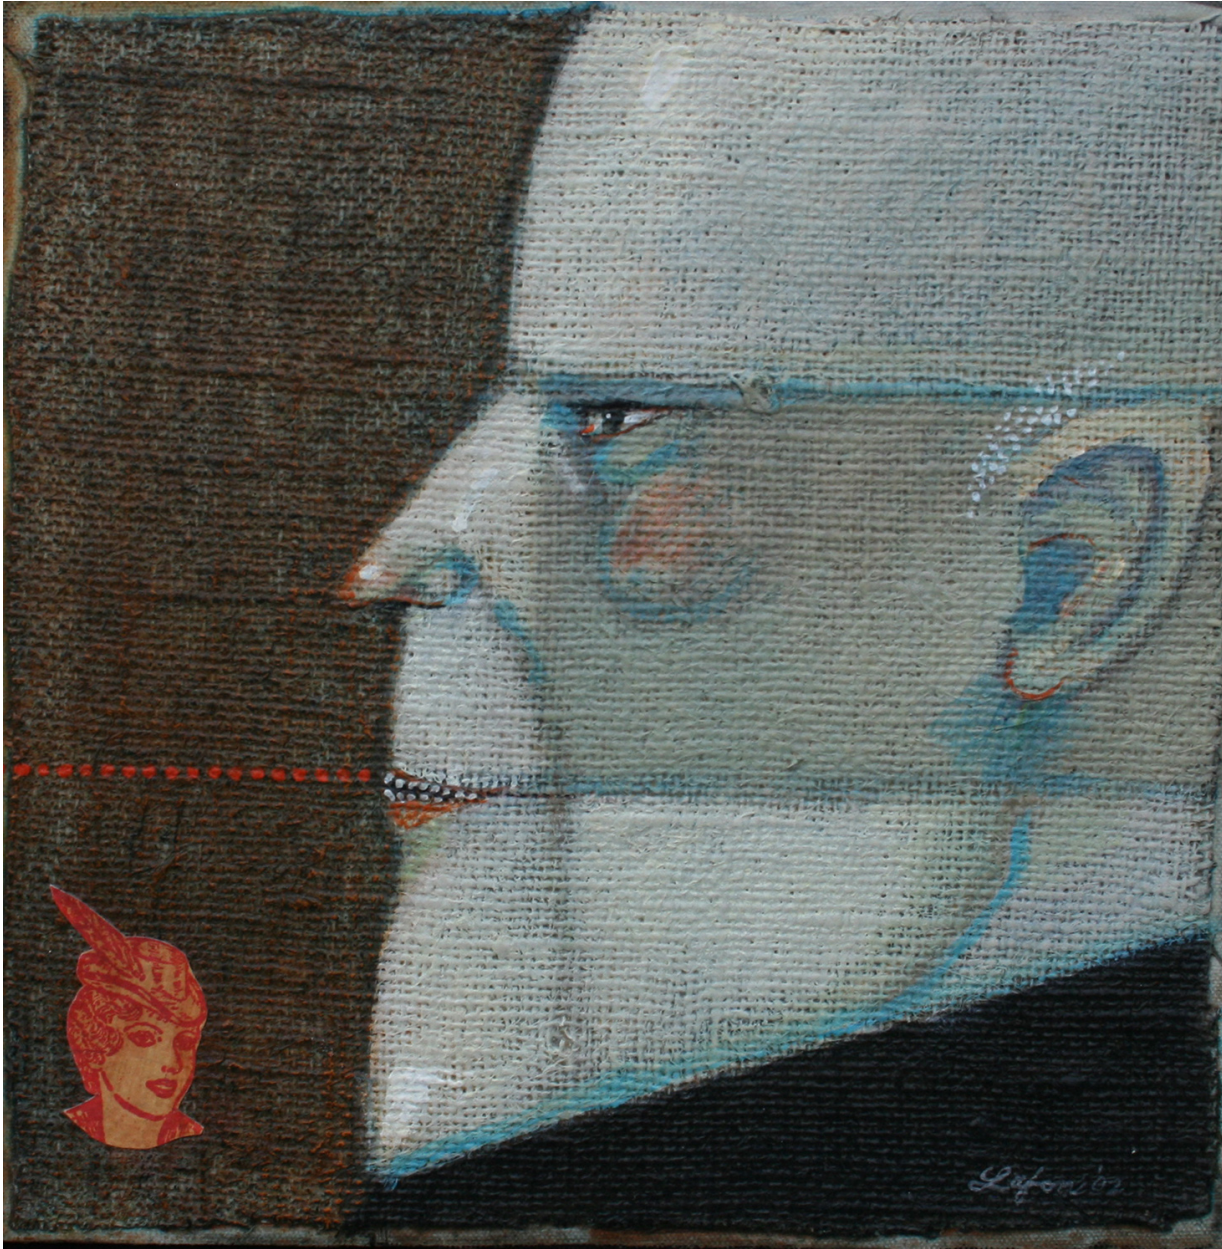

JRB ART
AT THE ELMS
Paseo Arts District

D. J. Lafon, *HEAD*, 2002
Acrylic & Collage, 12 x 12 in. (30.5 x 30.5 cm)
LAF1185, \$2,800