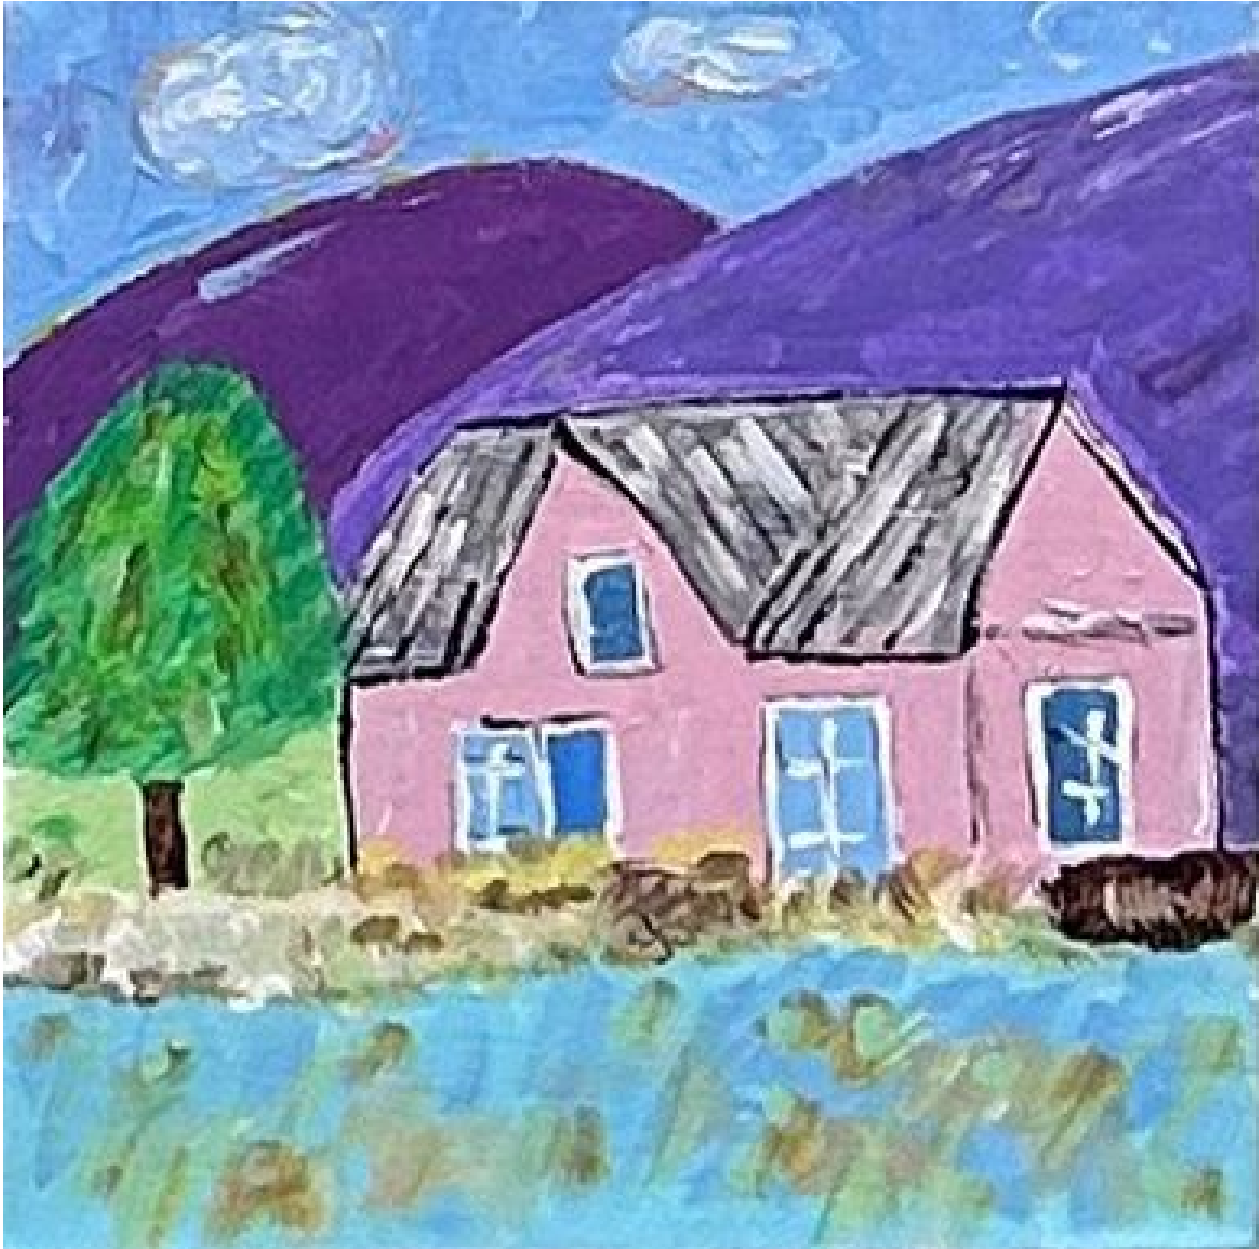

JRB ART
AT THE ELMS
Paso Arts District

Helen Ford Wallace, *Primitive Art Pink House*
Acrylic on Canvas, 8 x 8 in. (20.3 x 20.3 cm)
0021PA, \$100