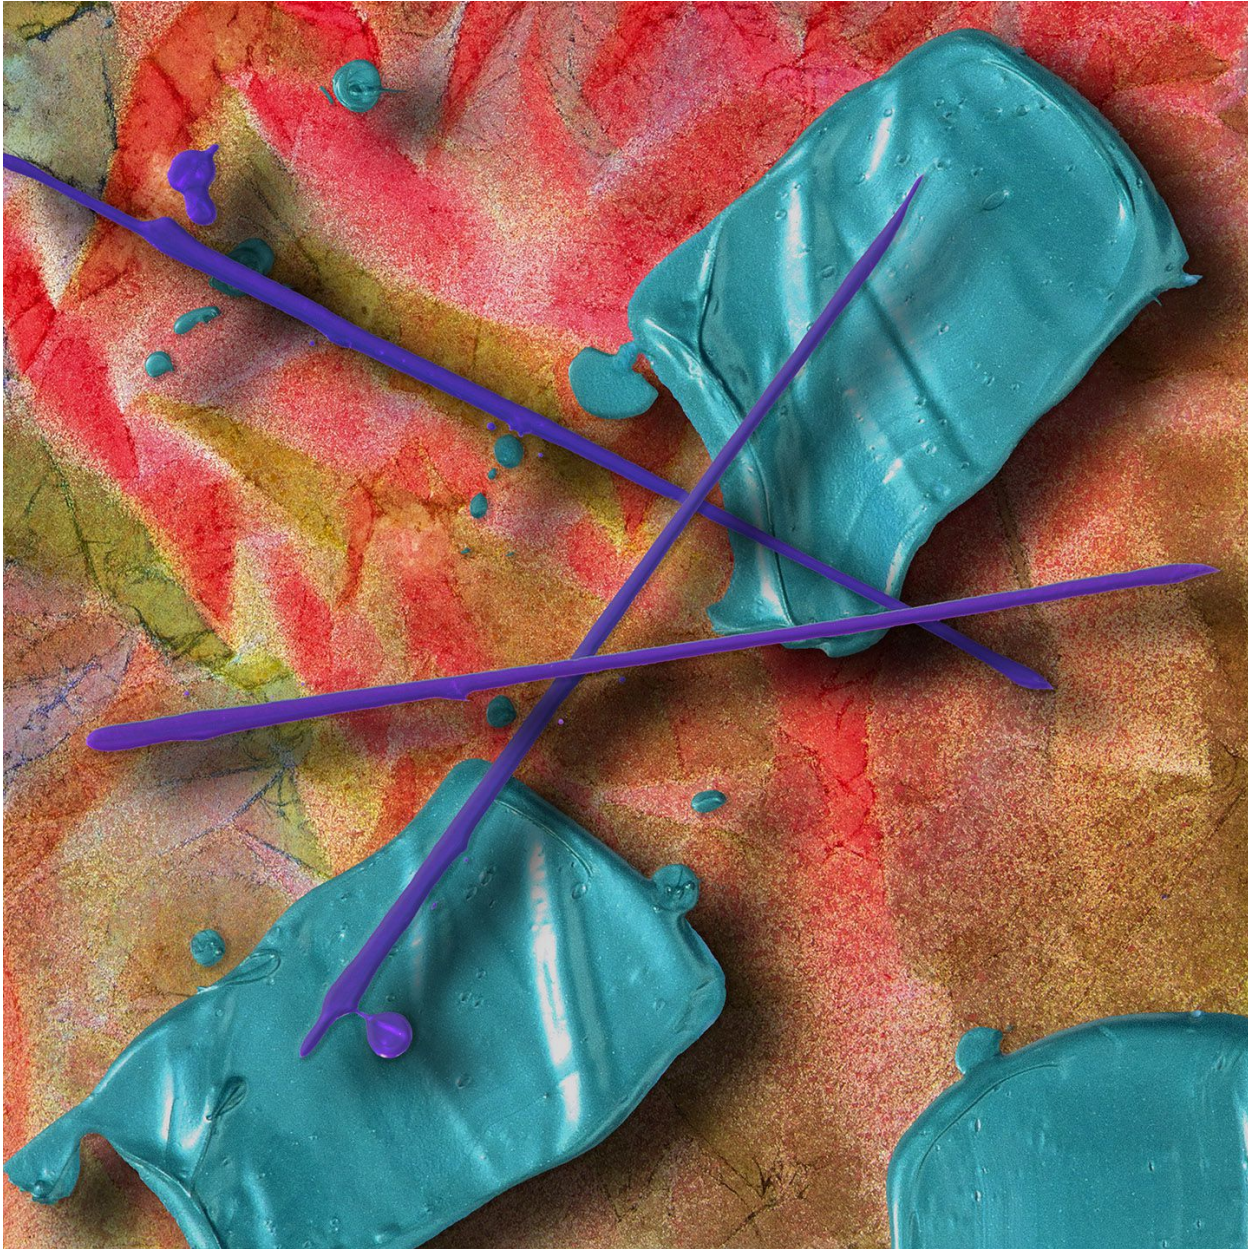

JRB ART
AT THE ELMS
Paseo Arts District

Larry Hefner, *PAIR OF OPPOSITES 2*, 2021
Archival Dyes and Resin on Panel, 20 x 20 in. (50.8 x 50.8 cm)
HEF082