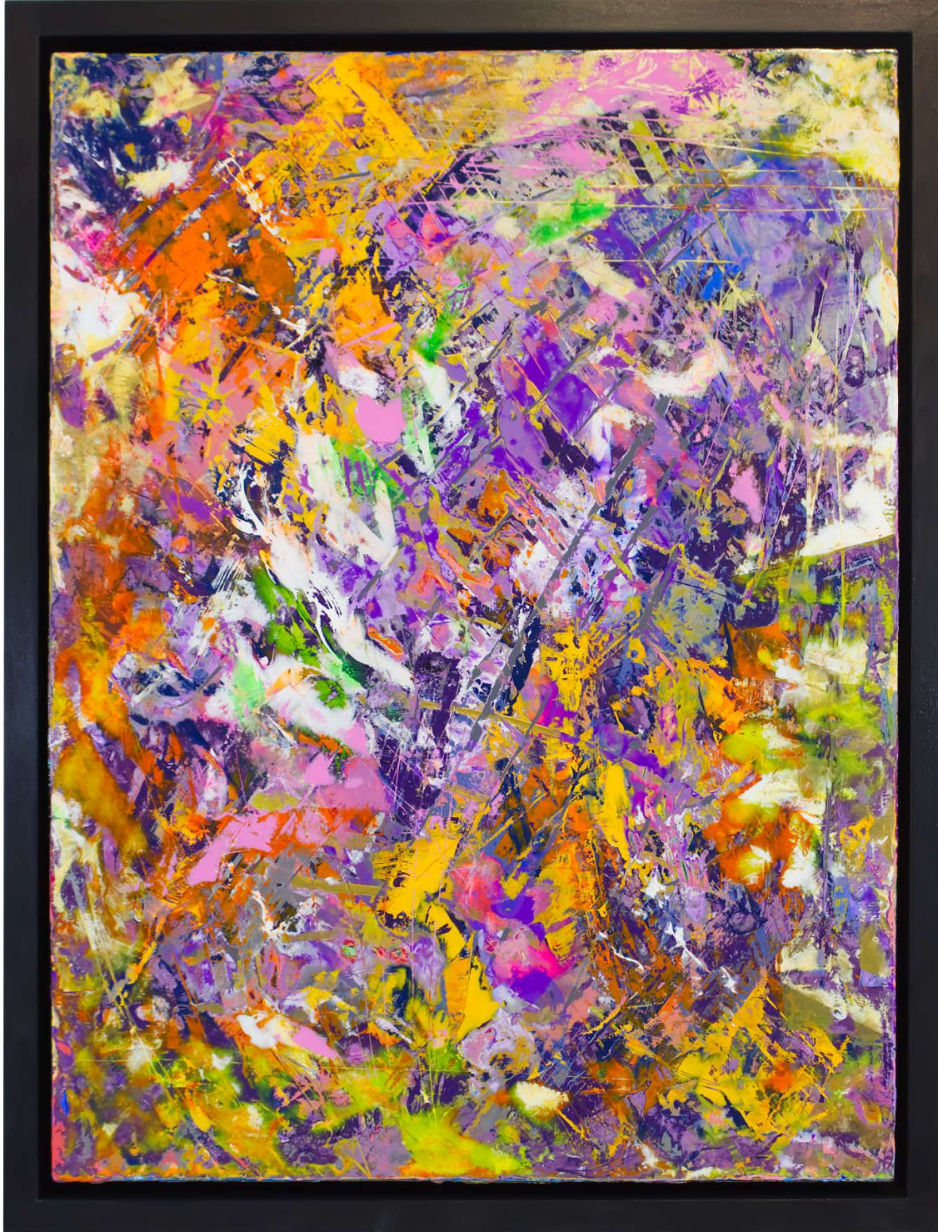

JRB ART
AT THE ELMS
Paseo Arts District

Mark Hennick, *PADMASANA*
Acrylic on Birch Panel, 24 x 18 in. (61 x 45.7 cm)
HEN007