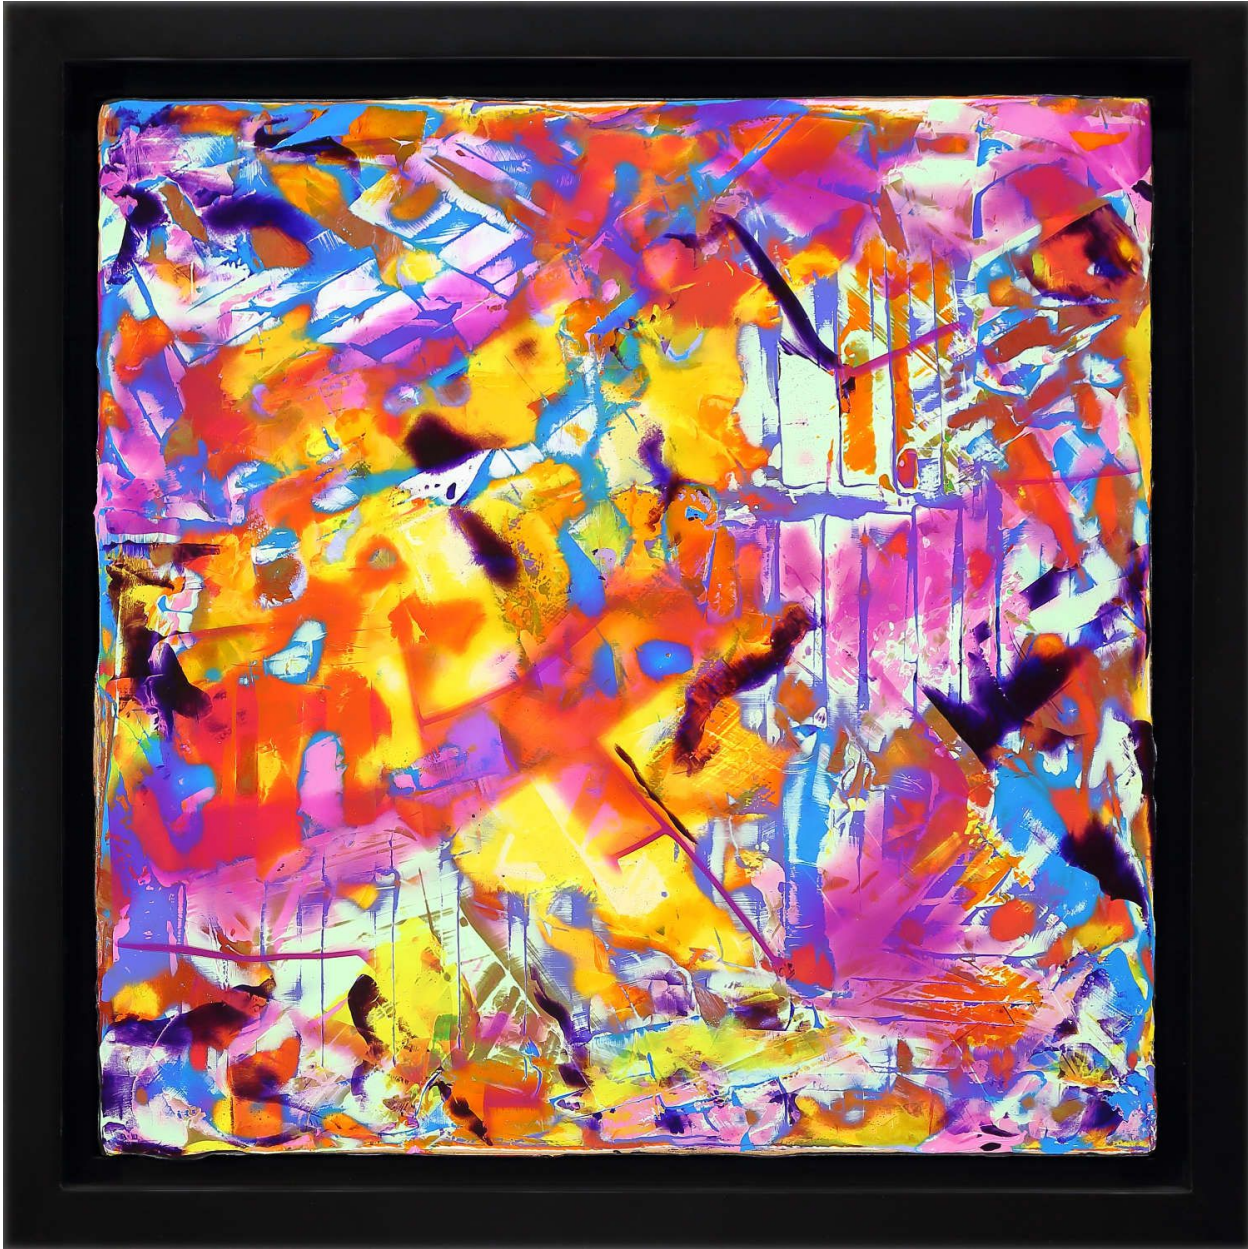

JRB ART
AT THE ELMS
Paseo Arts District

Mark Hennick, *SURYA NAMASKAR B #13*
Acrylic on Birch Panel, 12 x 12 in. (30.5 x 30.5 cm)
HEN017