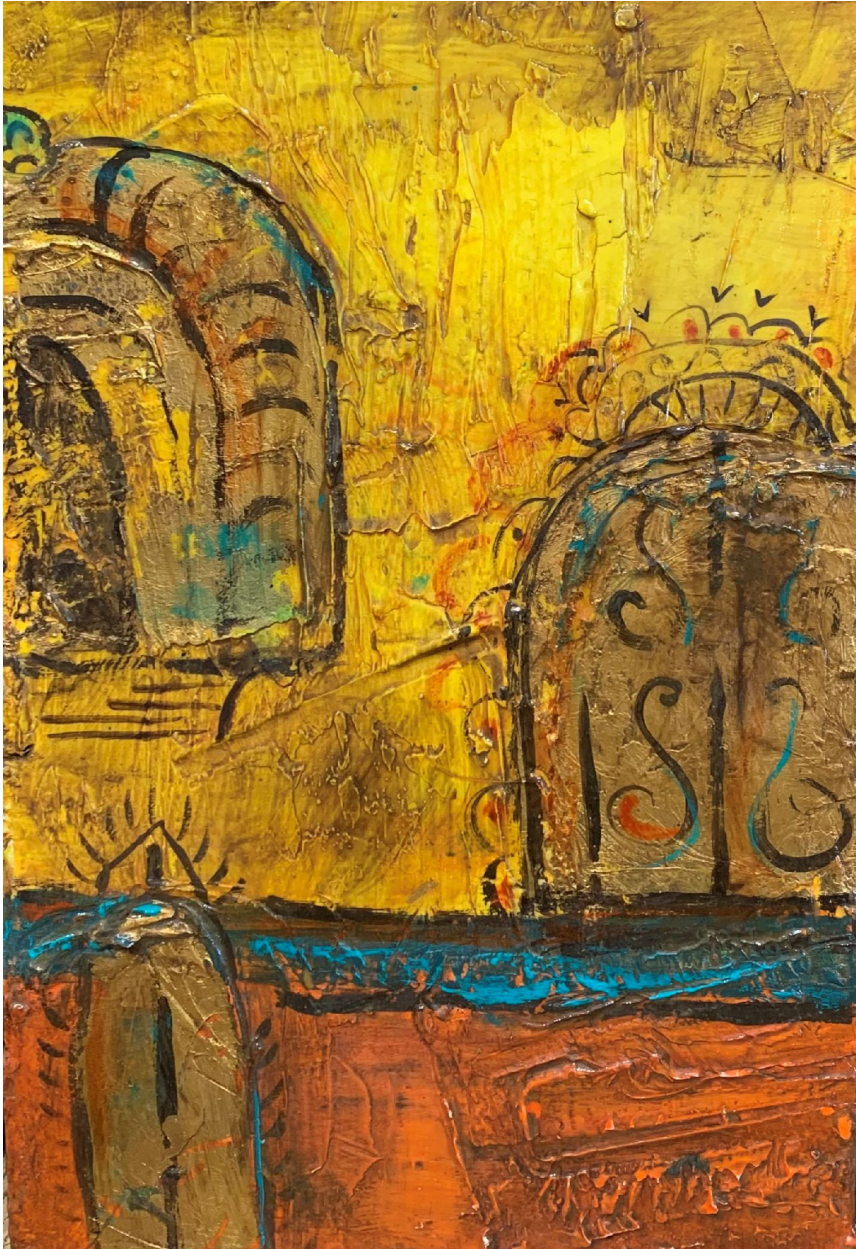

JRB ART
AT THE ELMS
Paseo Arts District

Merry Calderoni, *SAN MIGUEL PORTAL SERIES II*
OIL ON WOOD, 14 x 9 x 4 in. (35.6 x 22.9 x 10.2 cm)
CALD002