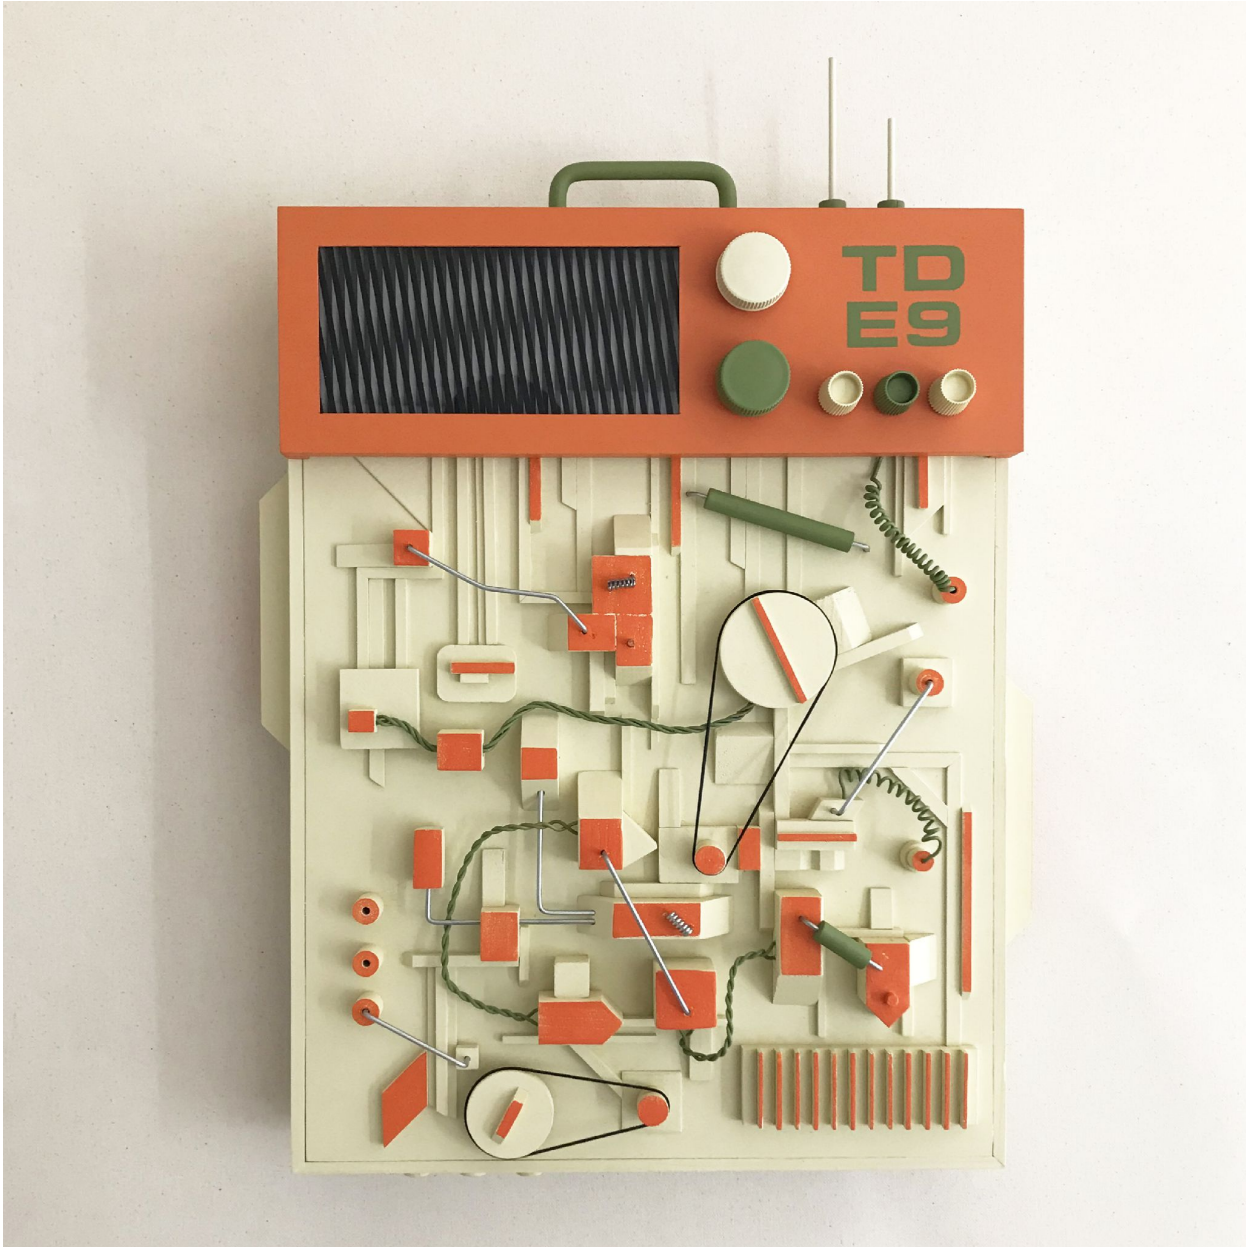

JRB ART
AT THE ELMS
Paseo Arts District

Steven Schmidt, *Terrain Vague: Portable Destabilization Unit [TDE9], aka "The Badger"*, 2023

Relief. Wood, metal, rubber, plastic, vinyl, acrylic paint, 16 x 12 in. (40.6 x 30.5 cm)
0019MM, \$1,100