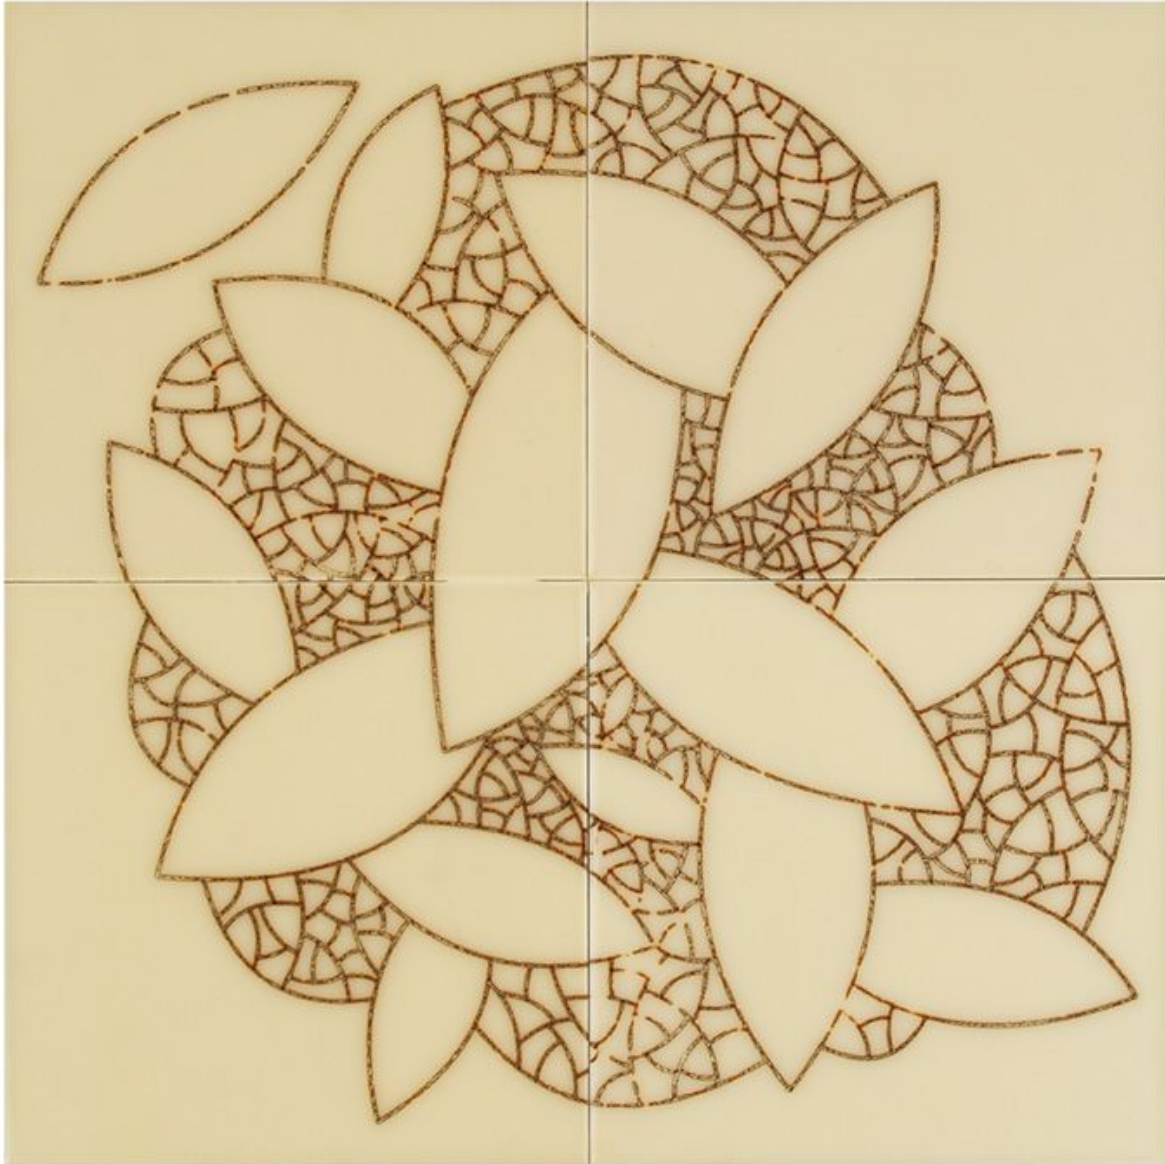

**JRB ART**  
**AT THE ELMS**  
Paseo Arts District

Jonathan Hils, *CINNAMON*

Wax, Cinnamon, Wood, 22 x 22 x 2 in. (55.9 x 55.9 x 5.1 cm)

HILS004, \$900