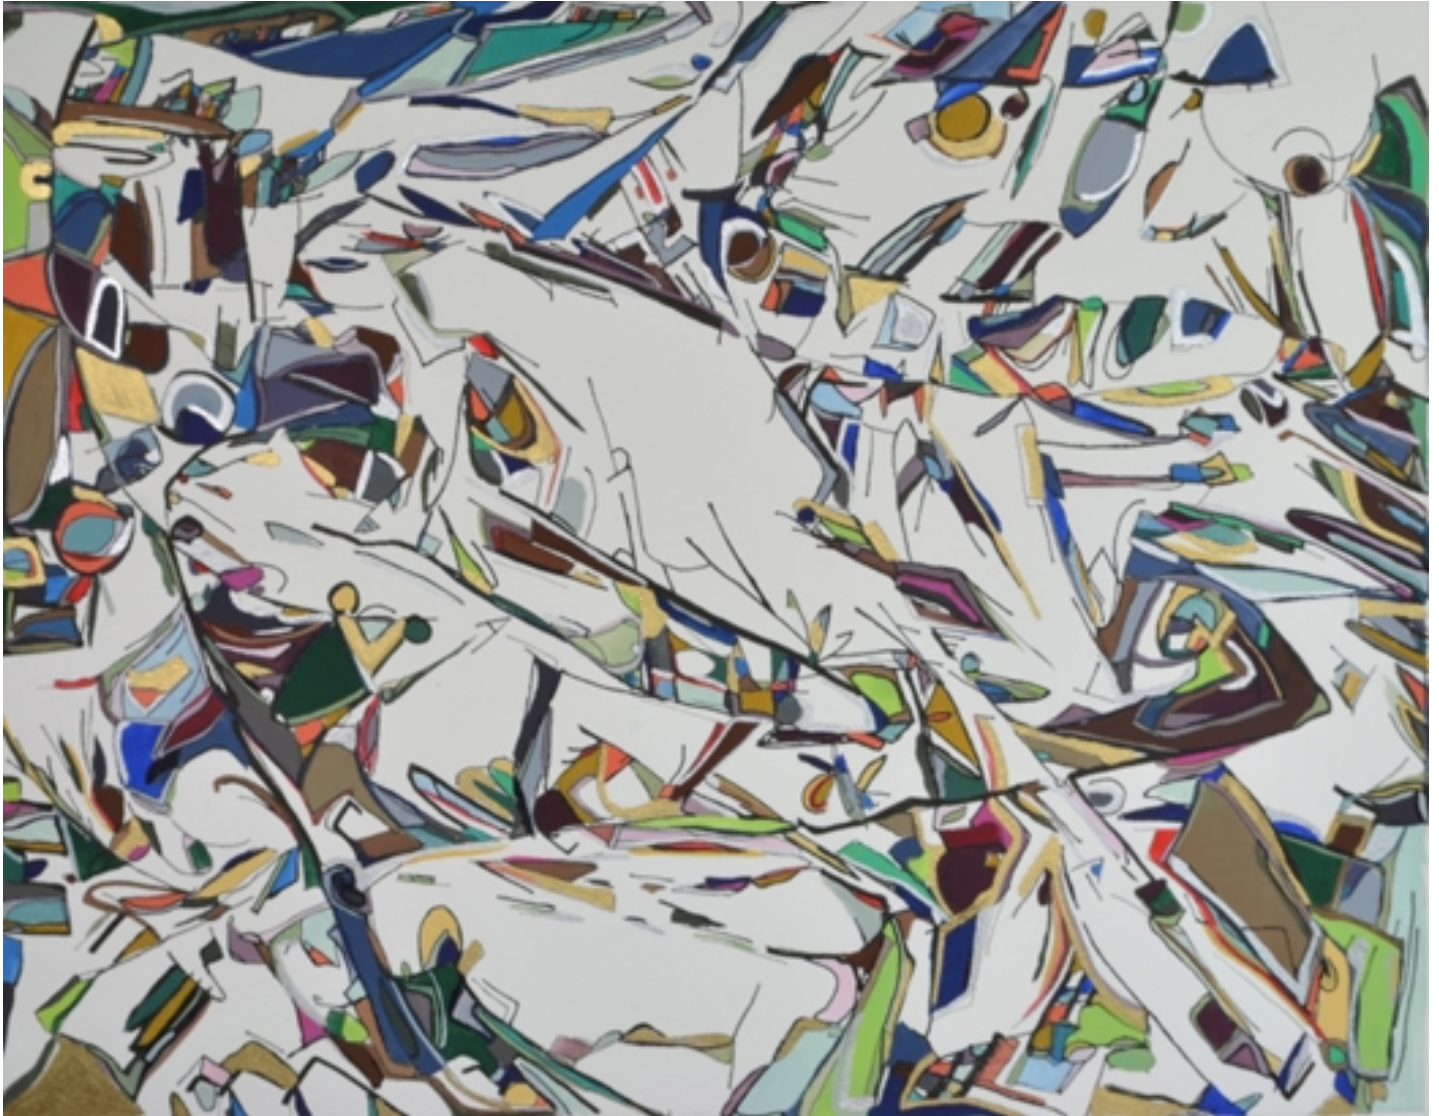

JRB ART
AT THE ELMS
Paseo Arts District

Ellen Moershel, *LEGS OF A WALKING BALL*
Mixed Media on Paper, 14 x 18 in. (35.6 x 45.7 cm)
MOE016, Sold