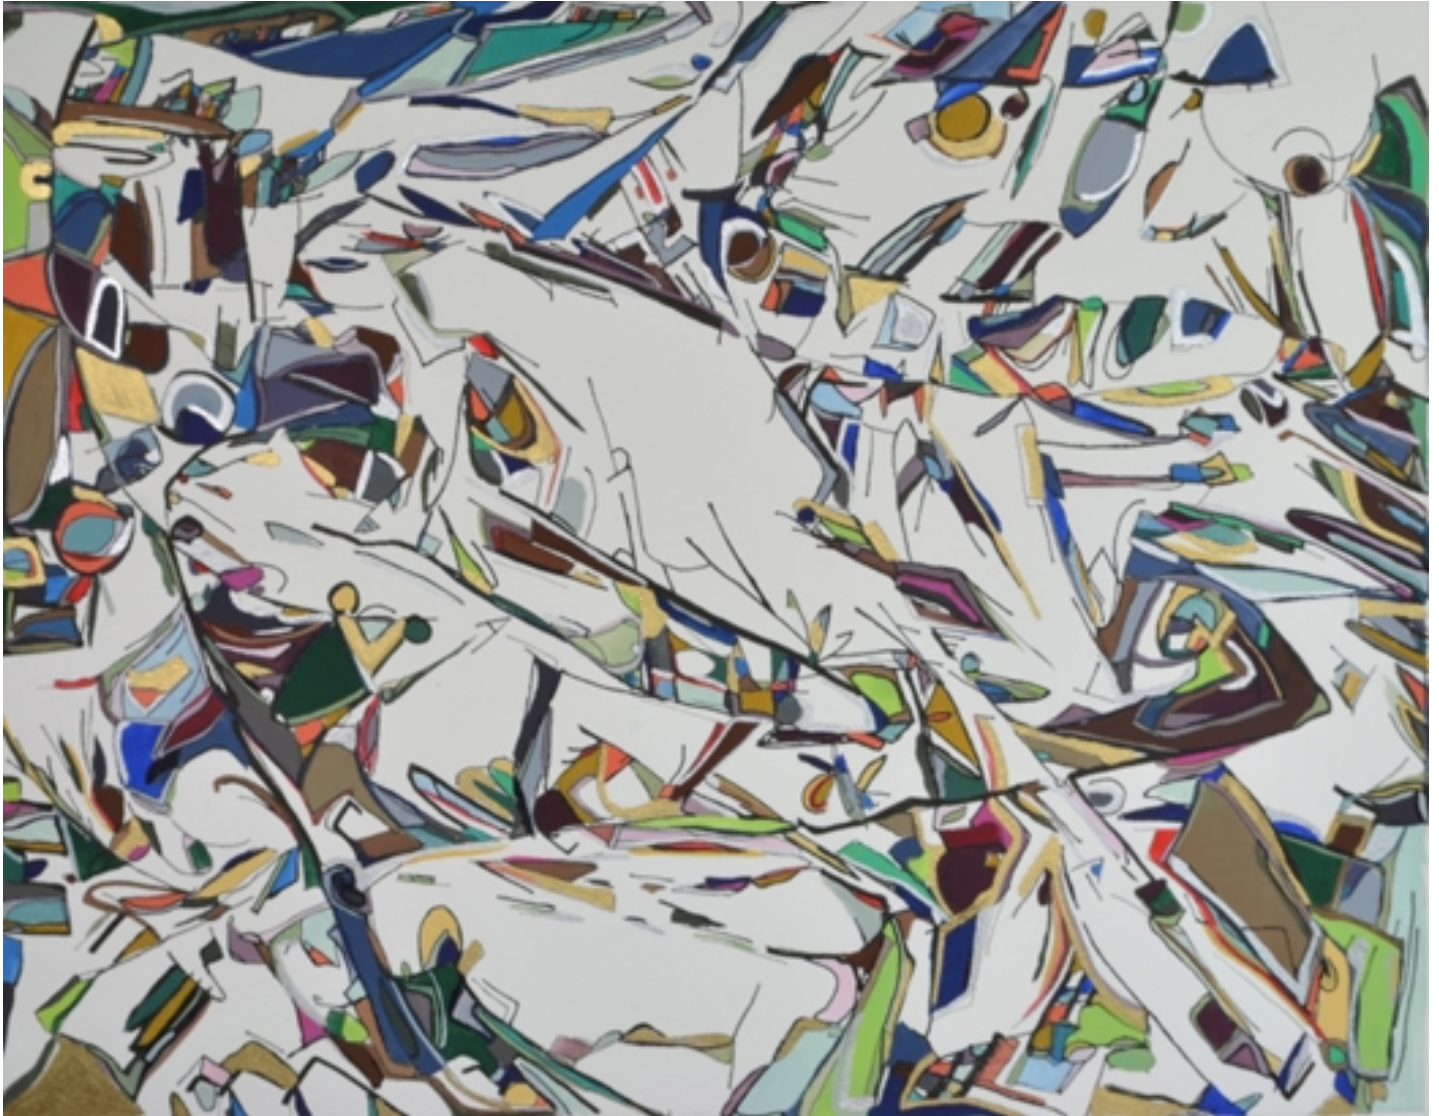

JRB ART
AT THE ELMS
Pasco Arts District

Ellen Moershel, *LEGS OF A WALKING BALL*
Mixed Media on Paper, 14 x 18 in. (35.6 x 45.7 cm)
MOE016, Sold