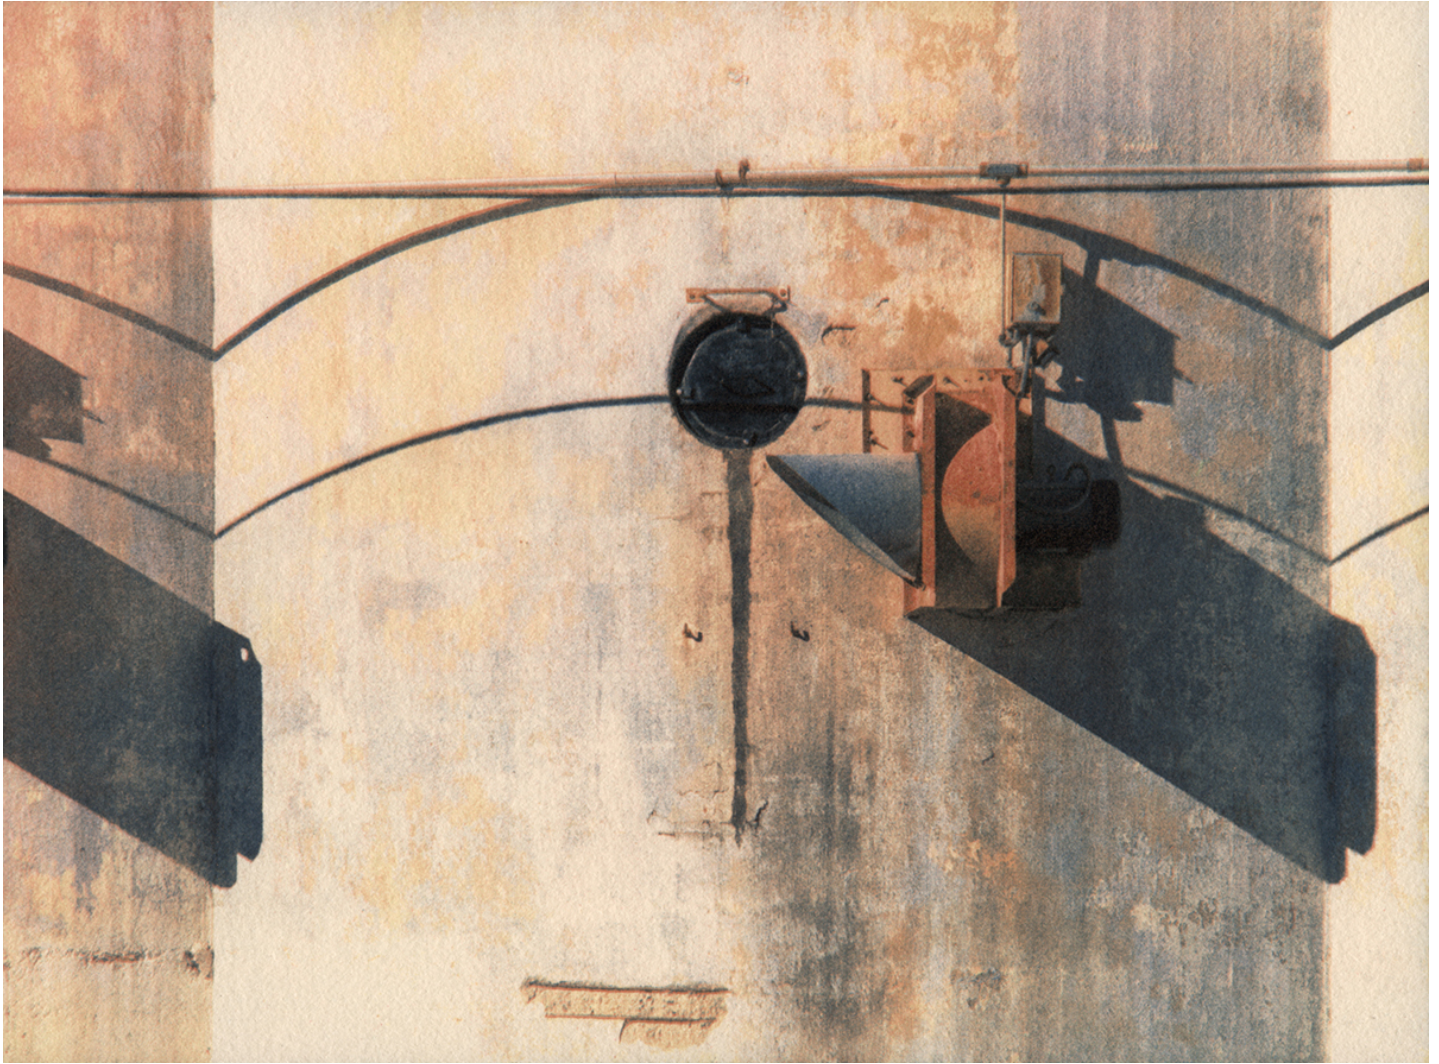

JRB ART
AT THE ELMS
Paseo Arts District

Barry Snidow, *Industrial Construct 02*, 2015
gum bichromate on cyanotype, 7 1/2 x 10 in. (19.1 x 25.4 cm)
SNI013