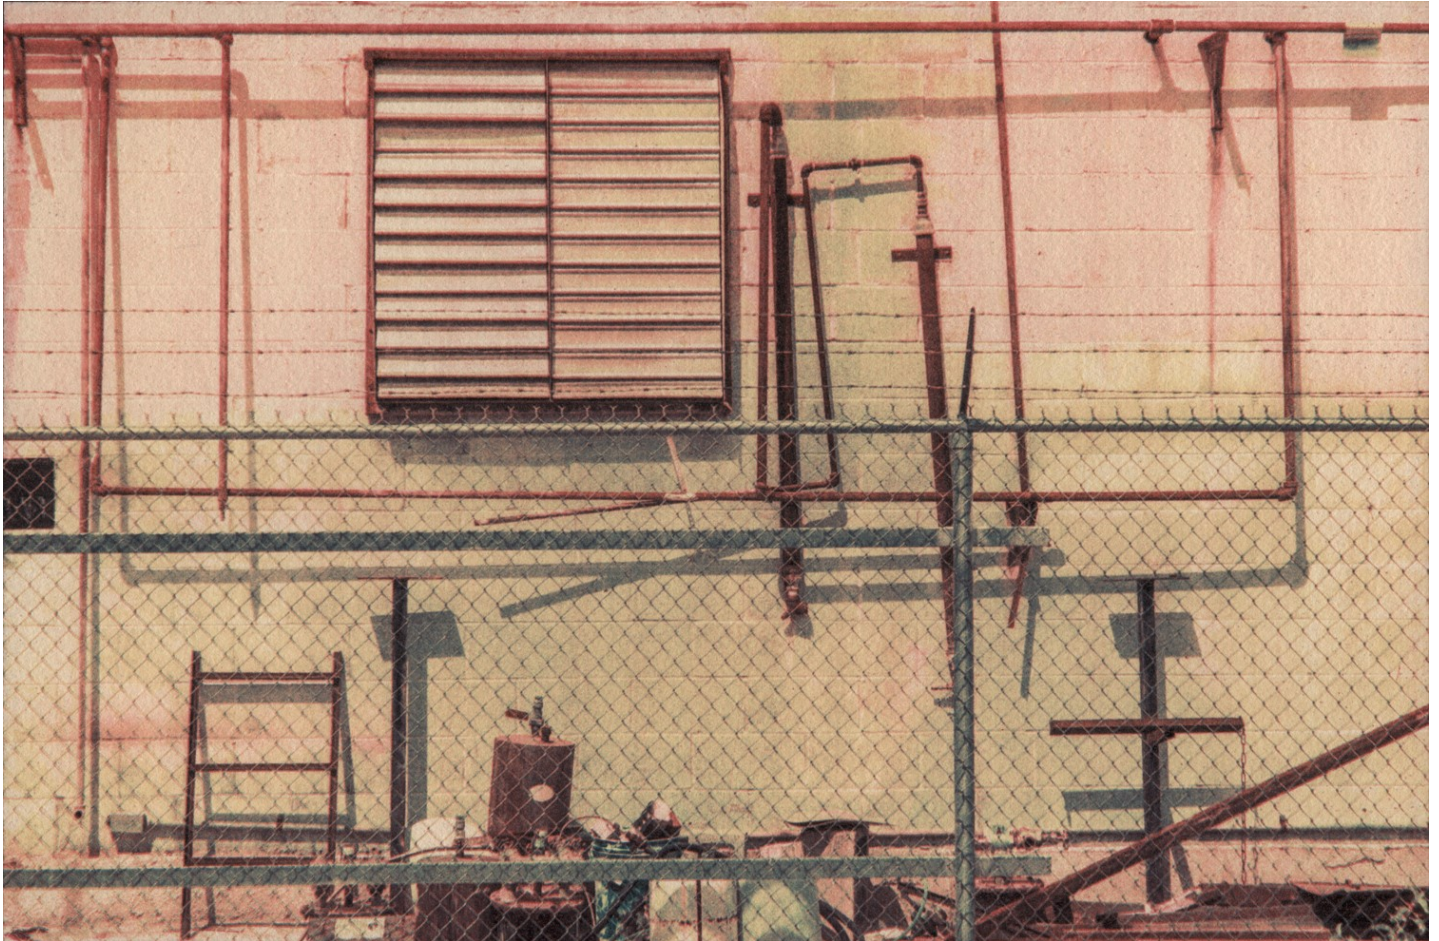

JRB ART
AT THE ELMS
Paseo Arts District

Barry Snidow, *Orderly Disorder*, 2015
gum bichromate on cyanotype, 7 x 10 1/2 in. (17.8 x 26.7 cm)
SNI003