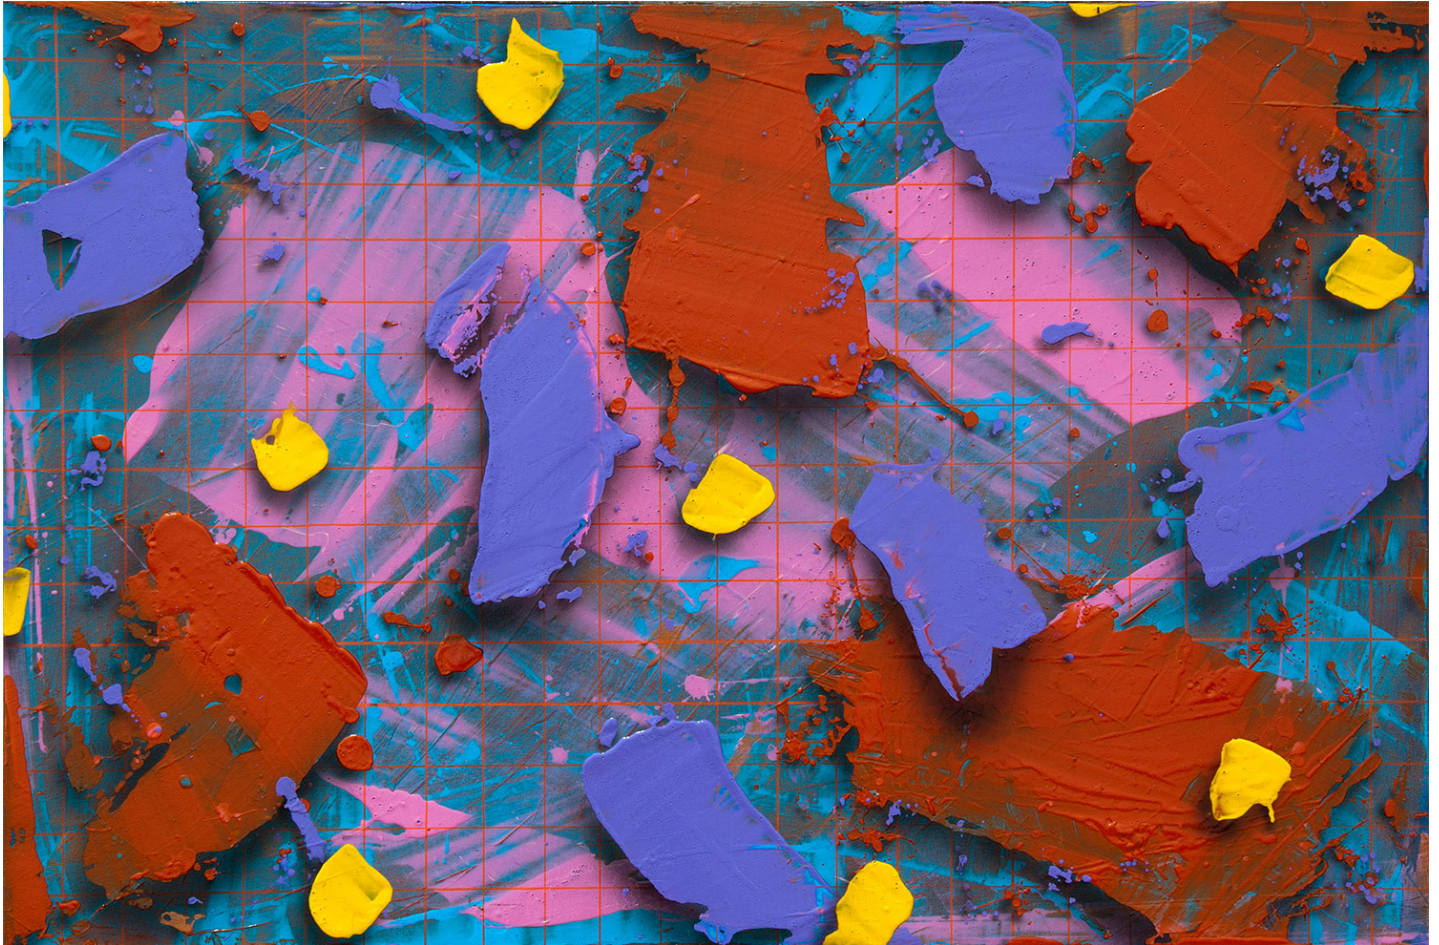

**JRB ART**  
AT THE ELMS  
Paseo Arts District

Larry Hefner, *ORANGE GRID WITH YELLOW FLOATERS*

Acrylic on Canvas, 32 x 48 in.

HEF027