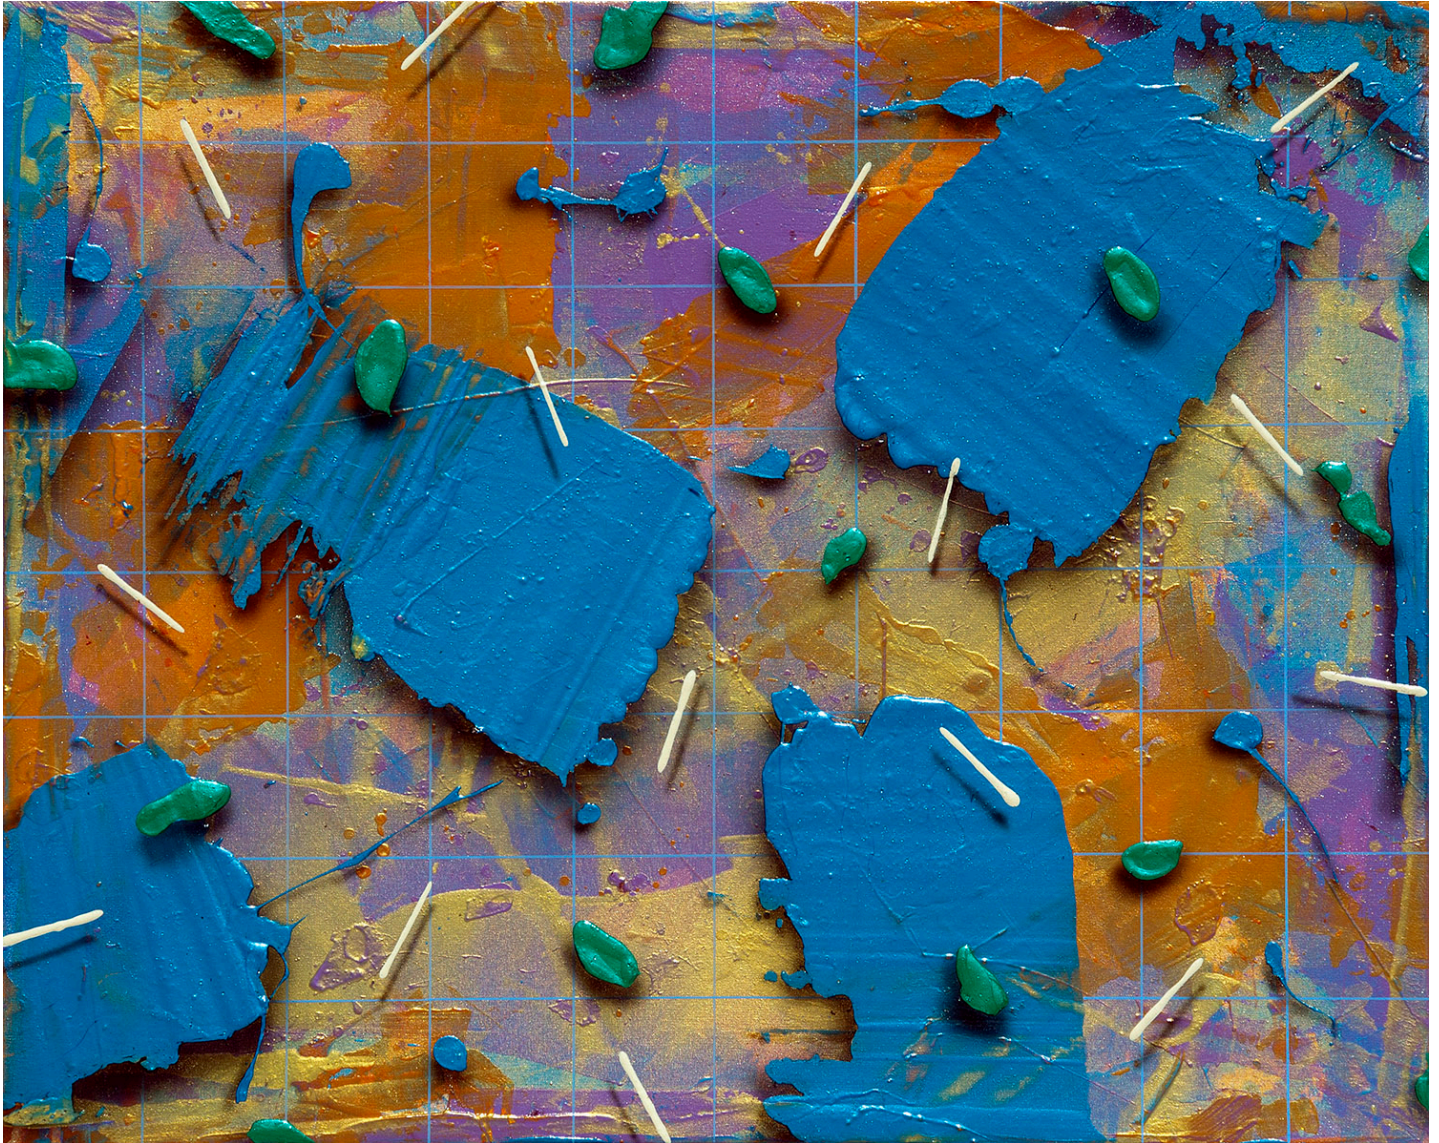

JRB ART
AT THE ELMS
Paseo Arts District

Larry Hefner, *BLUE GRID WITH BLUE FLOATERS*
Acrylic on Canvas, 32 x 40 in.
HEF018