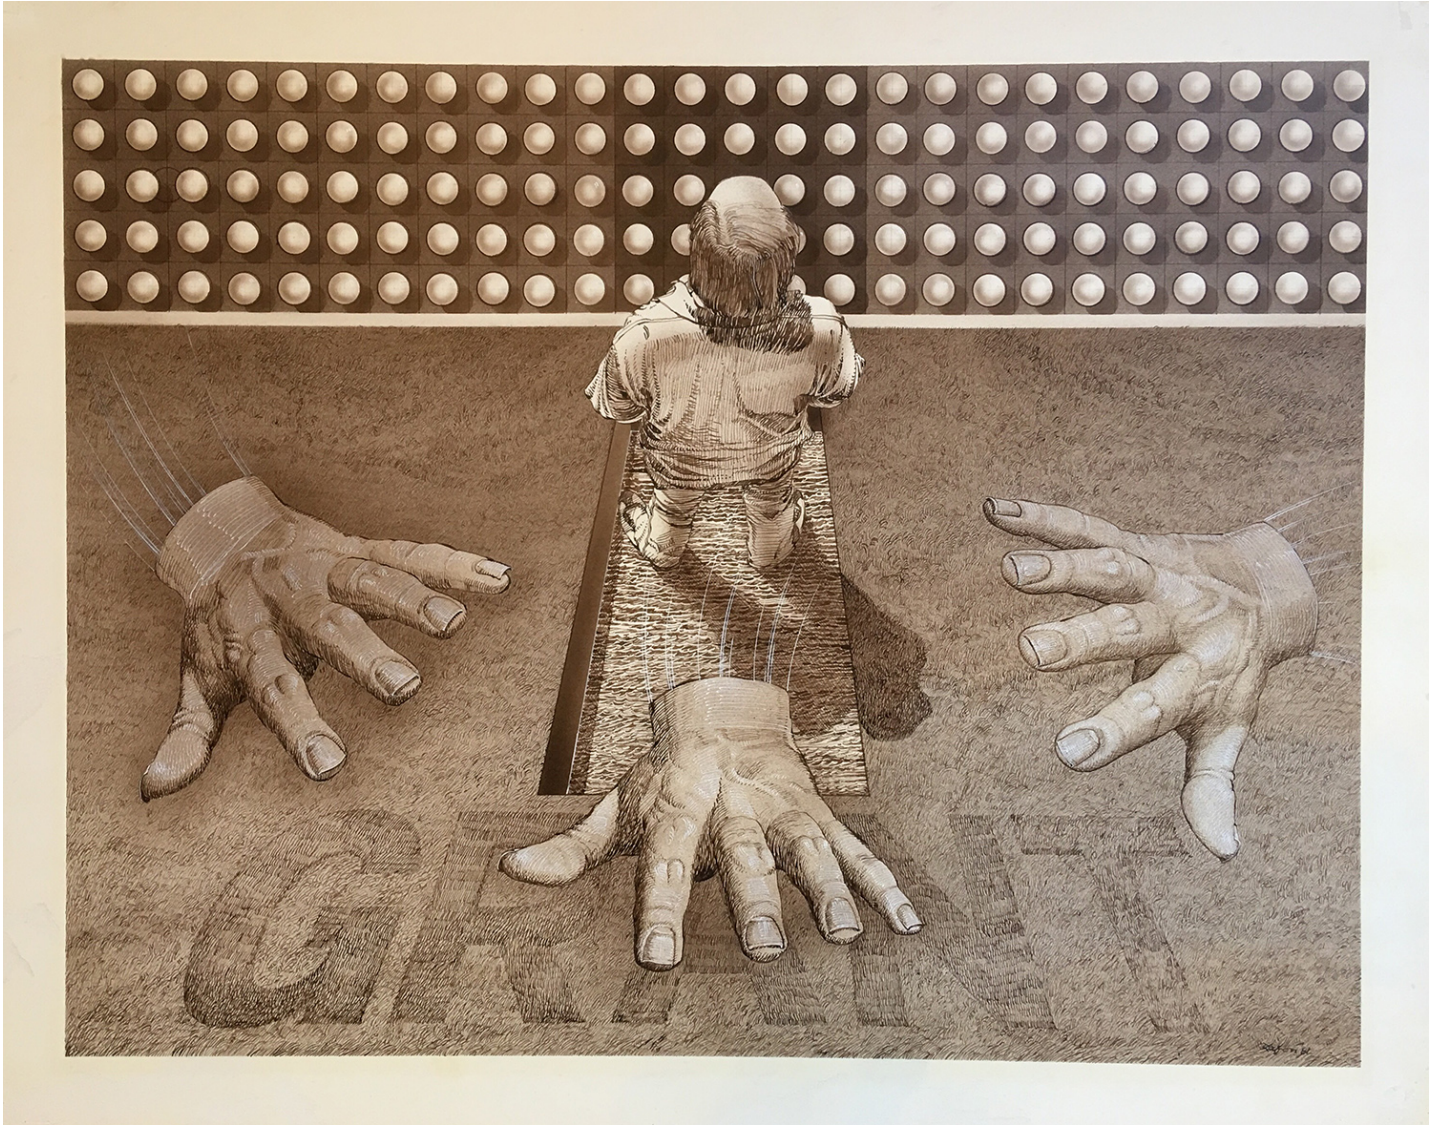

JRB ART
AT THE ELMS
Paseo Arts District

D. J. Lafon, *UNTITLED (GRANT)*, 1981
Ink, 23 x 29 in. (58.4 x 73.7 cm)
LAF1155, \$750