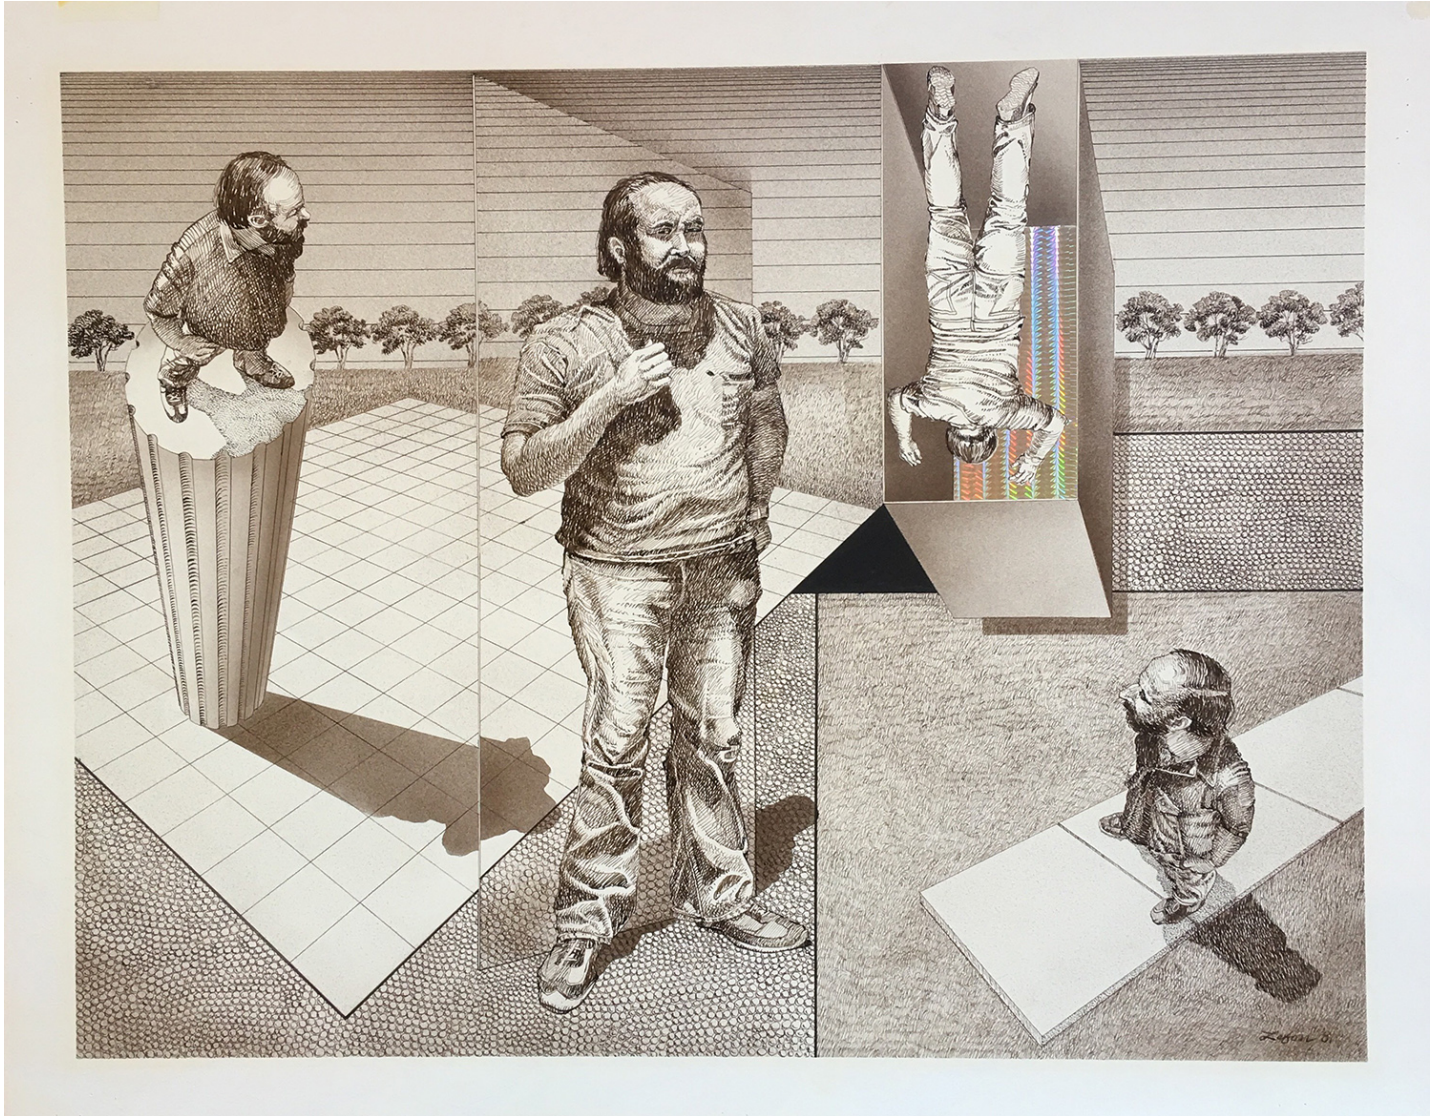

JRB ART
AT THE ELMS
Pasco Arts District

D. J. Lafon, *UNTITLED (UPSIDE DOWN MAN IN BOX)*, 1981
Mixed Media, 23 x 29 in. (58.4 x 73.7 cm)
LAF1165, \$750