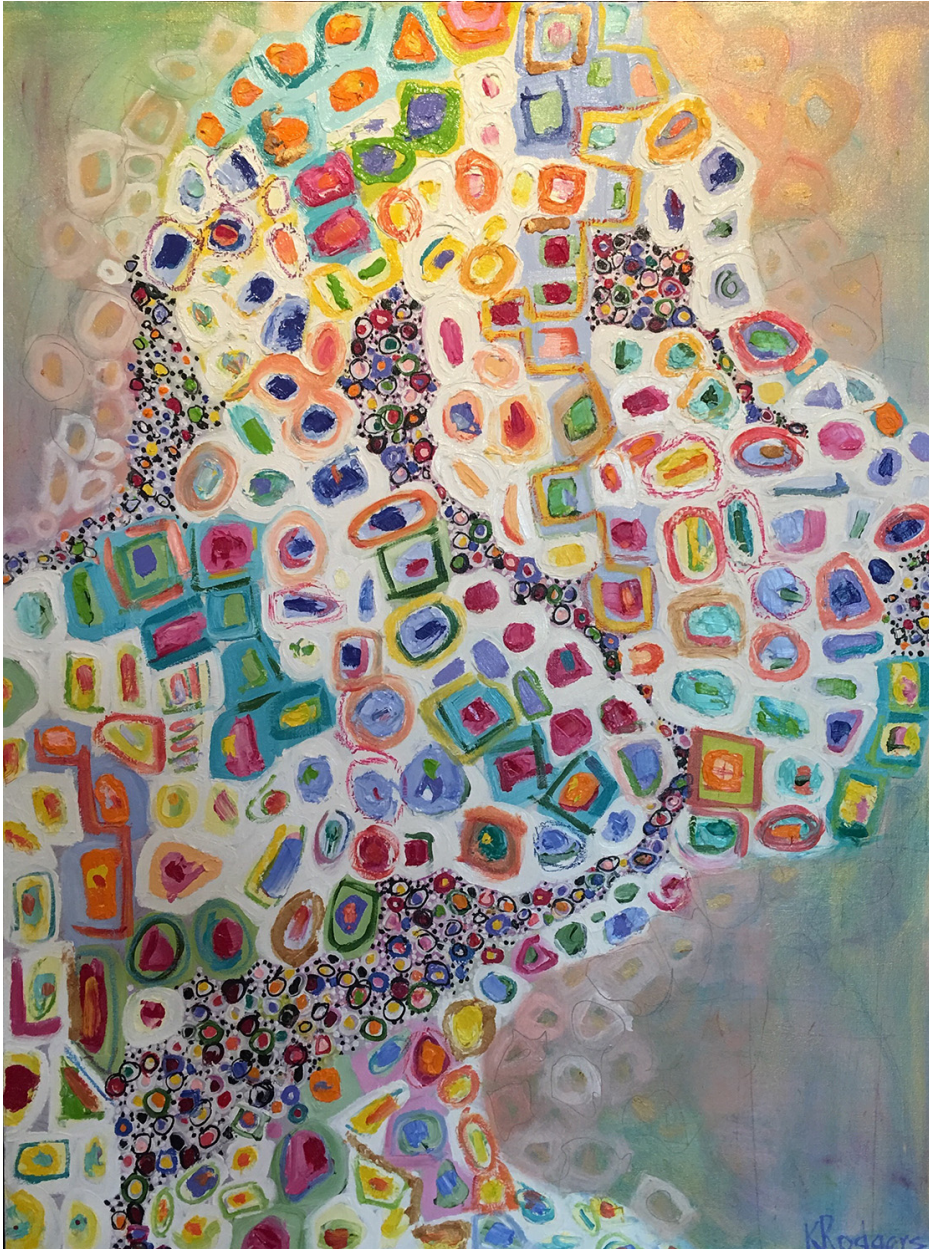

JRB ART
AT THE ELMS
Paseo Arts District

Kathy Rodgers, *INSTINCT*, 2018
Acrylic & Oil on Canvas, 40 x 30 in.
ROK002, Sold