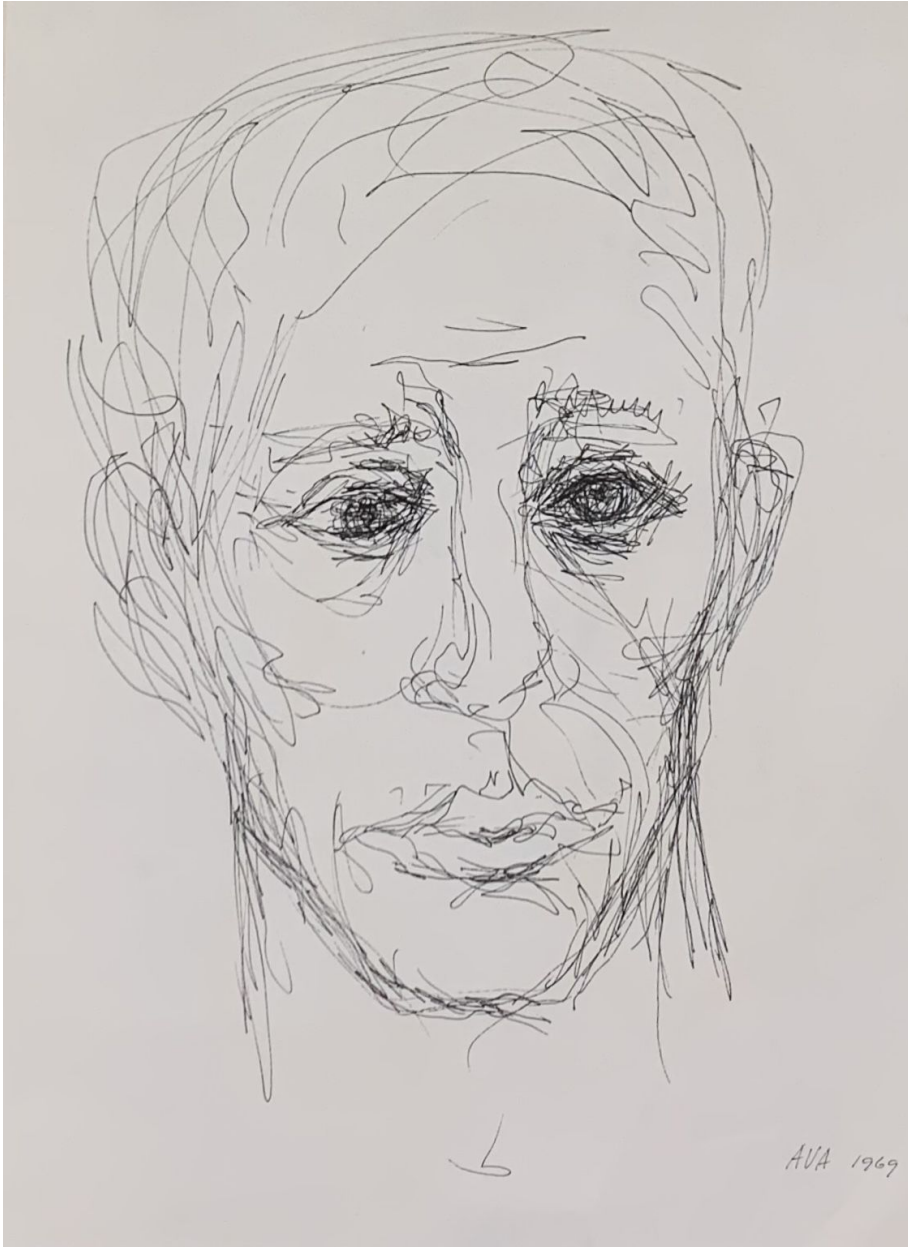

JRB ART
AT THE ELMS
Paseo Arts District

Alexandra Alaupovic, *WORRIED MAN*, 1969
Ink on Paper, 11 1/2 x 17 in. (29.2 x 43.2 cm)
ALA003, \$650