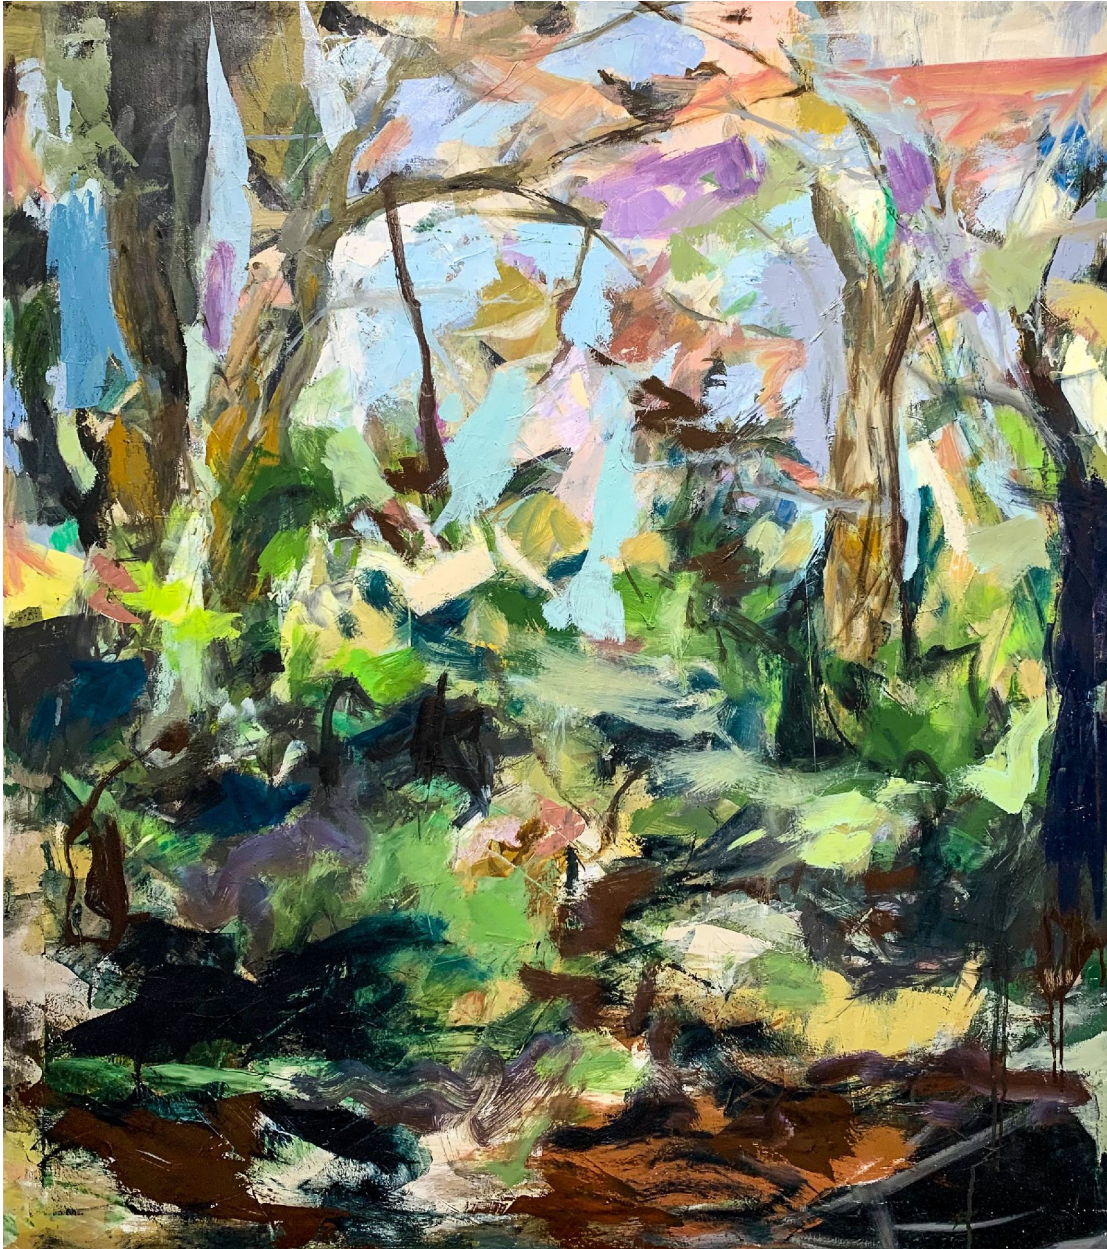

**JRB ART**  
**AT THE ELMS**  
Paseo Arts District

Rea Baldrige, *PREFALL*, 2020  
Oil on Canvas, 40 x 36 in. (101.6 x 91.4 cm)  
BAL089, \$2,400