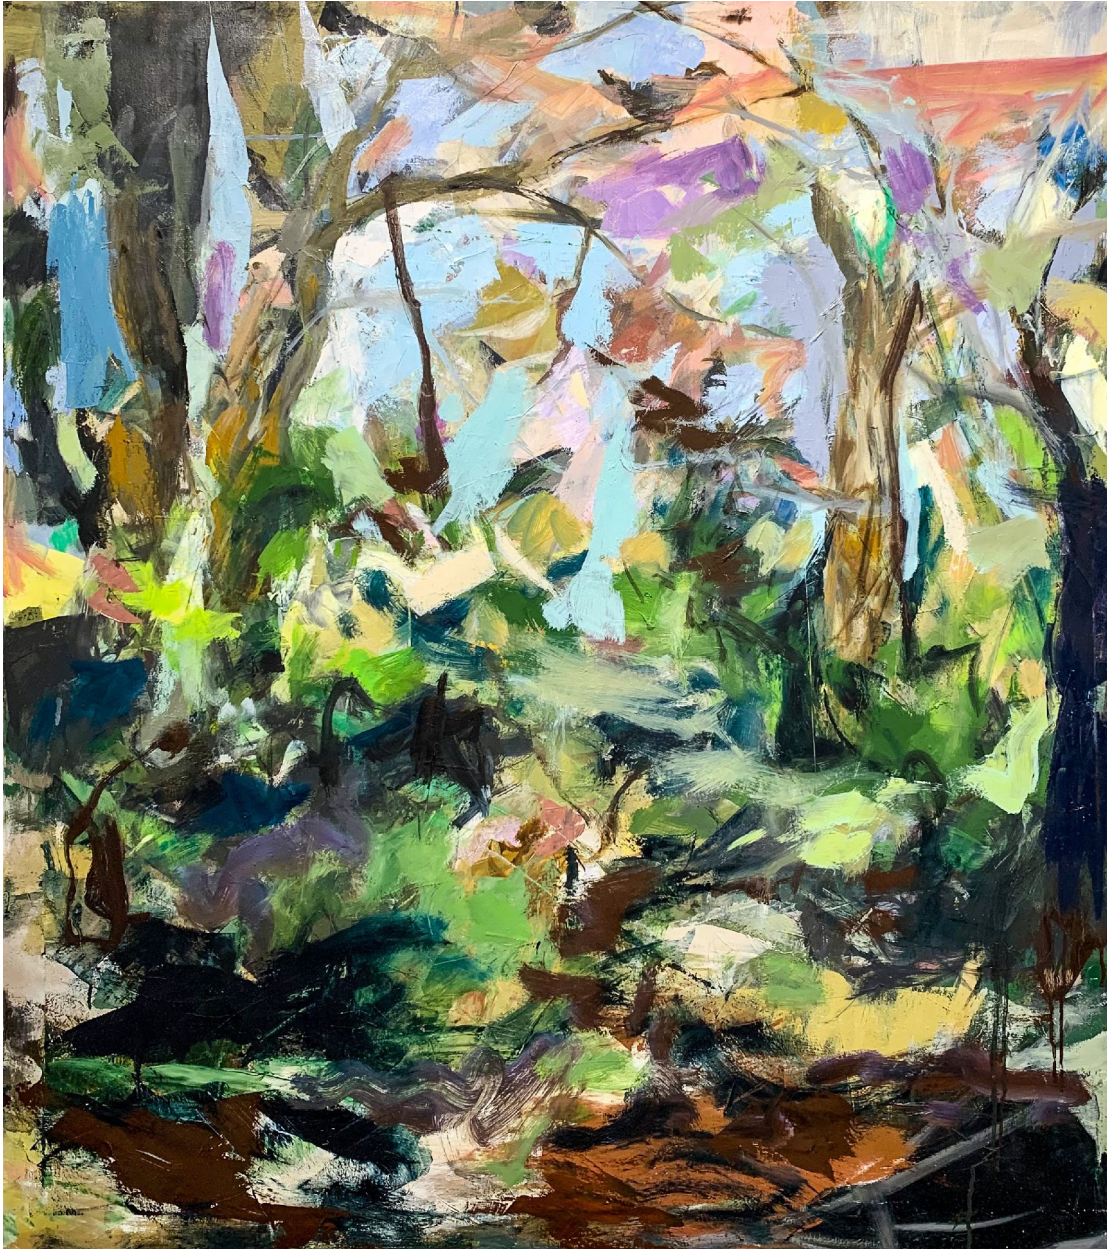

JRB ART
AT THE ELMS
Paseo Arts District

Rea Baldrige, *PREFALL*, 2020
Oil on Canvas, 40 x 36 in. (101.6 x 91.4 cm)
BAL089, Sold