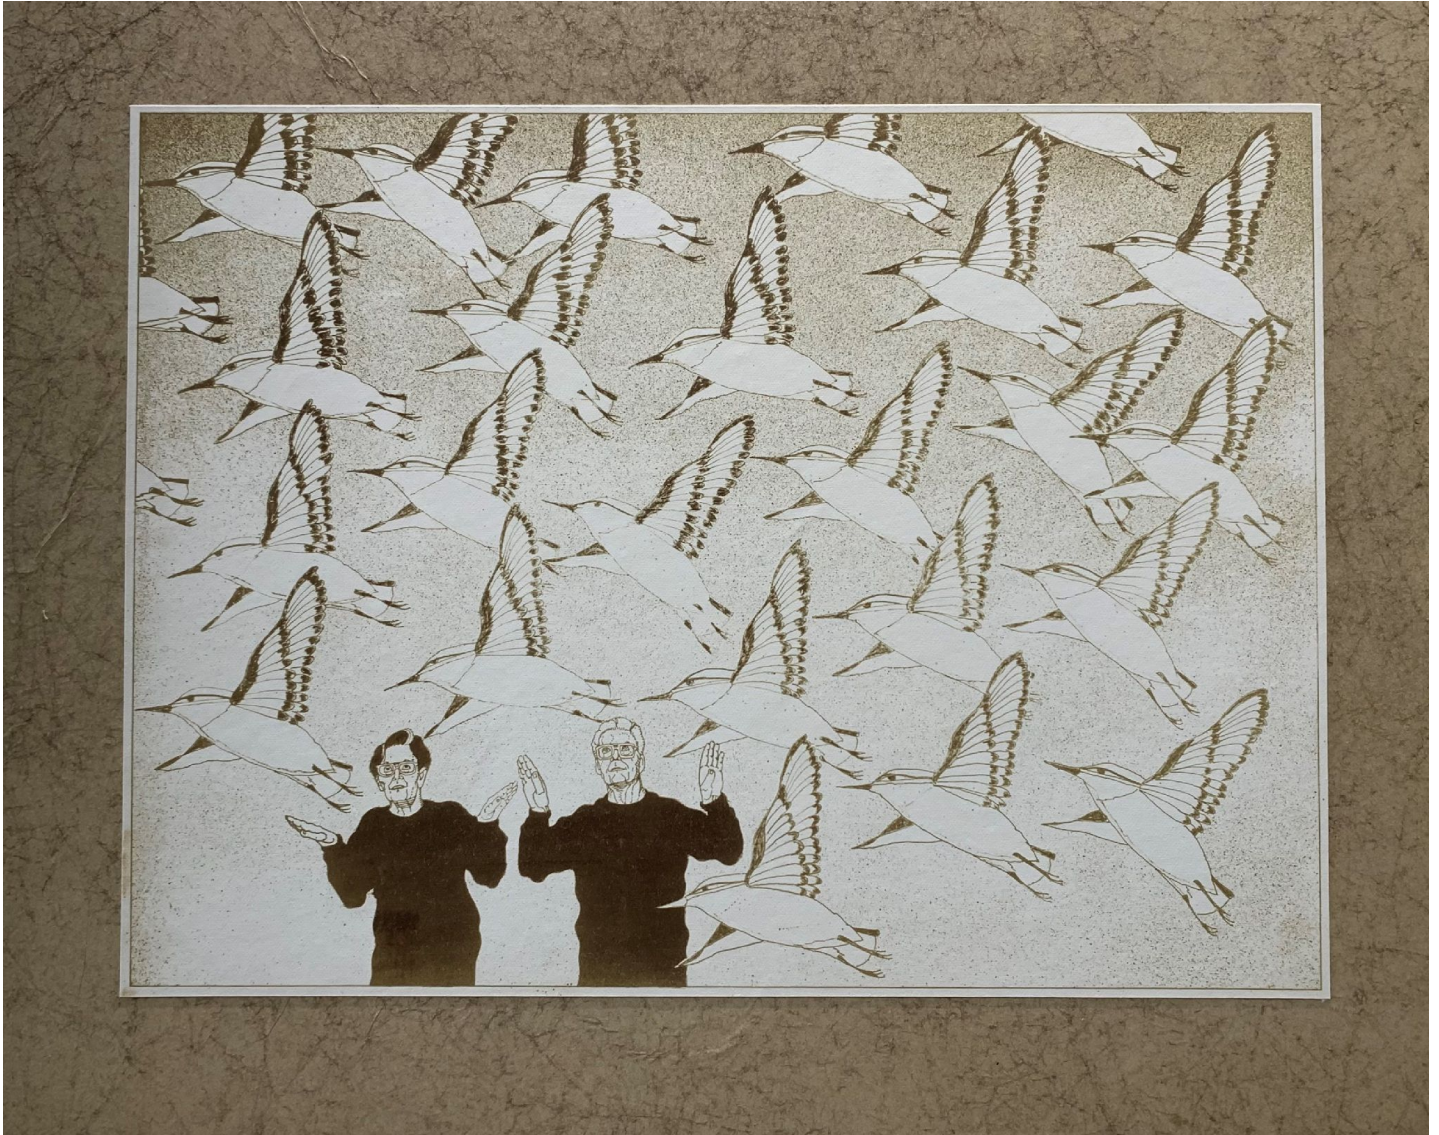

**JRB ART**  
**AT THE ELMS**  
Paseo Arts District

D. J. Lafon, *SO WHAT DID YOU DO LAST SUMMER 1*, 1989

Mixed Media, 16 x 20 in. (40.6 x 50.8 cm)

LAF2110, \$1,600