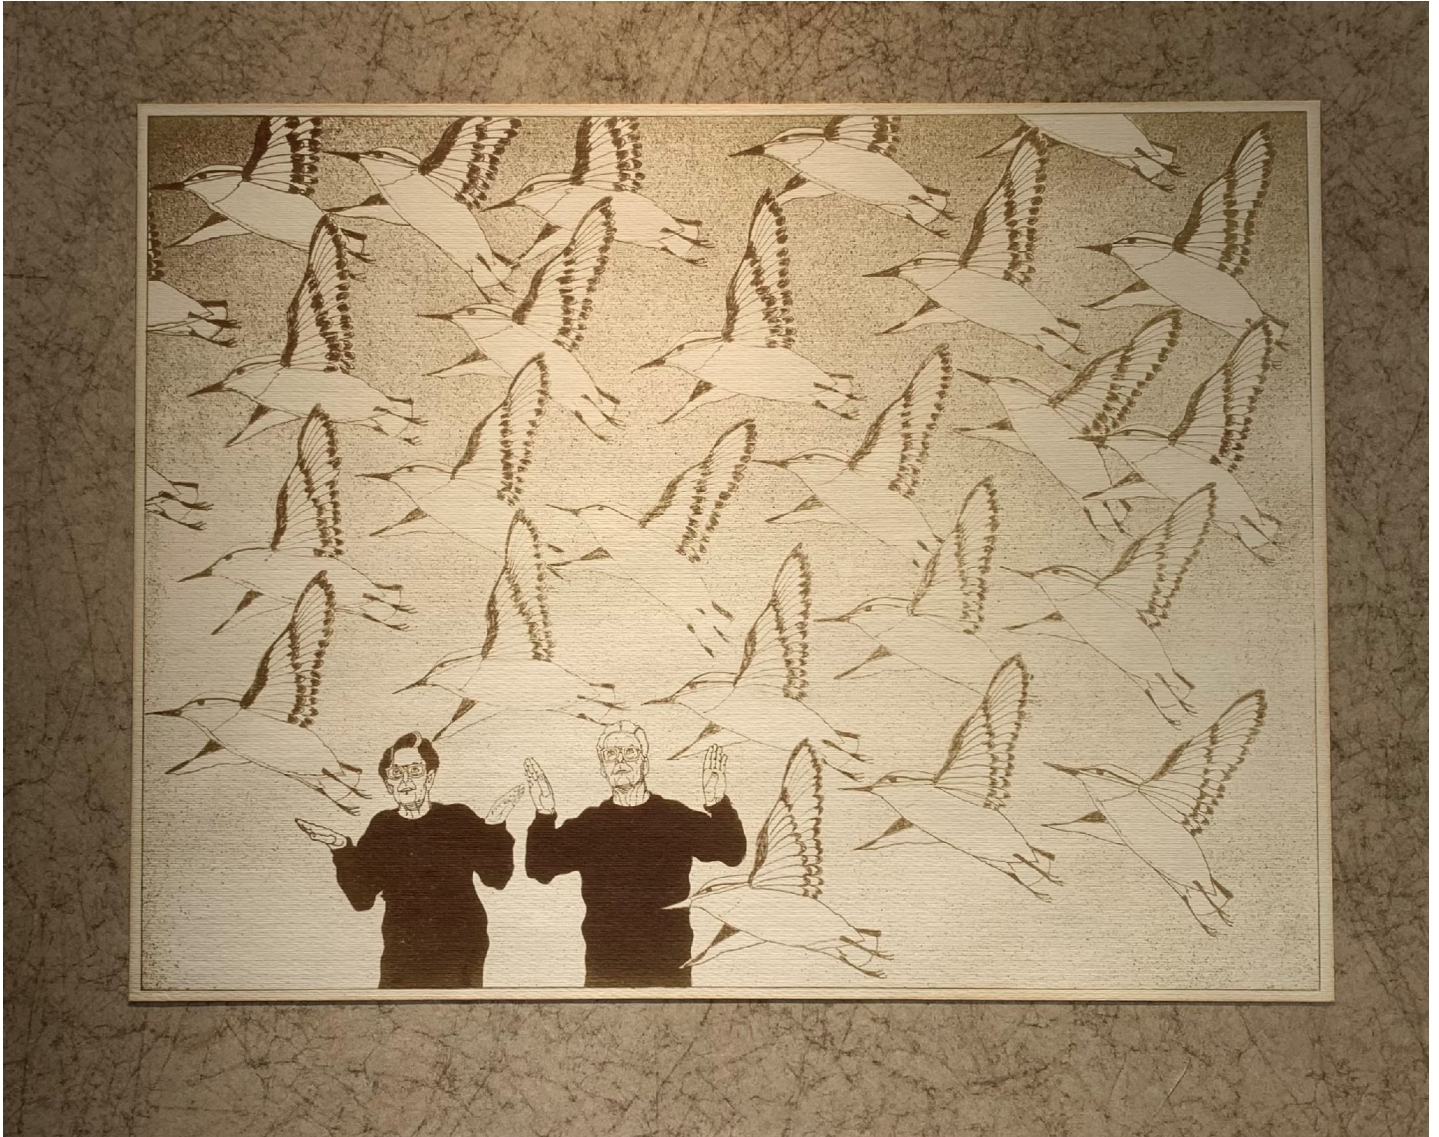

JRB ART
AT THE ELMS
Paseo Arts District

D. J. Lafon, *SO WHAT DID YOU DO LAST SUMMER 2*, 1989
Mixed Media, 16 x 20 in. (40.6 x 50.8 cm)
LAF2111, \$1,600