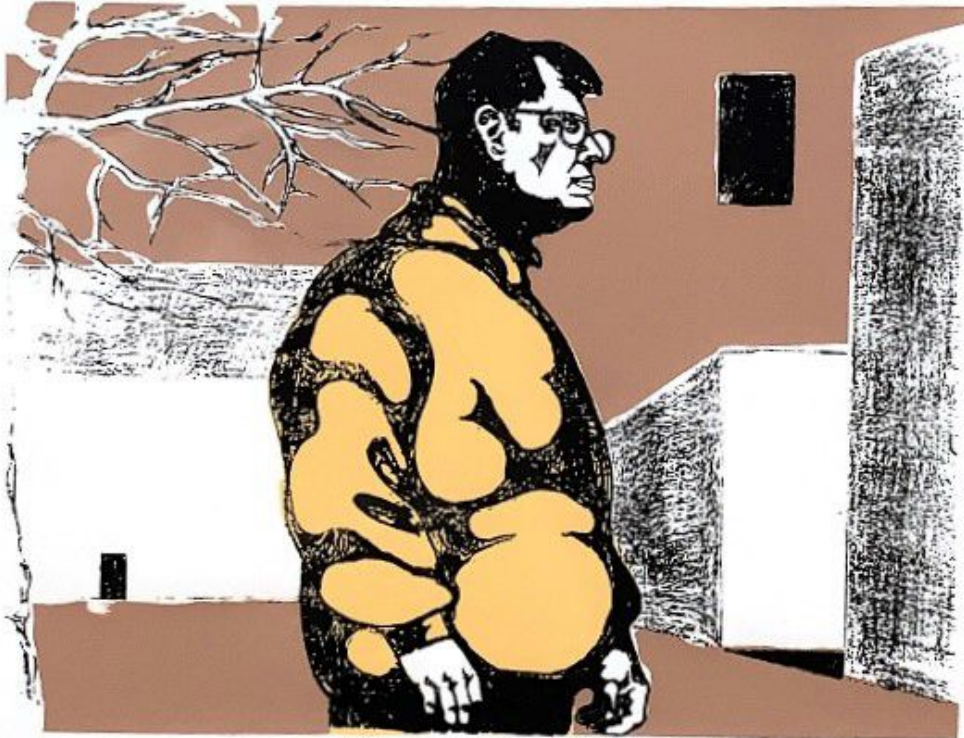

JRB ART
AT THE ELMS
Paso Arts District

Bobby Lee, *TREES*, 2013

3 color screen print, 15 x 22 in. (38.1 x 55.9 cm)

LEE014, \$230