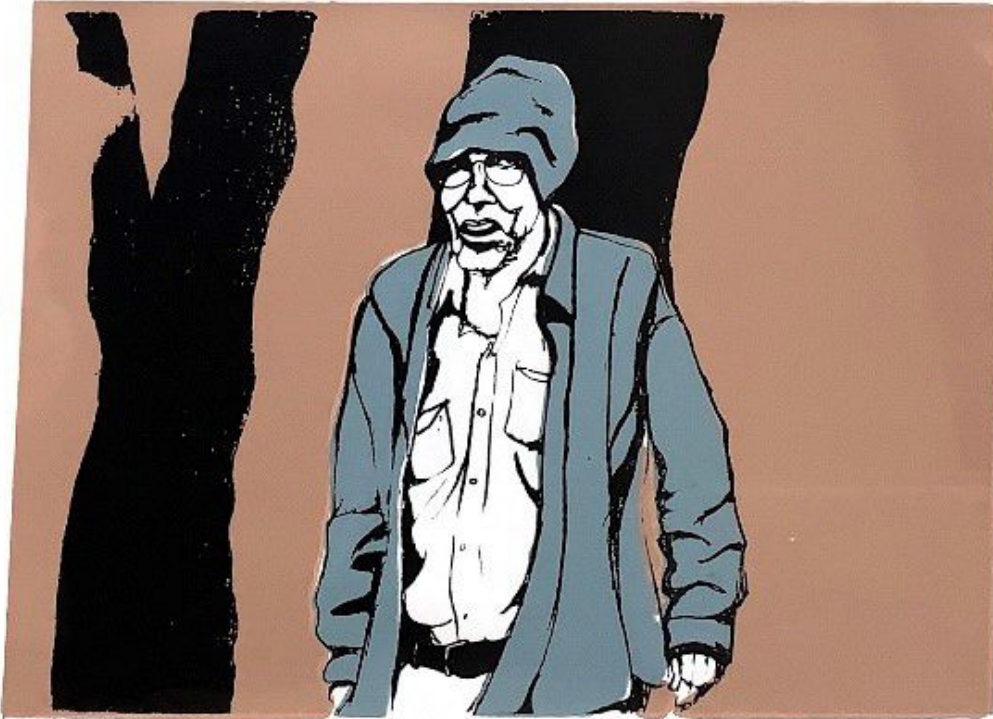

JRB ART
AT THE ELMS
Paso Arts District

Bobby Lee, *WINTER*, 2013
3 color screen print, 15 x 22 in. (38.1 x 55.9 cm)
LEE015, \$230