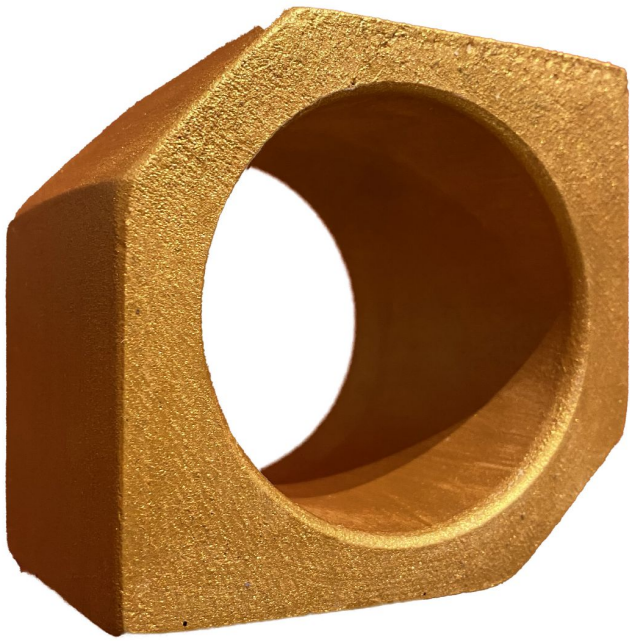

**JRB ART**  
**AT THE ELMS**  
Paseo Arts District

Stella Thomas Designs, *GOLD CUFF 3*  
Bracelet  
THOM335, \$150