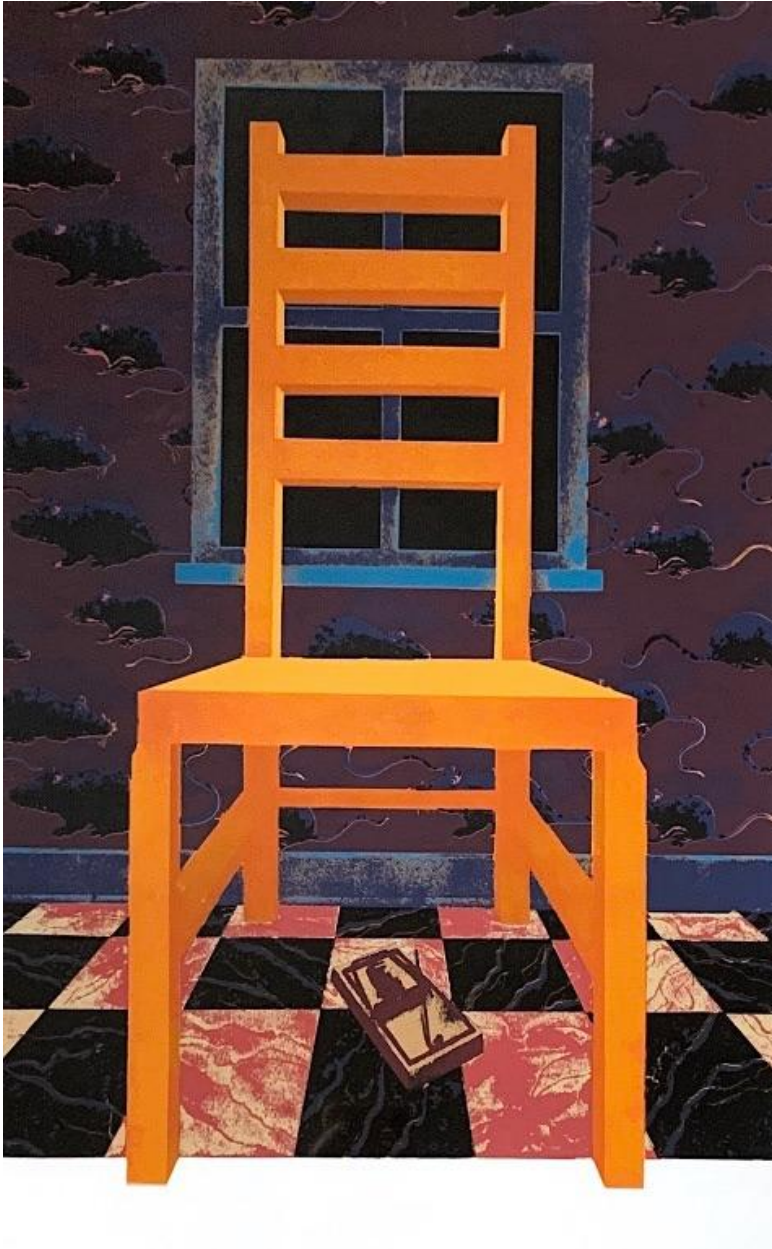

JRB ART
AT THE ELMS
Paseo Arts District

Louise Jones, *ORANGE CHAIR - MOUSETRAP*
9/9
Print, 20 1/2 x 13 3/4 in. (52.1 x 34.9 cm)
LJO014, Sold