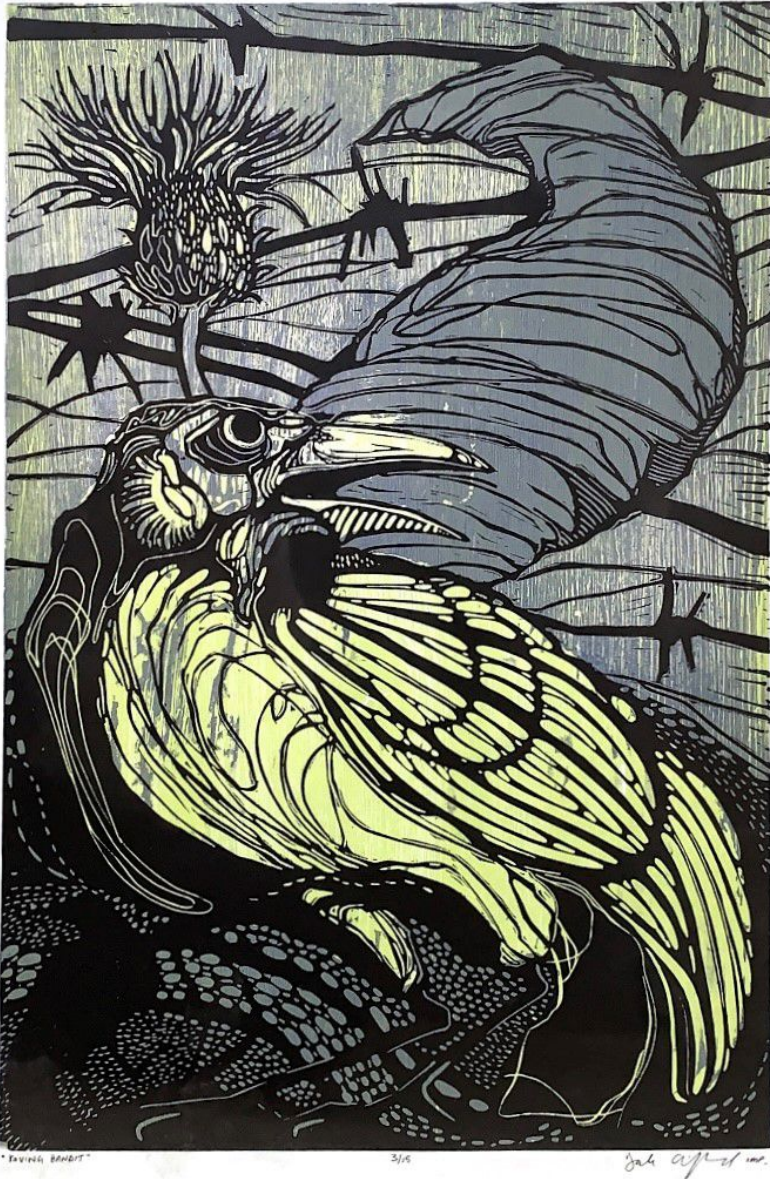

JRB ART
AT THE ELMS
Paseo Arts District

Dale Clifford, *ROVING BANDIT*
linocut/woodcut, 18 x 12 in. (45.7 x 30.5 cm)
CLI003, \$295