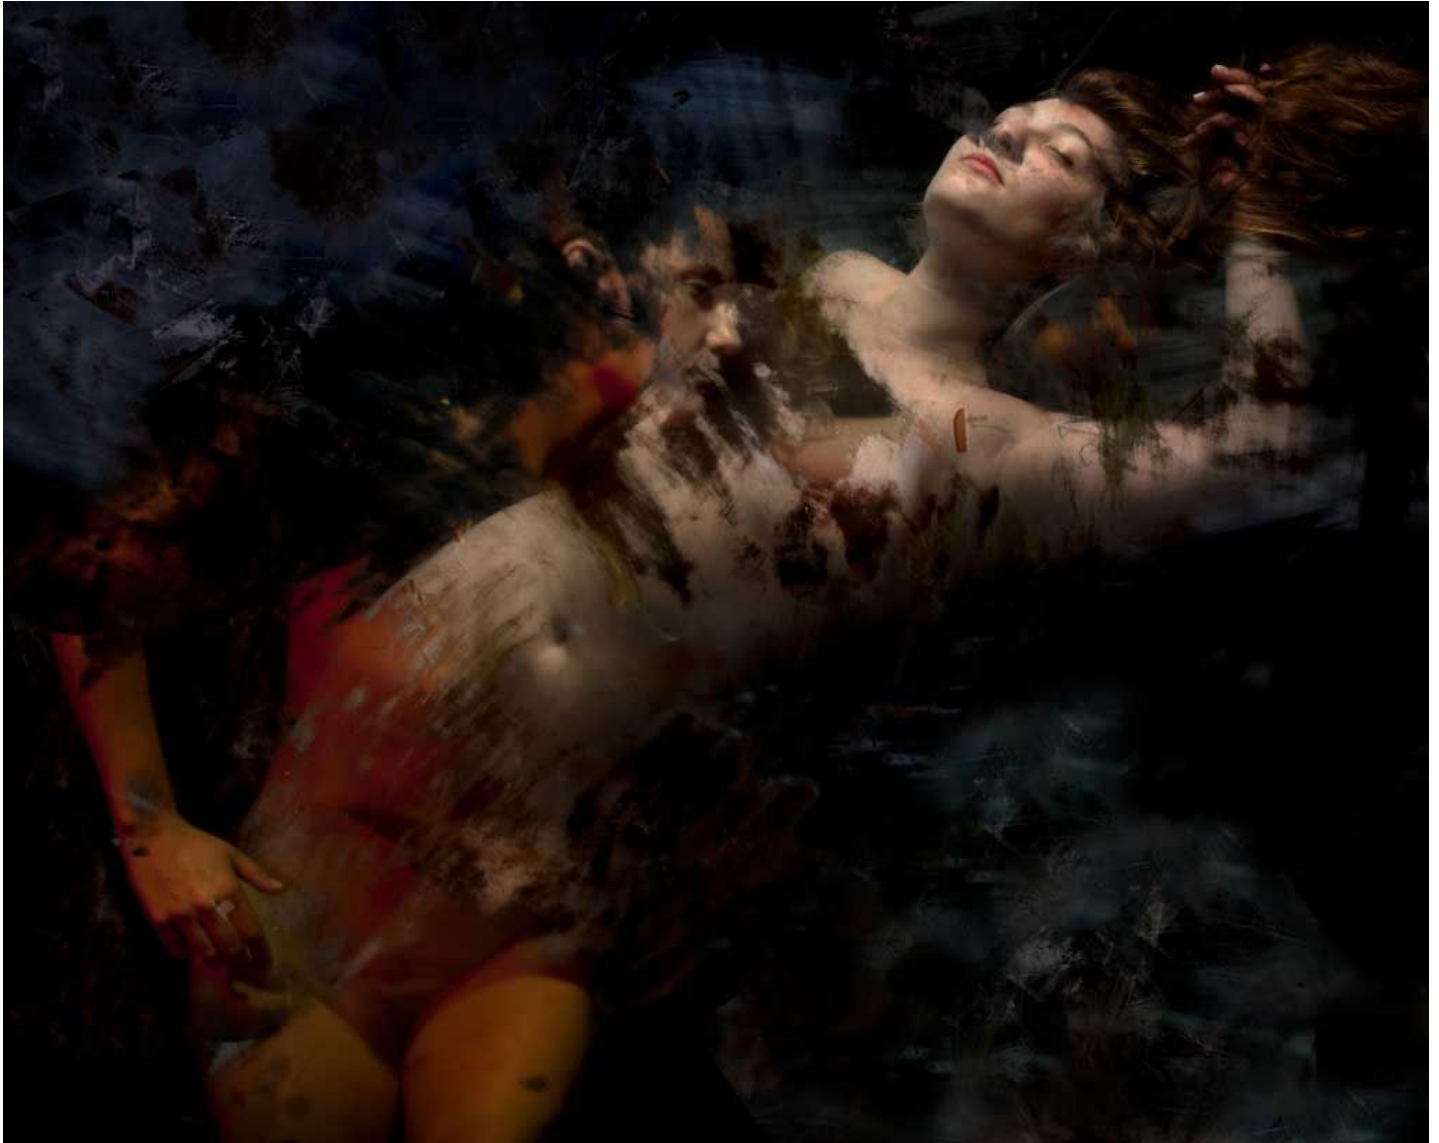

**JRB ART**  
**AT THE ELMS**  
Paseo Arts District

Connie Imboden, *UNTITLED 8 (Color)*, 2011  
Color Giclee Print, 15 x 19 in. (38.1 x 48.3 cm)  
IMB008, \$1,200