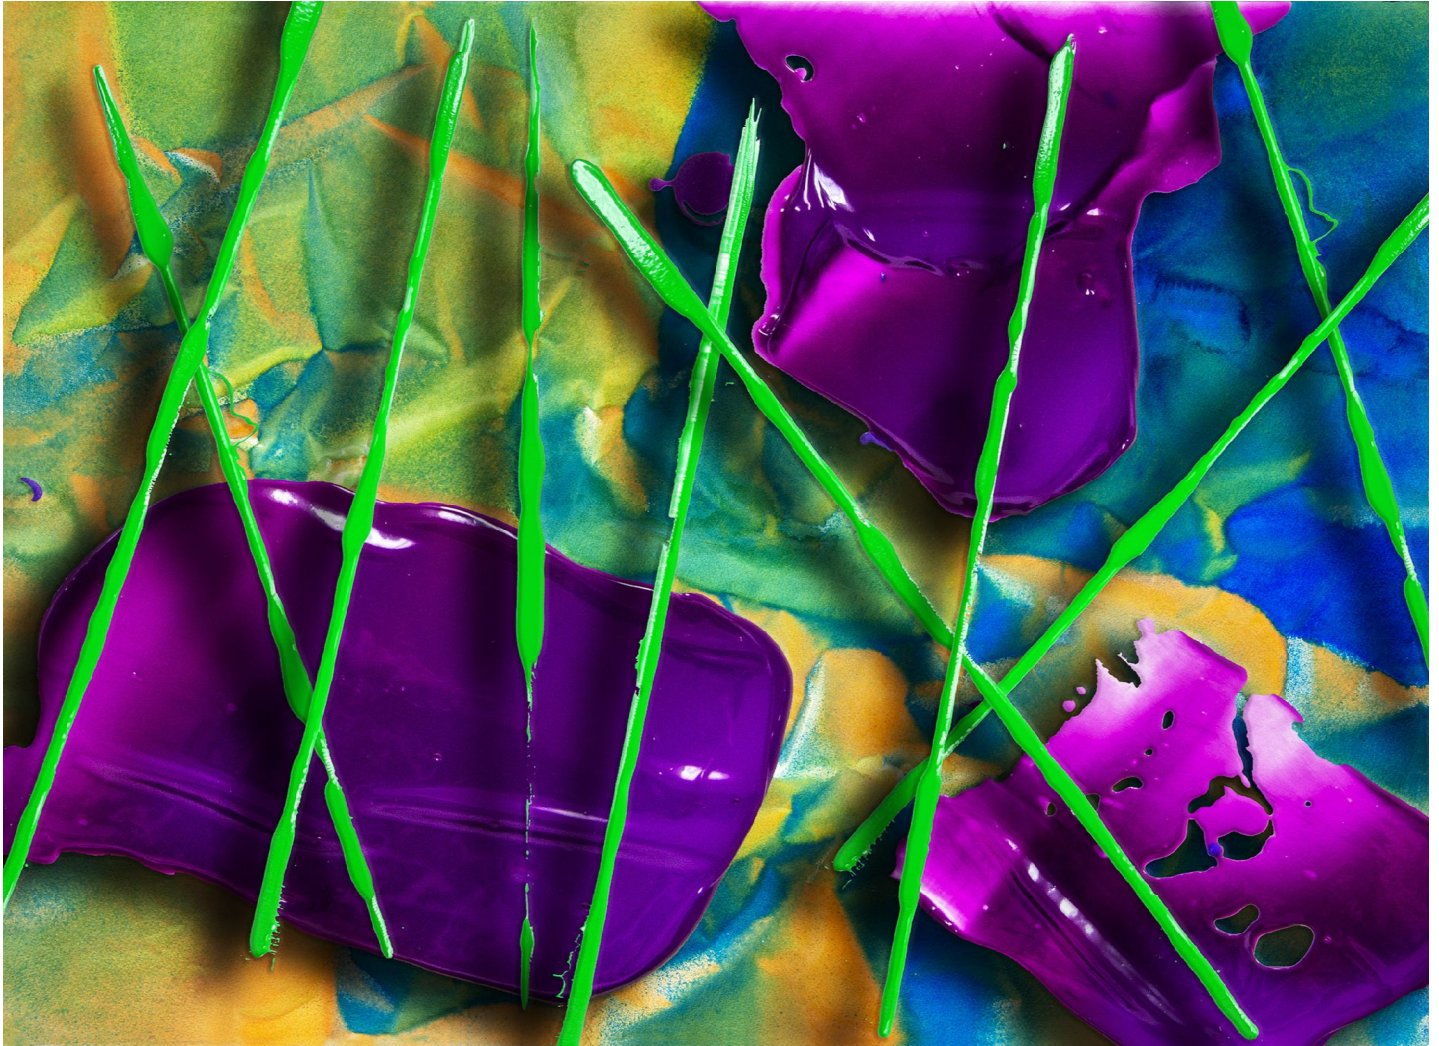

**JRB ART**  
**AT THE ELMS**  
Paseo Arts District

Larry Hefner, *DANCING SOFT ILLUSION*, 2021  
Archival Dyes and Resin on Panel, 22 x 30 in. (55.9 x 76.2 cm)  
HEF080