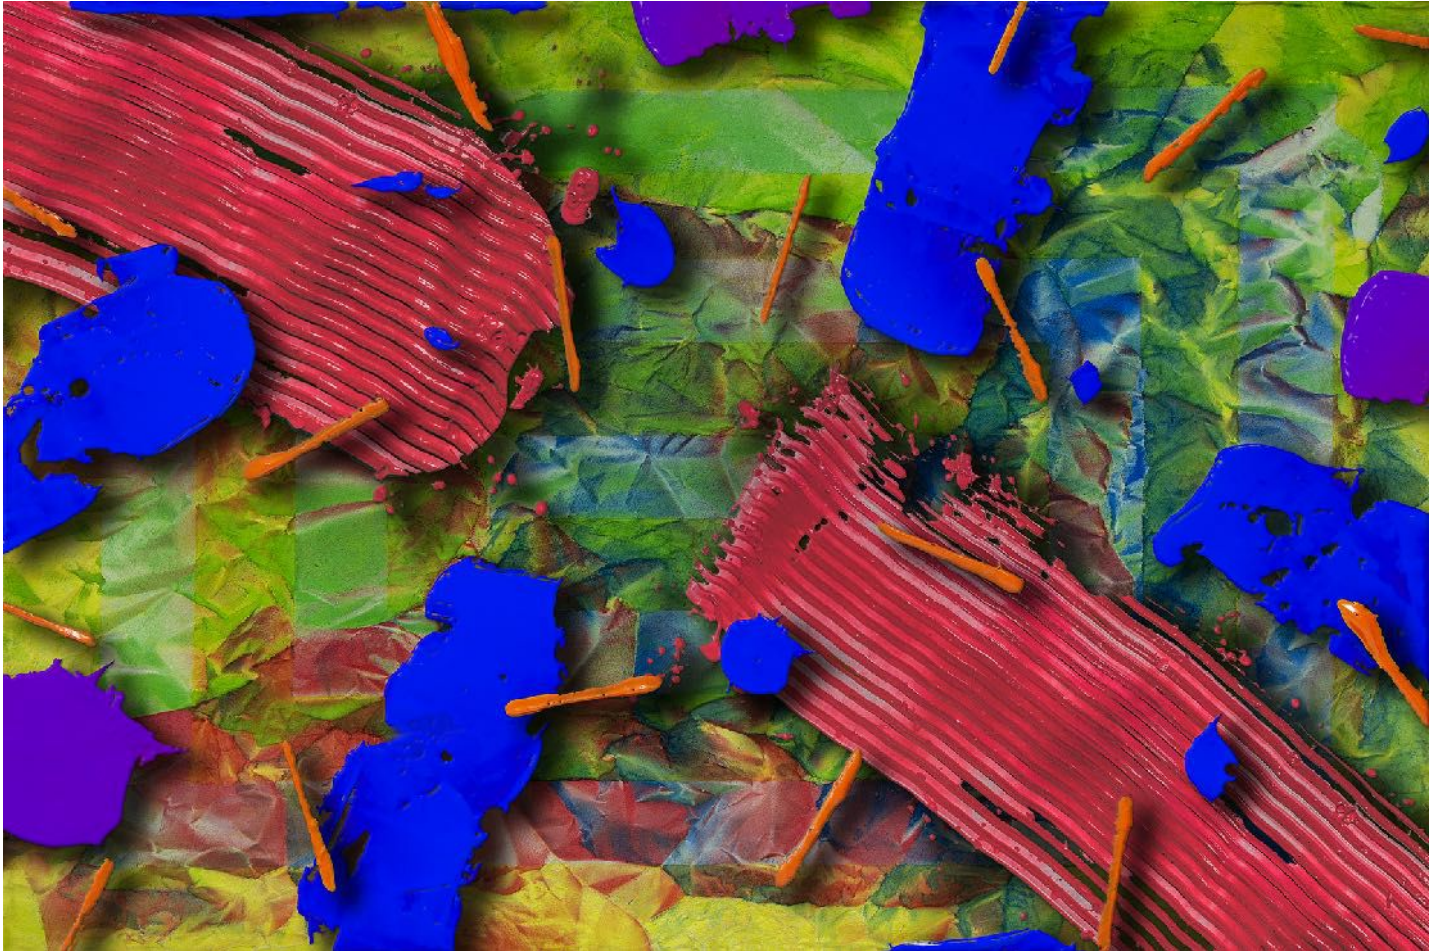

**JRB ART**  
**AT THE ELMS**  
Paseo Arts District

Larry Hefner, *PATTERNED PHENOMENA*  
Archival Dyes and Resin on Panel, 40 x 60 in. (101.6 x 152.4 cm)  
HEF0088