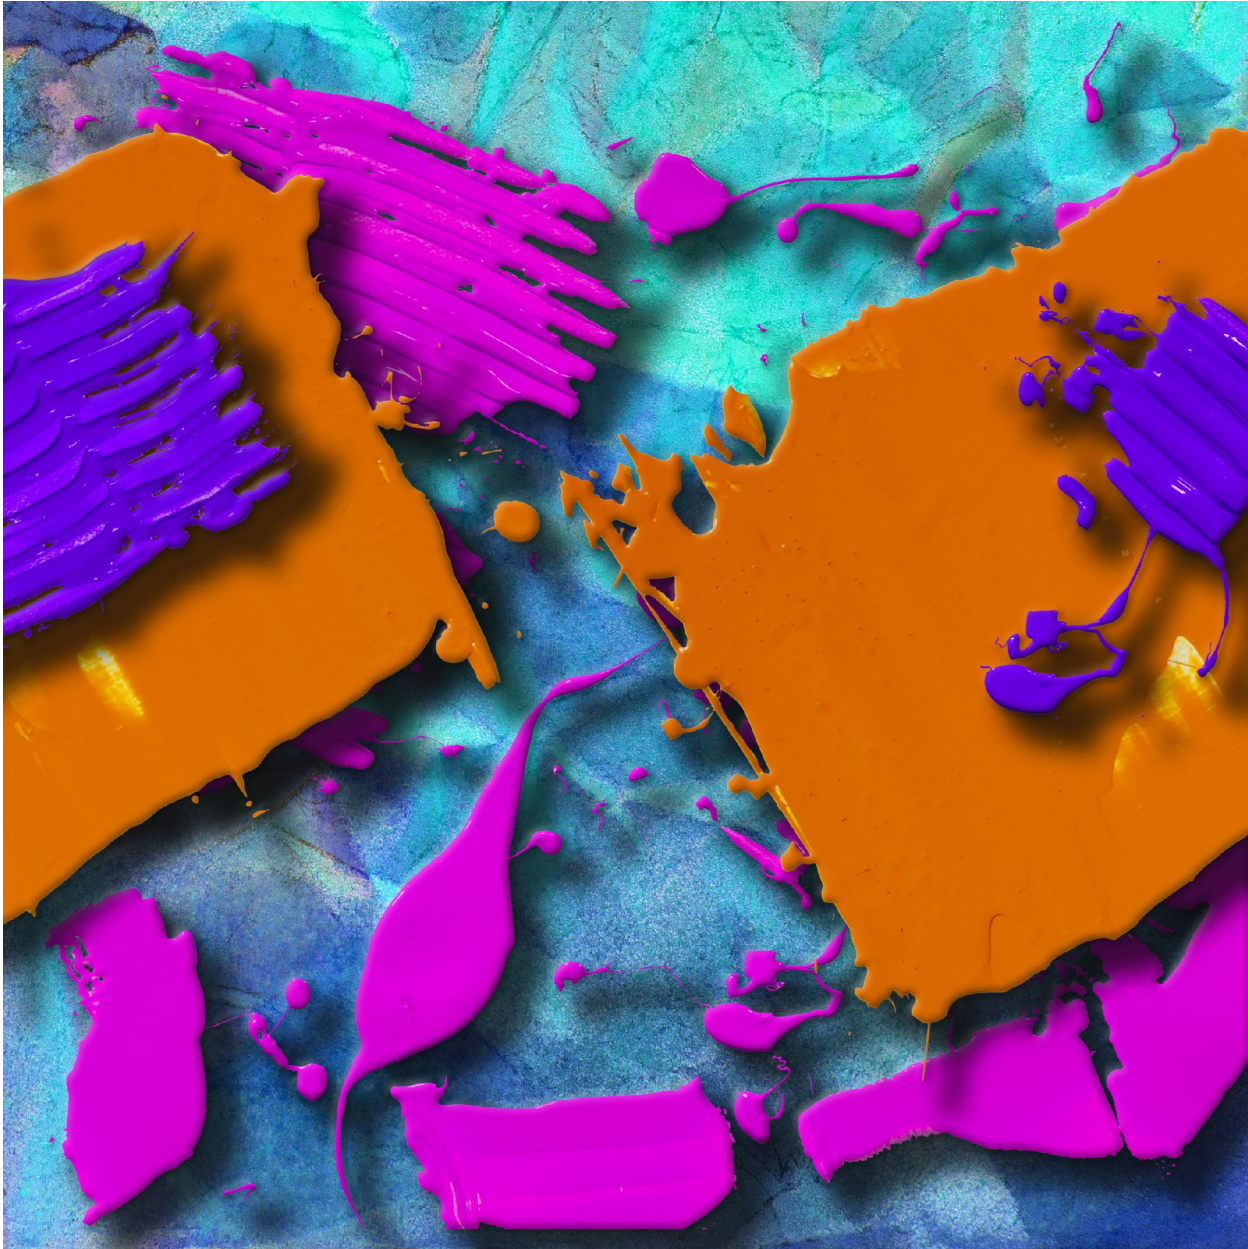

JRB ART
AT THE ELMS
Paseo Arts District

Larry Hefner, *LAYERED ANGELS*
Archival Dyes and Resin on Panel, 8 x 8 in. (20.3 x 20.3 cm)
HEF075, Sold