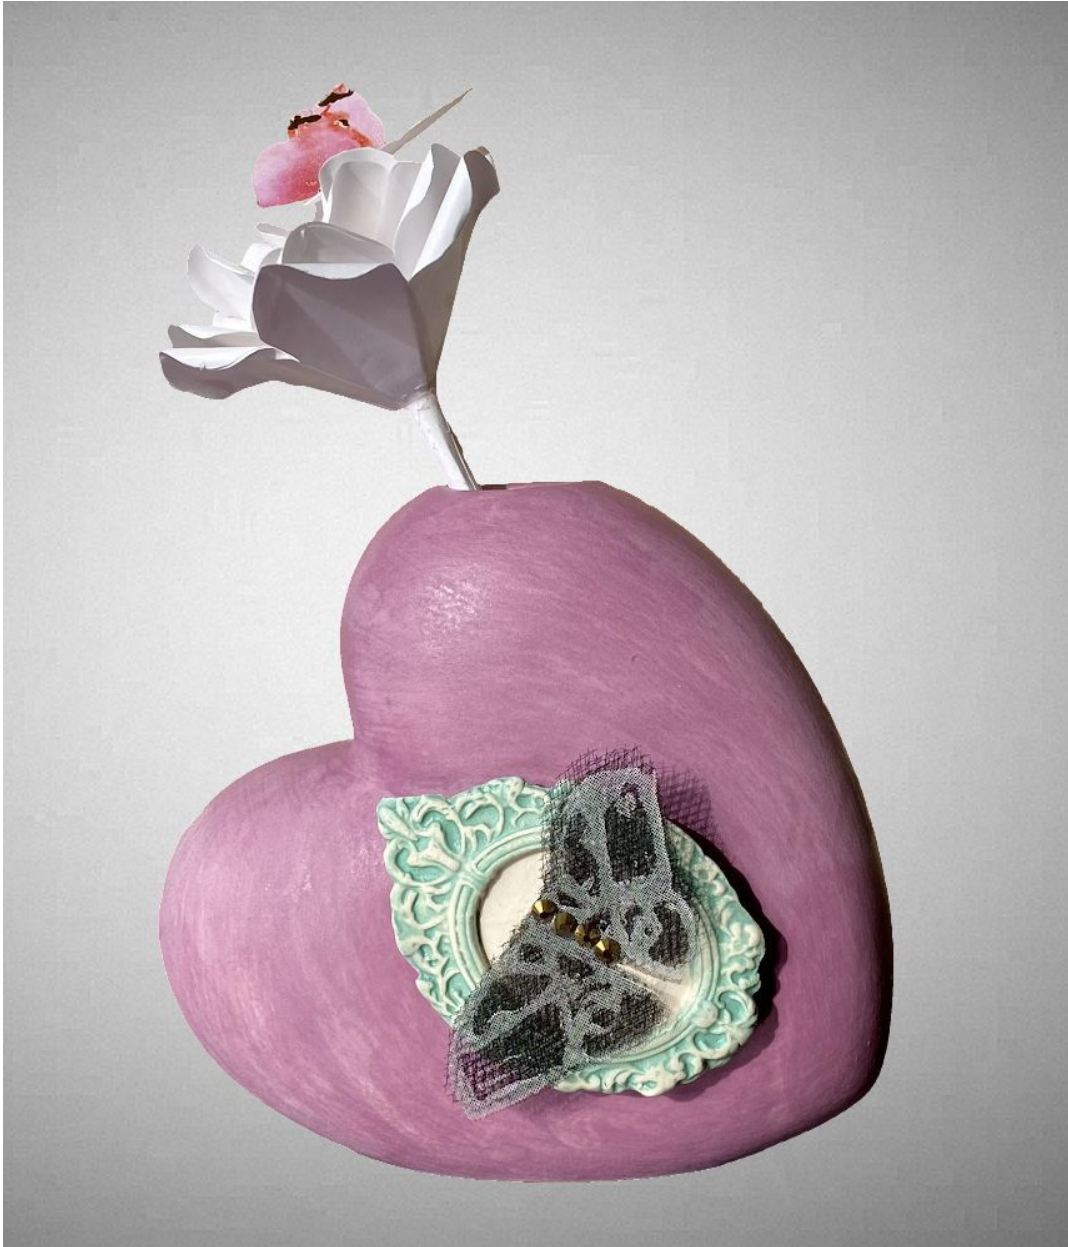

JRB ART
AT THE ELMS
Paseo Arts District

Nicole & Aztrid Moan, *PURPLE HEART WITH LIGHT TURQUOISE
FRAME WITH BUTTERFLY I*

Porcelain clay, underglaze, glaze, chiffon block print butterfly,
rhinestones, 5 x 4 1/2 in. (12.7 x 11.4 cm)

NAMOAN015, \$85