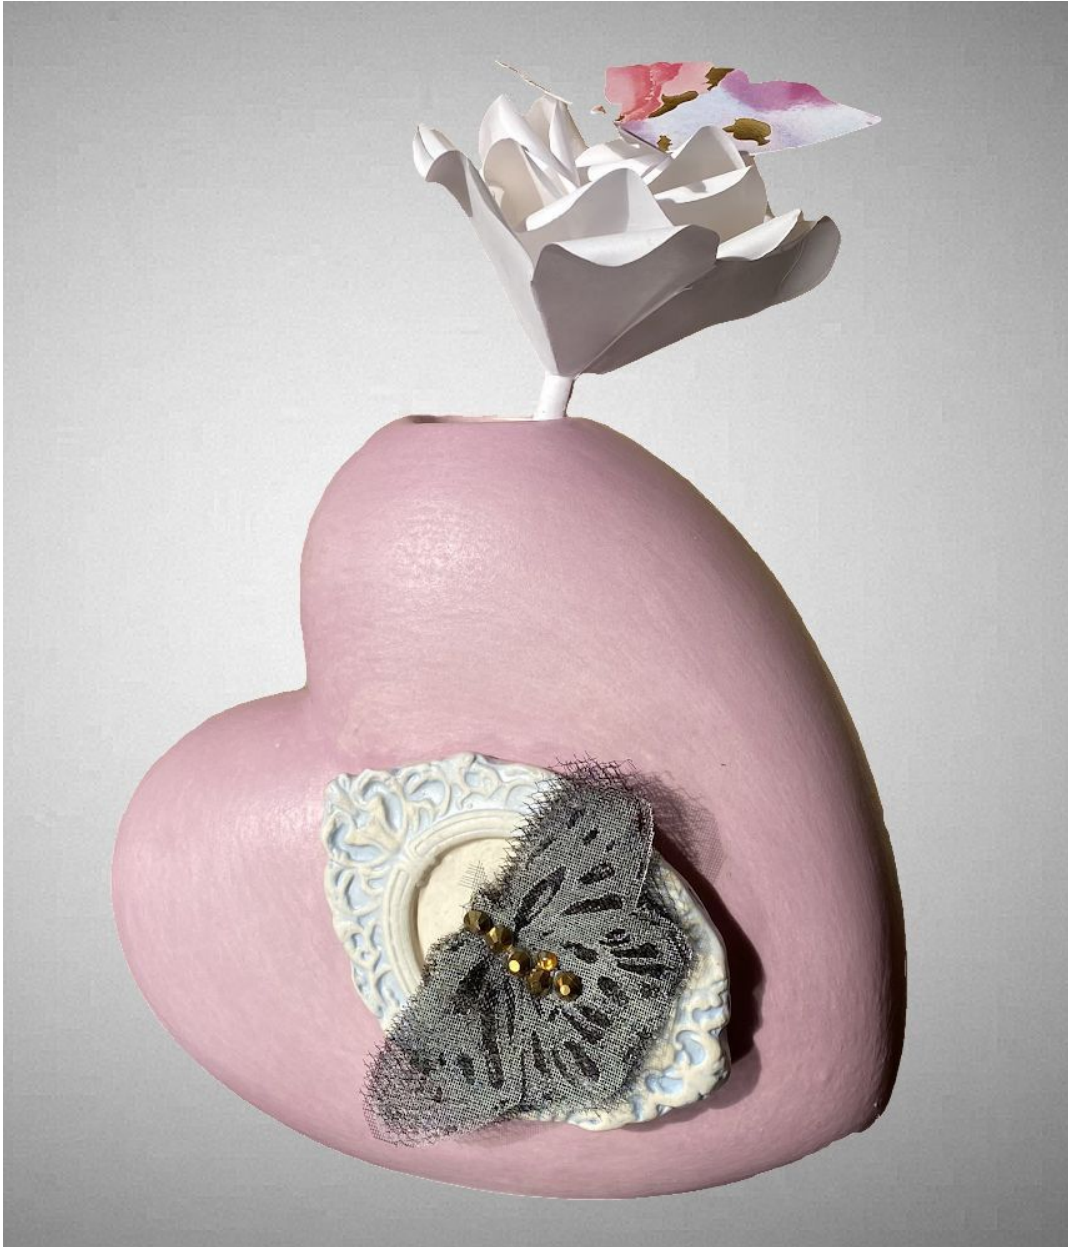

JRB ART
AT THE ELMS
Paseo Arts District

Nicole & Aztrid Moan, *LIGHT PINK HEART WITH LIGHT BLUE FRAME WITH BUTTERFLY I*

Porcelain clay, underglaze, glaze, chiffon block print butterfly, rhinestones, 5 x 4 1/2 in. (12.7 x 11.4 cm)

NAMOAN022, \$85