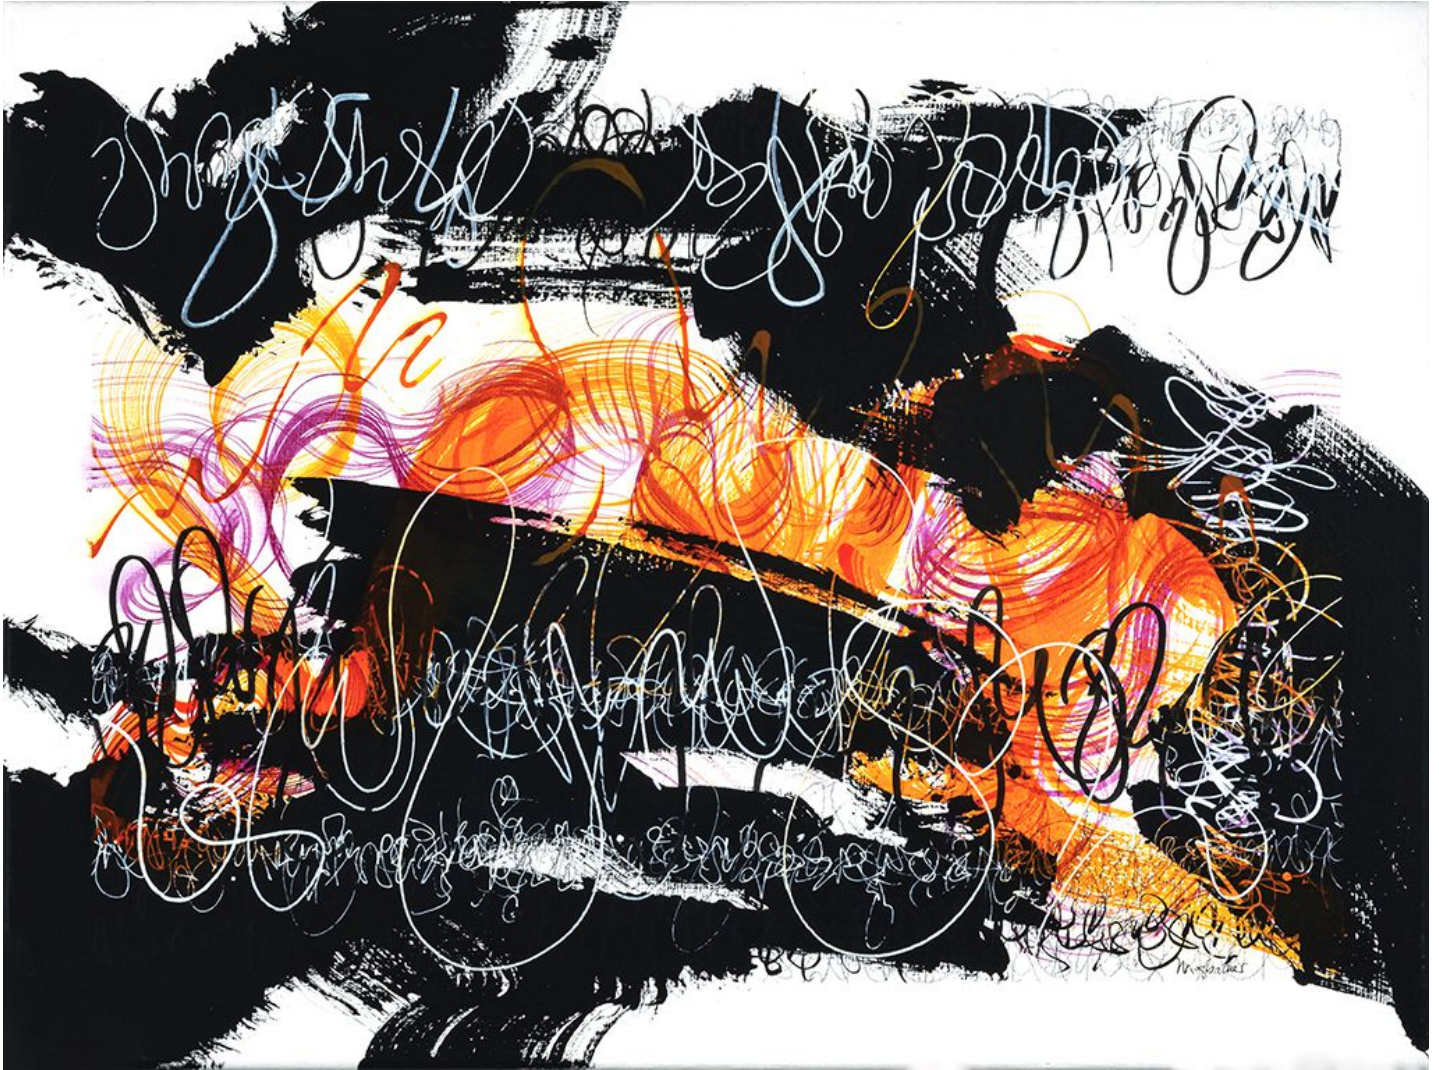

**JRB ART**  
**AT THE ELMS**  
Paseo Arts District

Karen Mosbacher, *VIOLA CONCERTO: I*, JENNIFER HIGDON, COMPOSER  
Mixed Media on Canvas, 18 x 24 in. (45.7 x 61 cm)  
KMB066, \$500