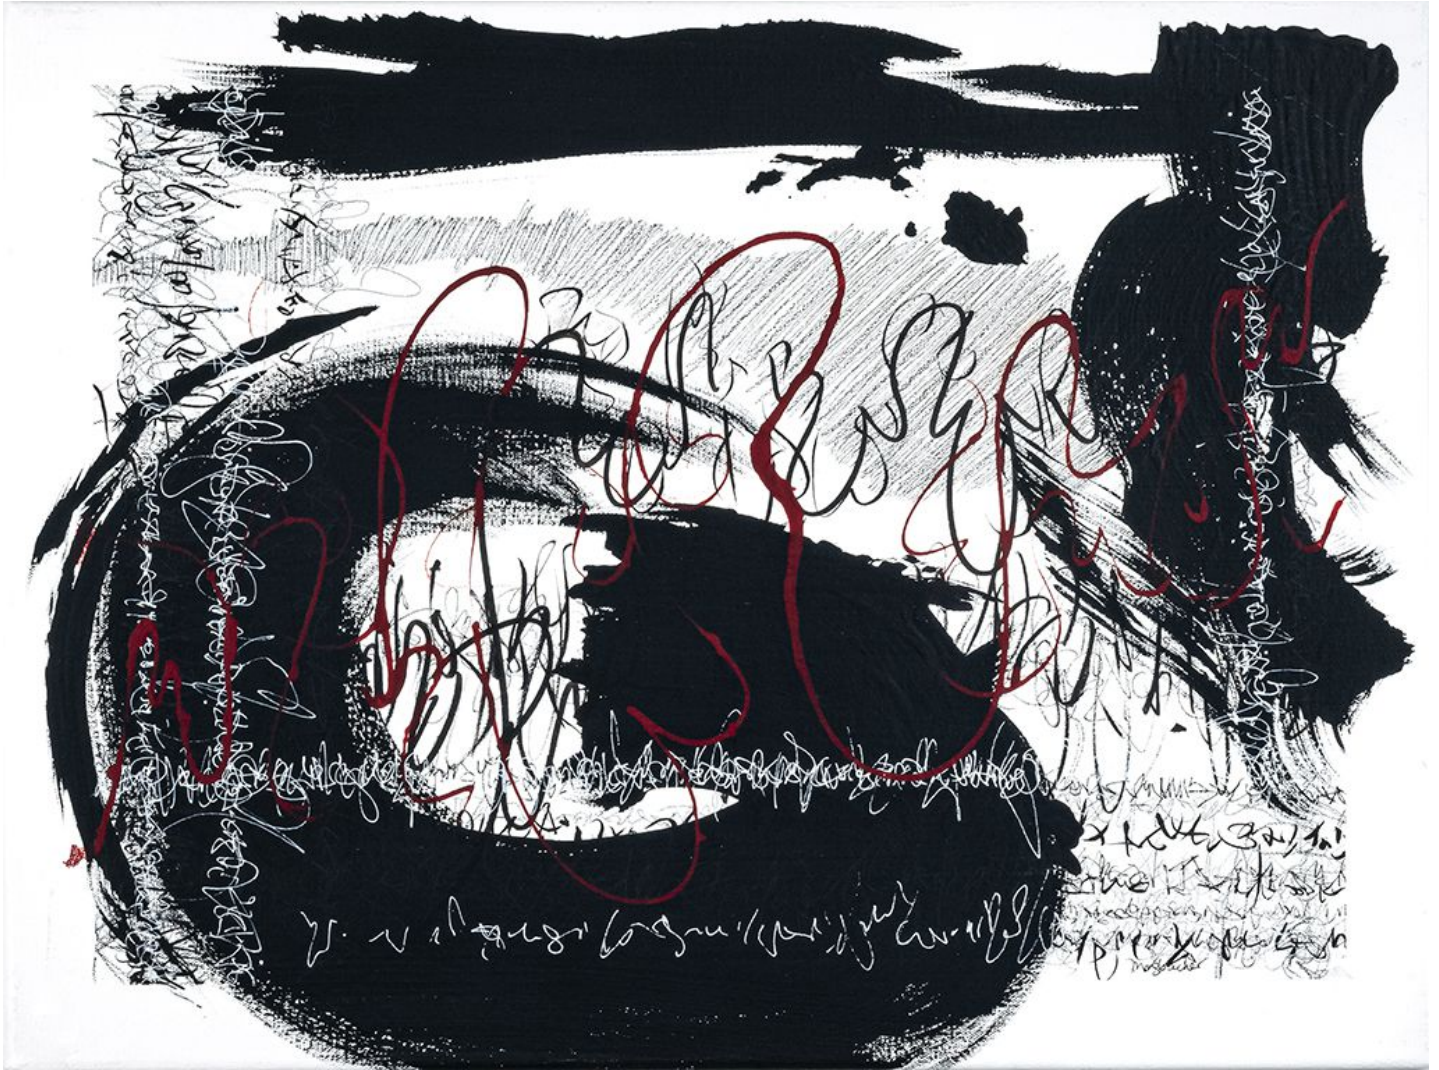

JRB ART
AT THE ELMS
Paseo Arts District

Karen Mosbacher, *VIOLA CONCERTO: II*, JENNIFER HIGDON, COMPOSER
Mixed Media on Canvas, 18 x 24 in. (45.7 x 61 cm)
KMB067, \$500