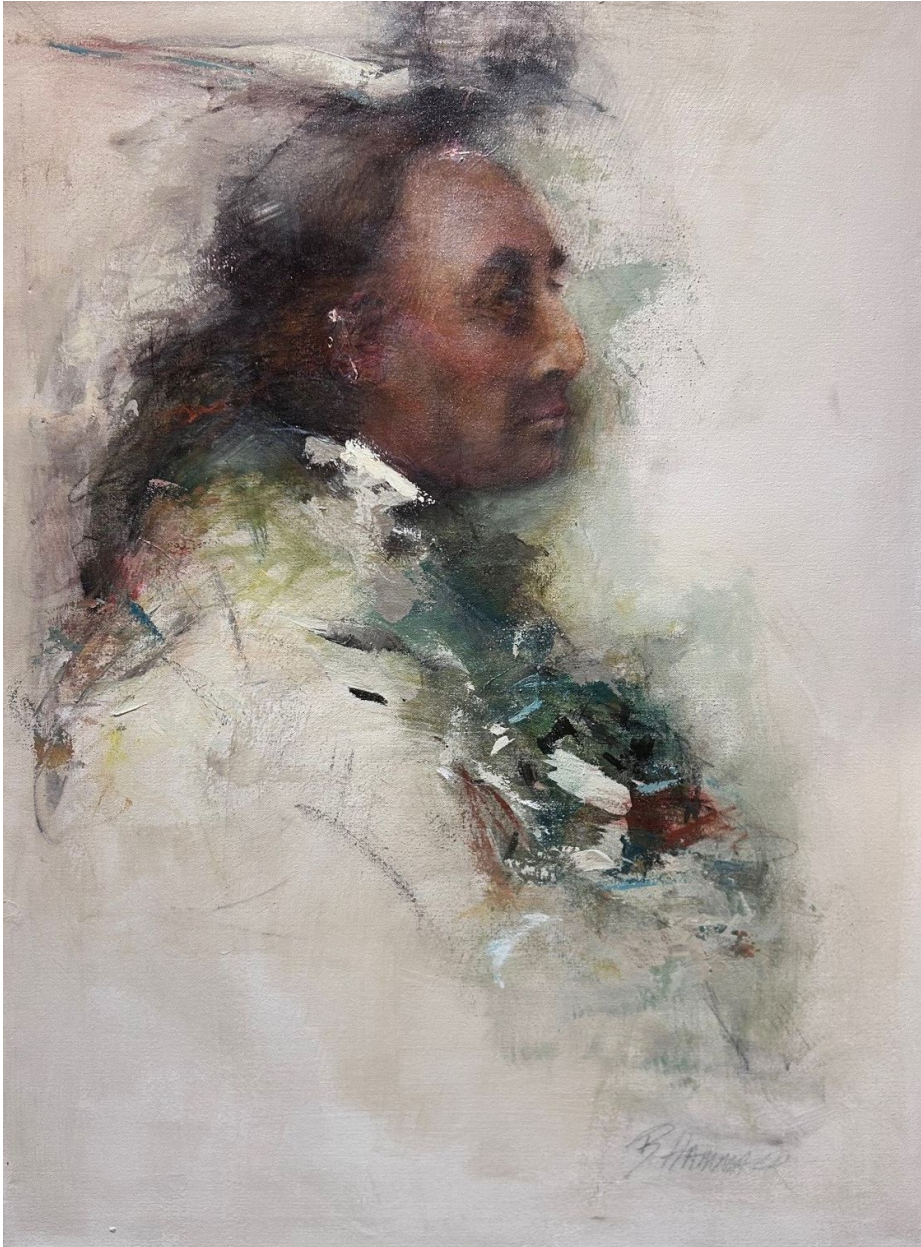

JRB ART
AT THE ELMS
Paseo Arts District

Beth Hammack, *Osage Chieftain*
, 2023
Acrylic and Pastel Pencil on Canvas, 30 x 40 in. (76.2 x 101.6
cm)
0496, Sold