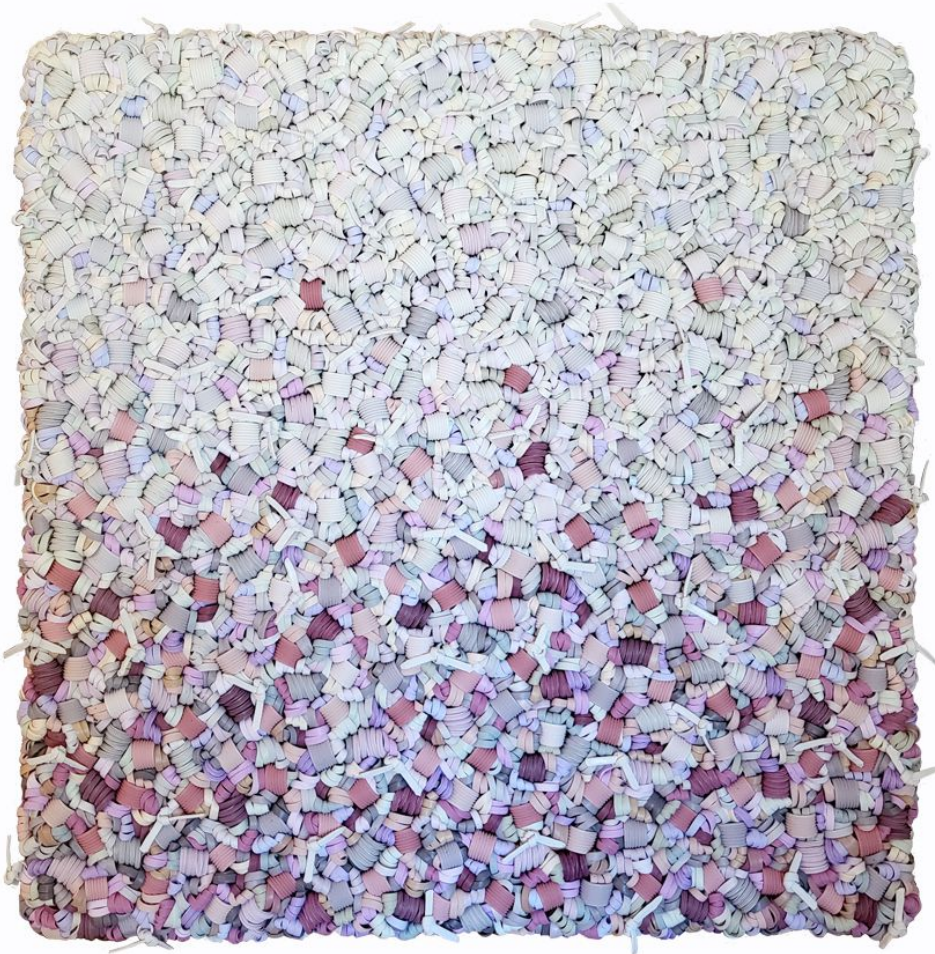

JRB ART
AT THE ELMS
Paseo Arts District

Karam Cheong, *Interconnection*, 2023
Acrylic Molding Gel on Canvas, 38 x 38 x 3 in. (96.5 x 96.5 x 7.6 cm)
KAR0120, \$7,500