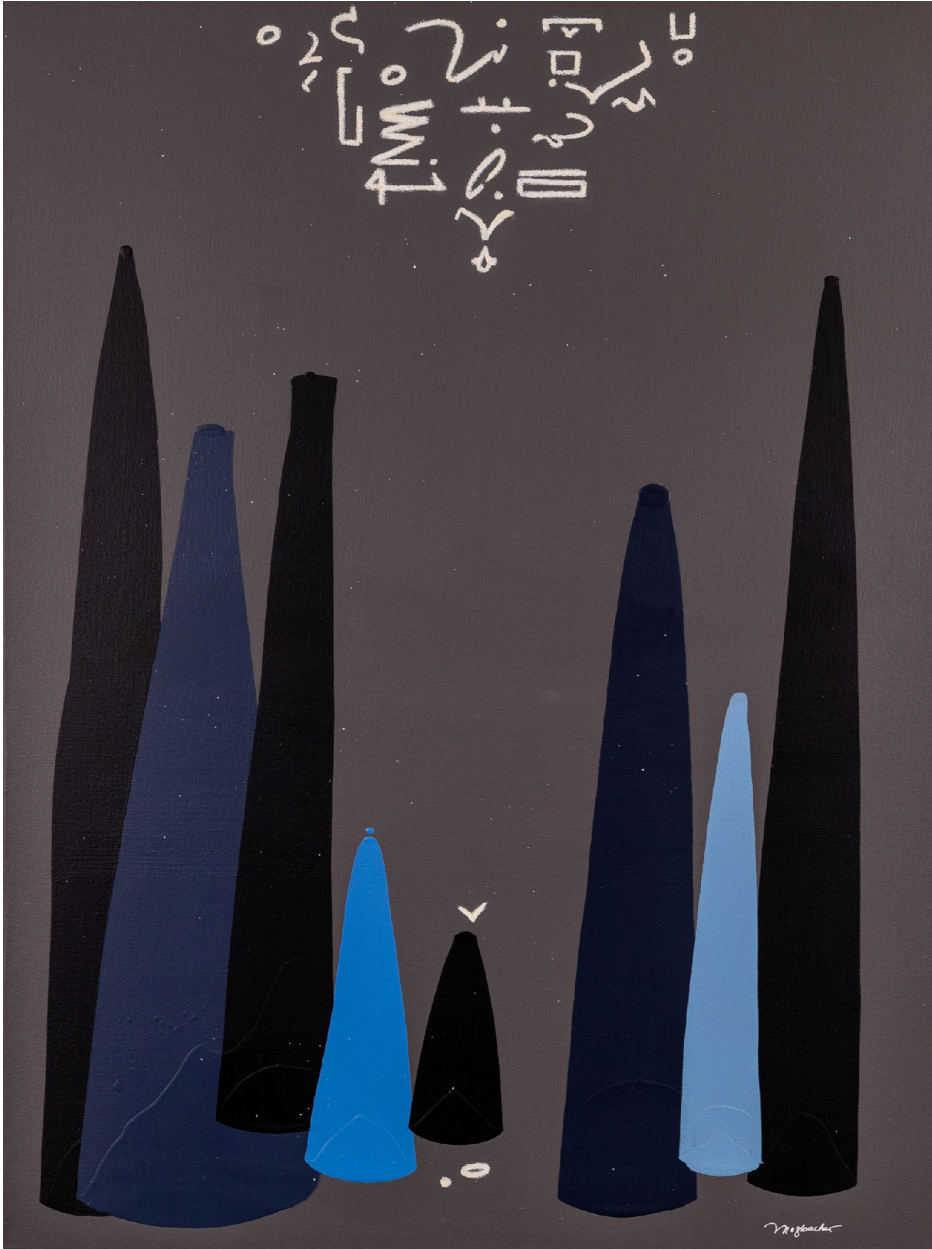

JRB ART
AT THE ELMS
Paseo Arts District

Karen Mosbacher, *A Quiet Music*, 2023
SoFlat, Chalk & Mica on Canvas, 40 x 30 in. (101.6 x 76.2 cm)
0091, \$1,600