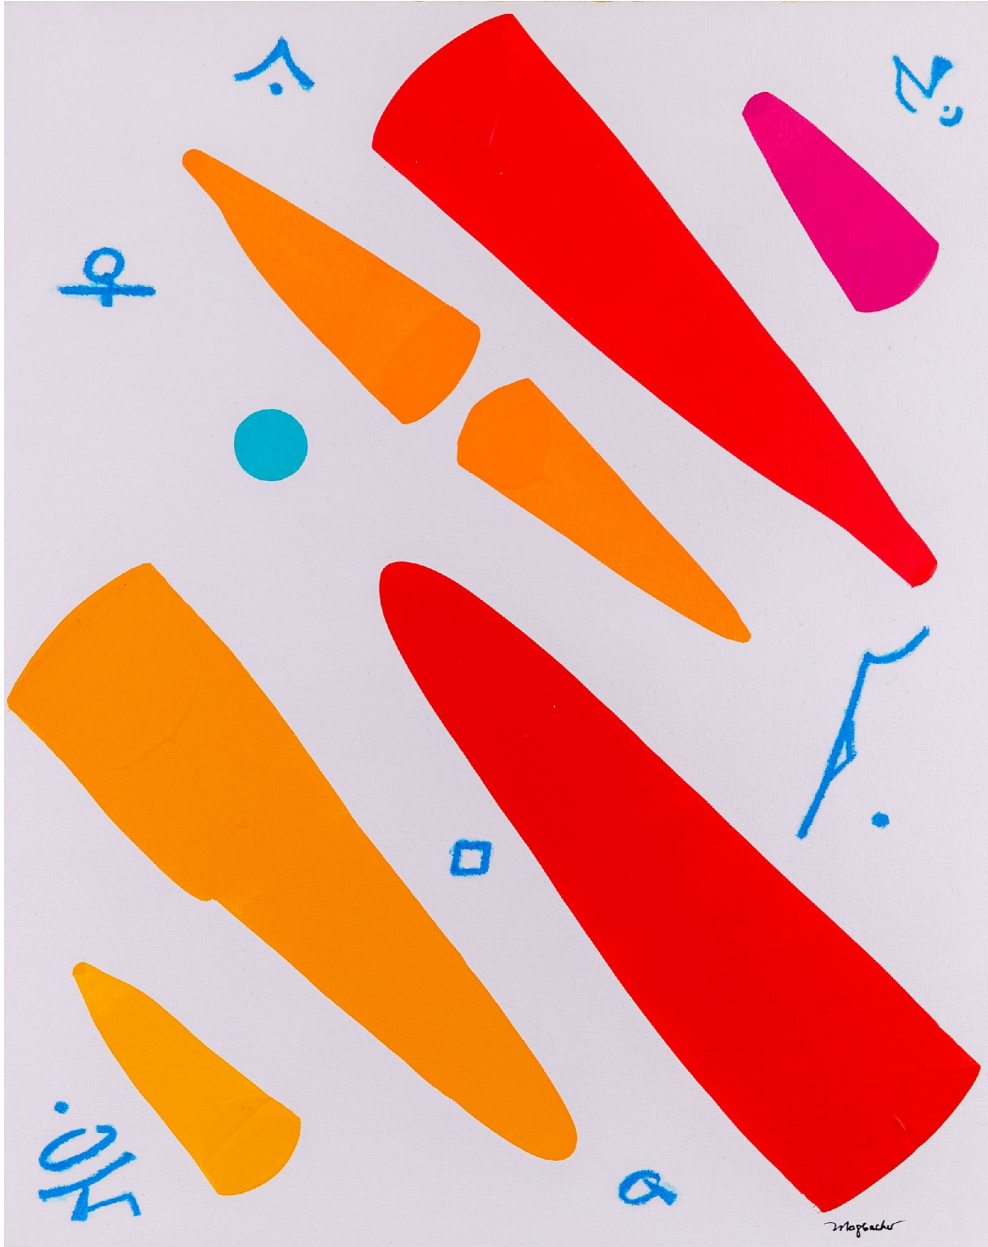

JRB ART
AT THE ELMS
Paseo Arts District

Karen Mosbacher, *Clear Music*, 2023
SoFlat, Chalk & Mica on Canvas, 30 x 24 in. (76.2 x 61 cm)
0094, Sold