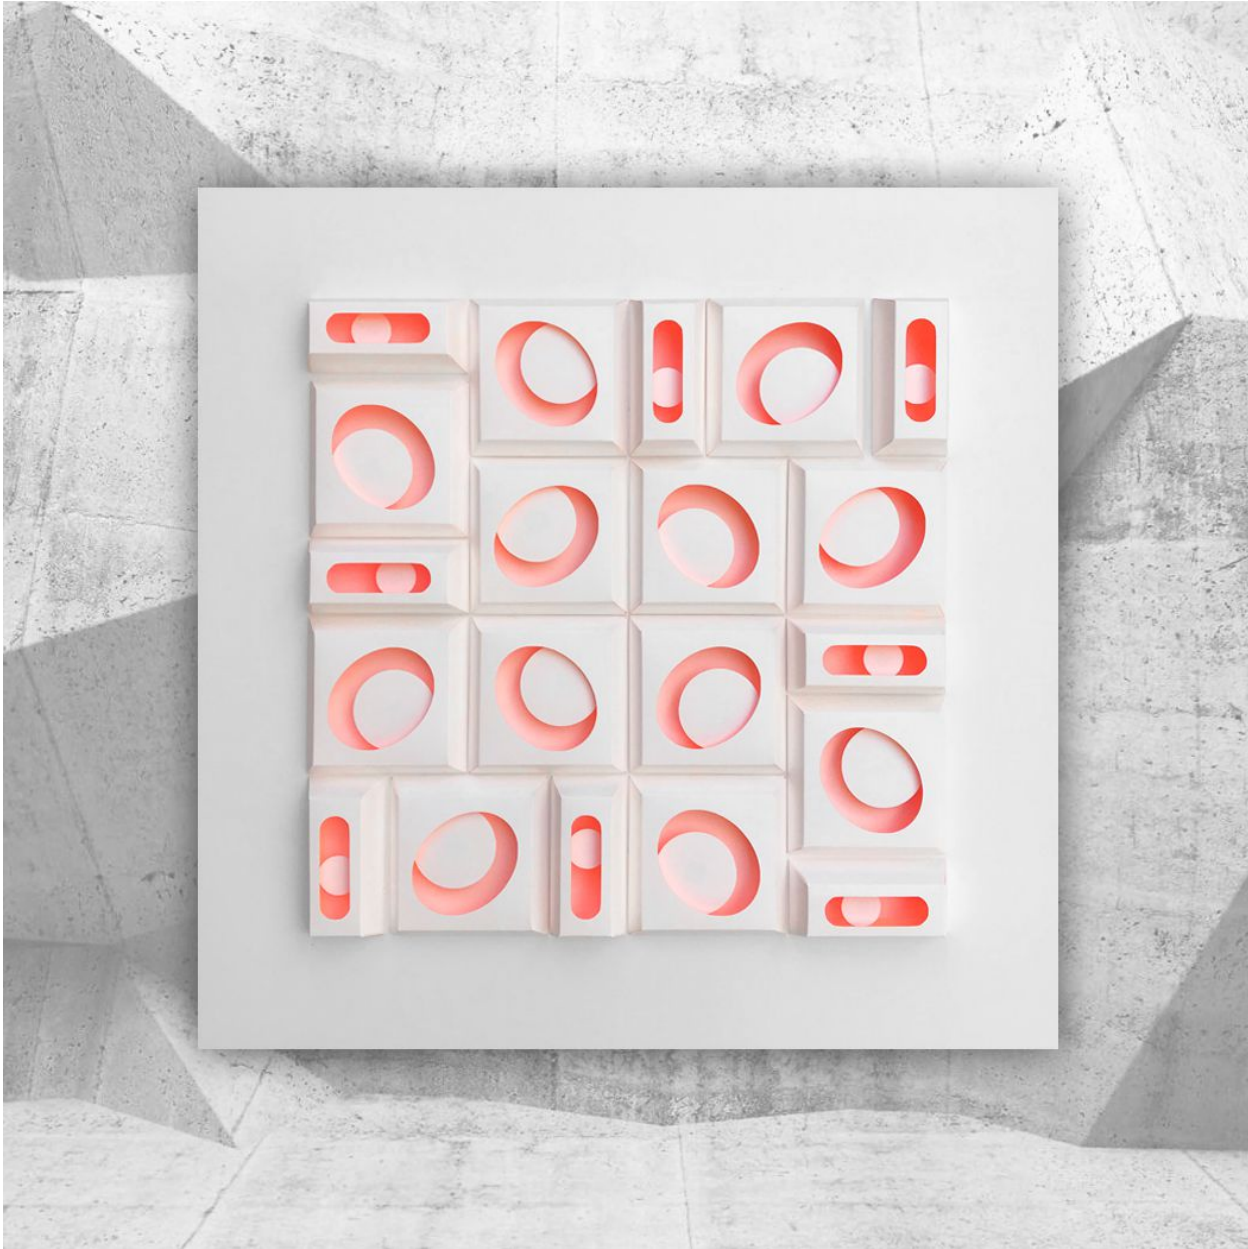

JRB ART
AT THE ELMS
Pasco Arts District

Steven Schmidt, *Halo #36: Bedrooms With Whipped Crème*, 2023
Relief. Acrylic on paper and wood, 24 x 24 in. (61 x 61 cm)
0014MM, \$950