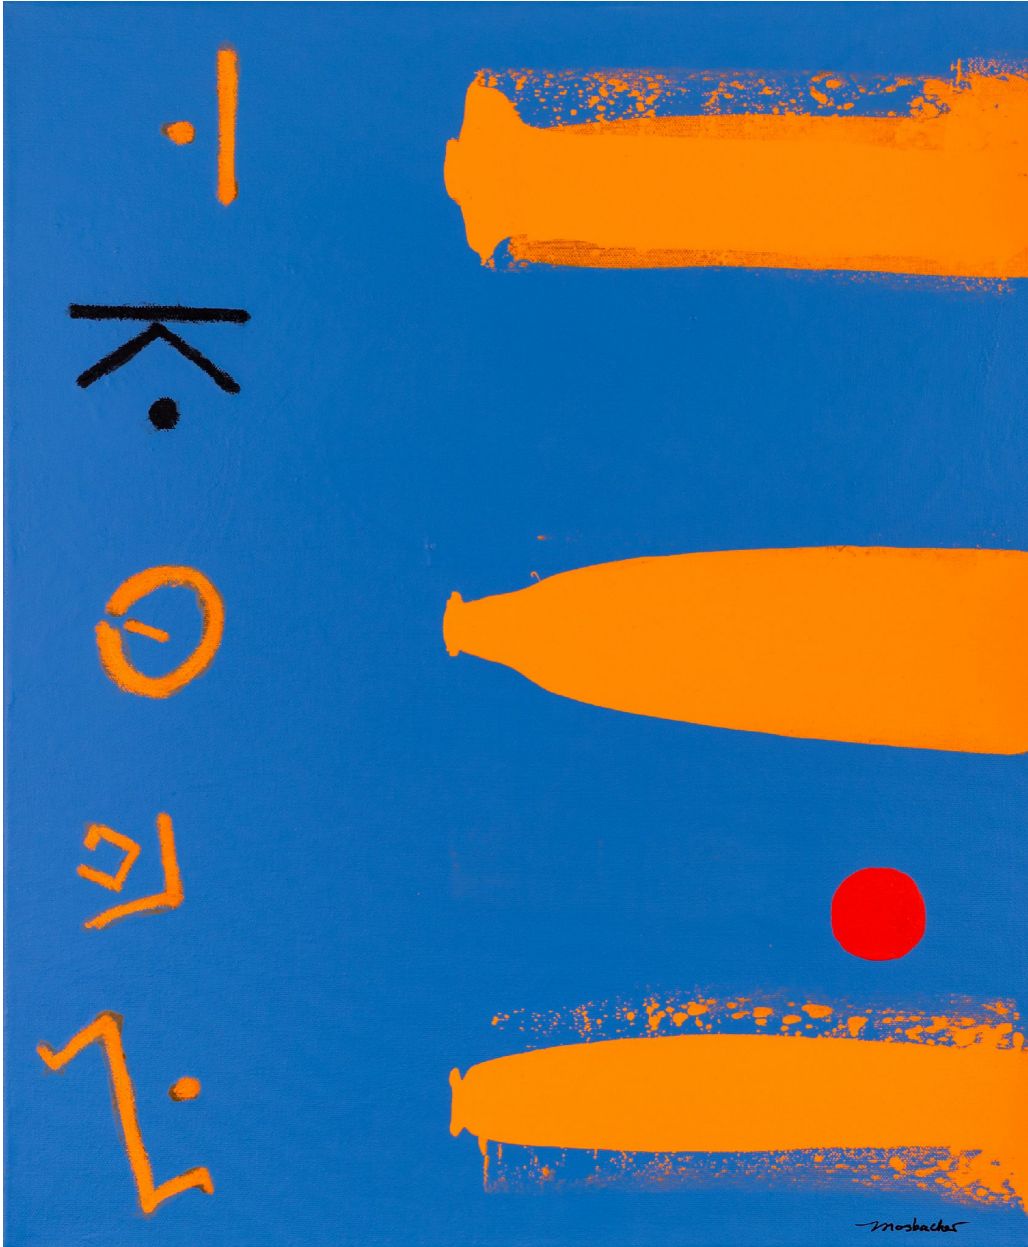

JRB ART
AT THE ELMS
Paseo Arts District

Karen Mosbacher, *On the Nature of Daylight*, 2023
SoFlat, Chalk & Mica on Canvas, 24 x 20 in. (61 x 50.8 cm)
0086, Sold