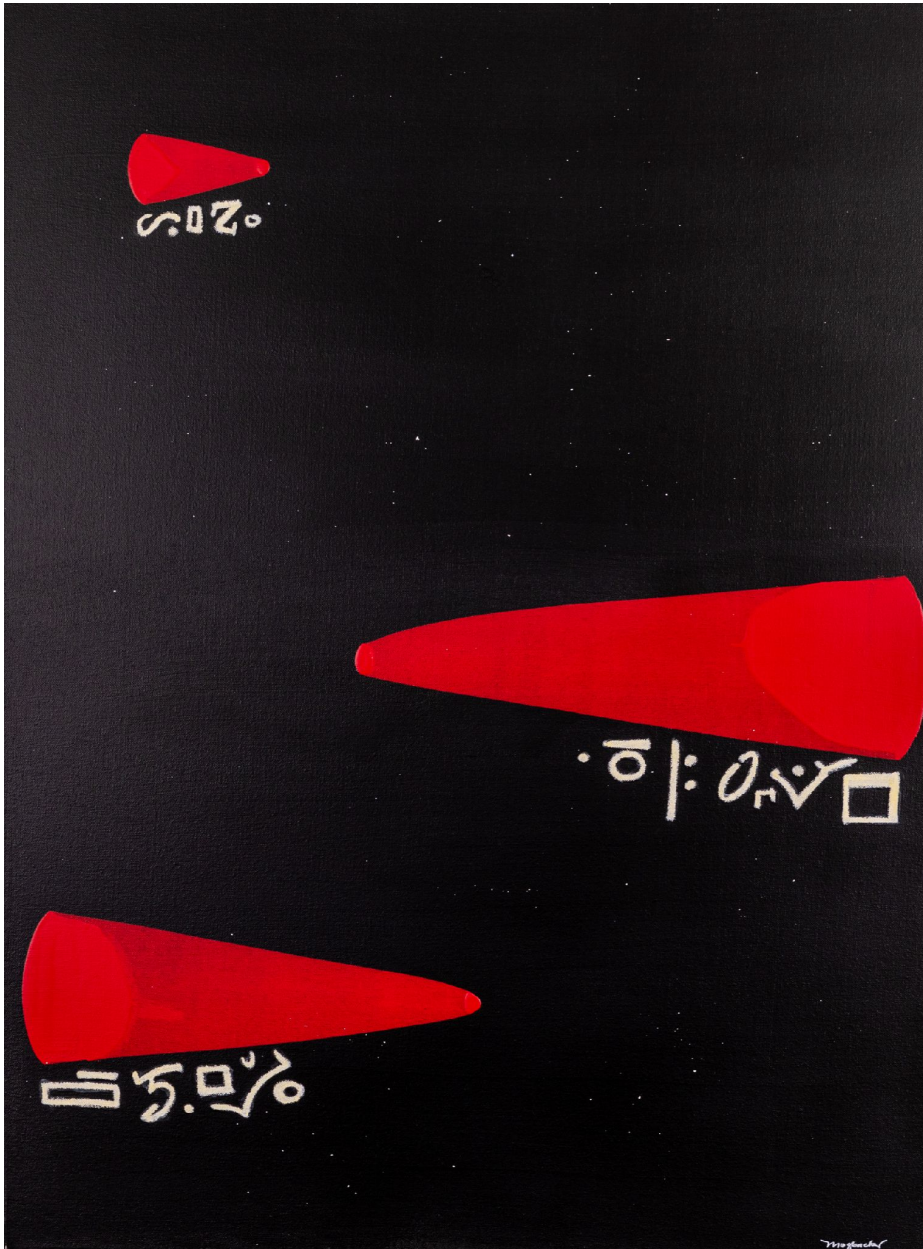

JRB ART
AT THE ELMS
Paseo Arts District

Karen Mosbacher, *Proverb*, 2023
SoFlat, Chalk & Mica on Canvas, 40 x 30 in. (101.6 x 76.2 cm)
0093, \$1,600