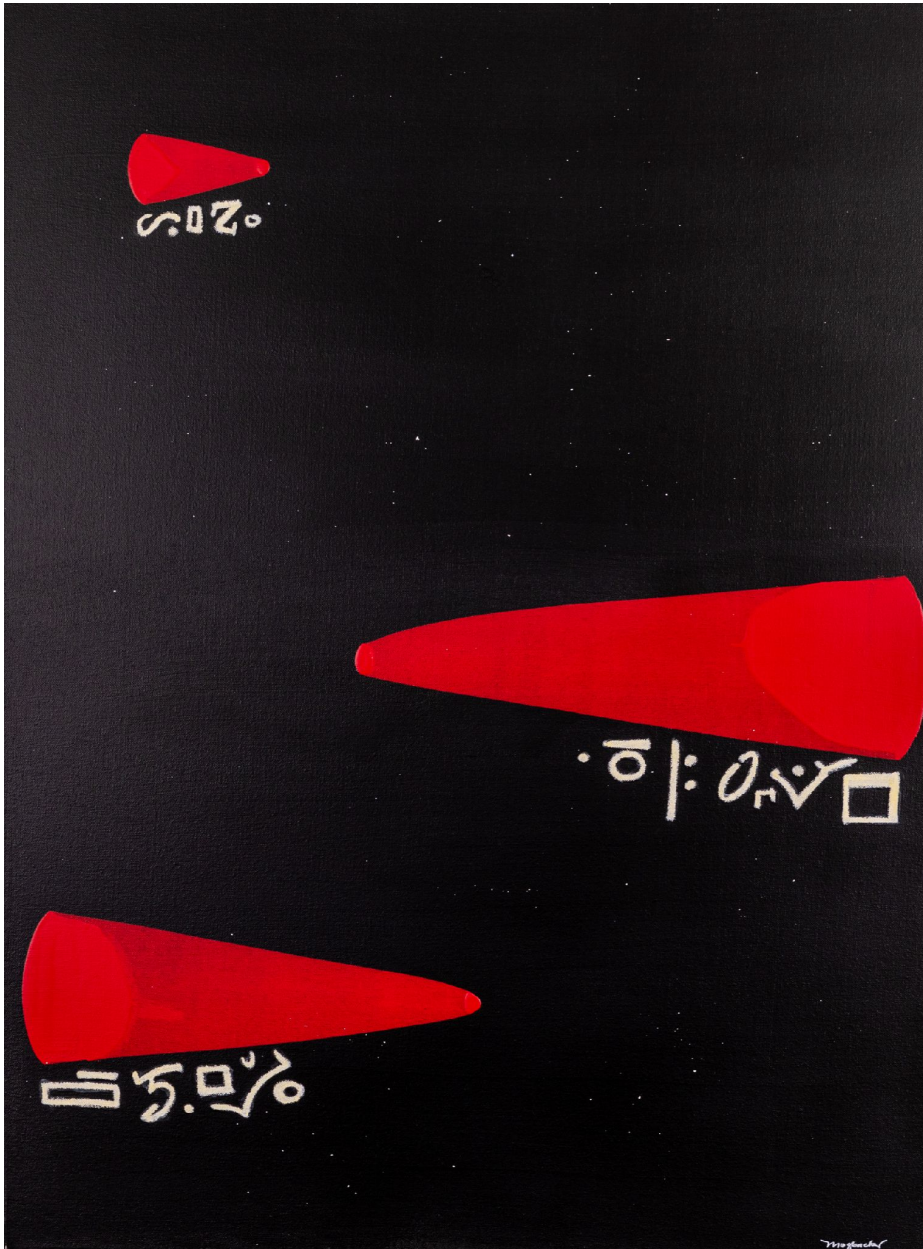

**JRB ART**  
**AT THE ELMS**  
Paseo Arts District

Karen Mosbacher, *Proverb*, 2023  
SoFlat, Chalk & Mica on Canvas, 40 x 30 in. (101.6 x 76.2 cm)  
0093, \$1,600