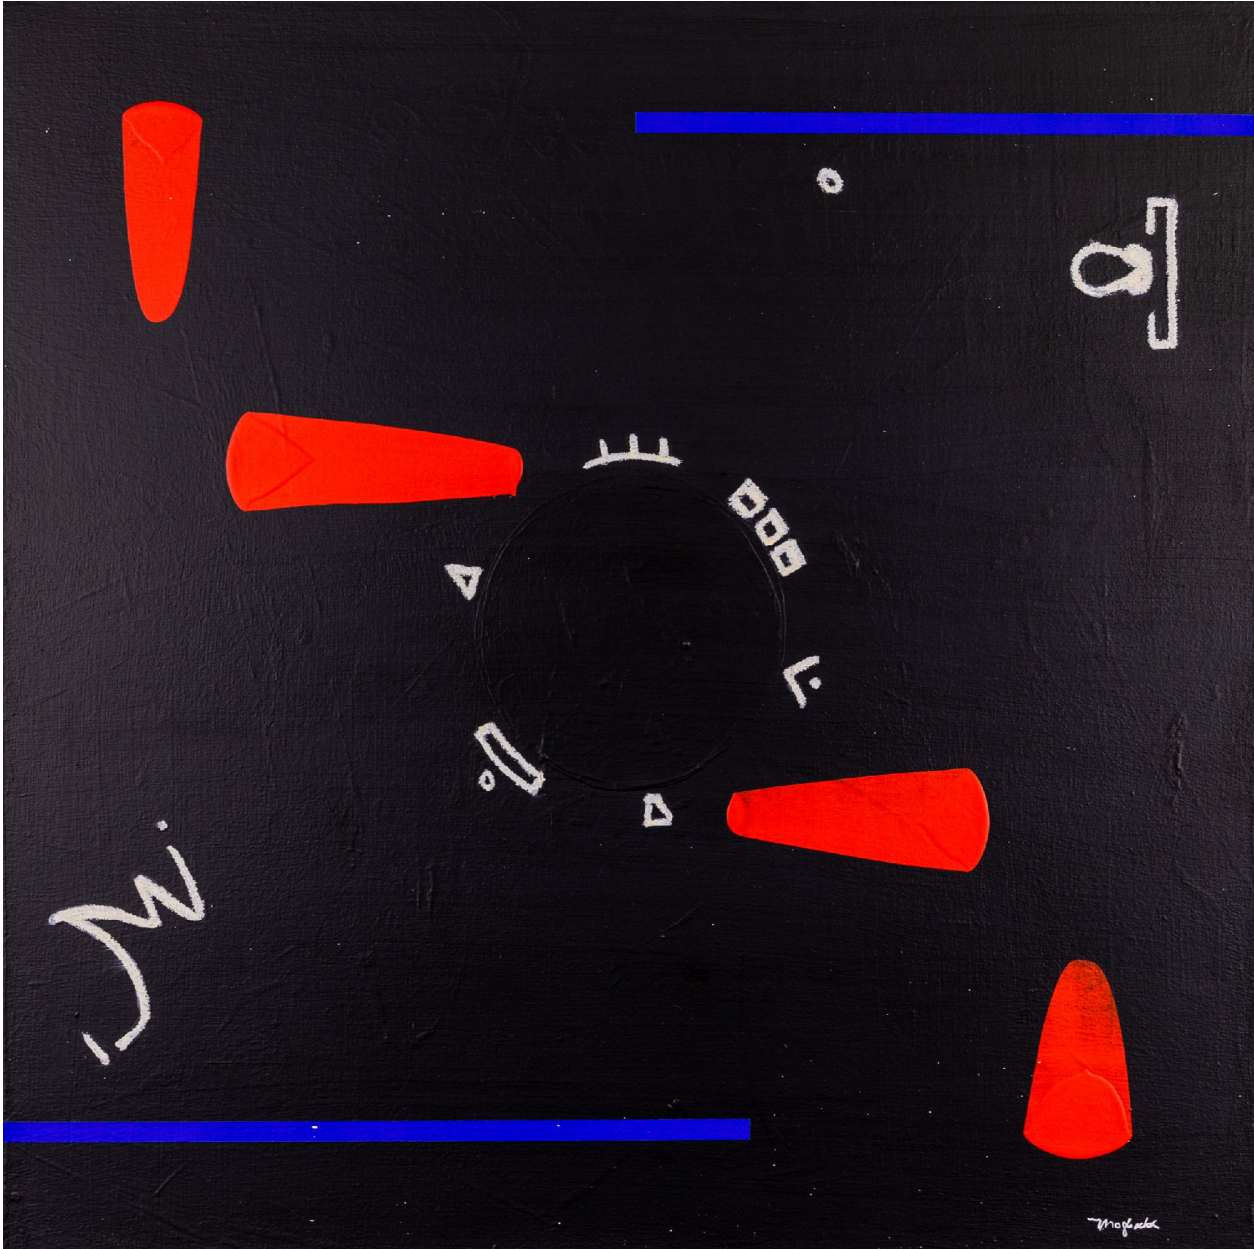

**JRB ART**  
AT THE ELMS  
Paso Arts District

Karen Mosbacher, *Storytime*  
SoFlat, Chalk & Mica on Canvas, 30 x 30 in. (76.2 x 76.2 cm)  
0078, \$1,200