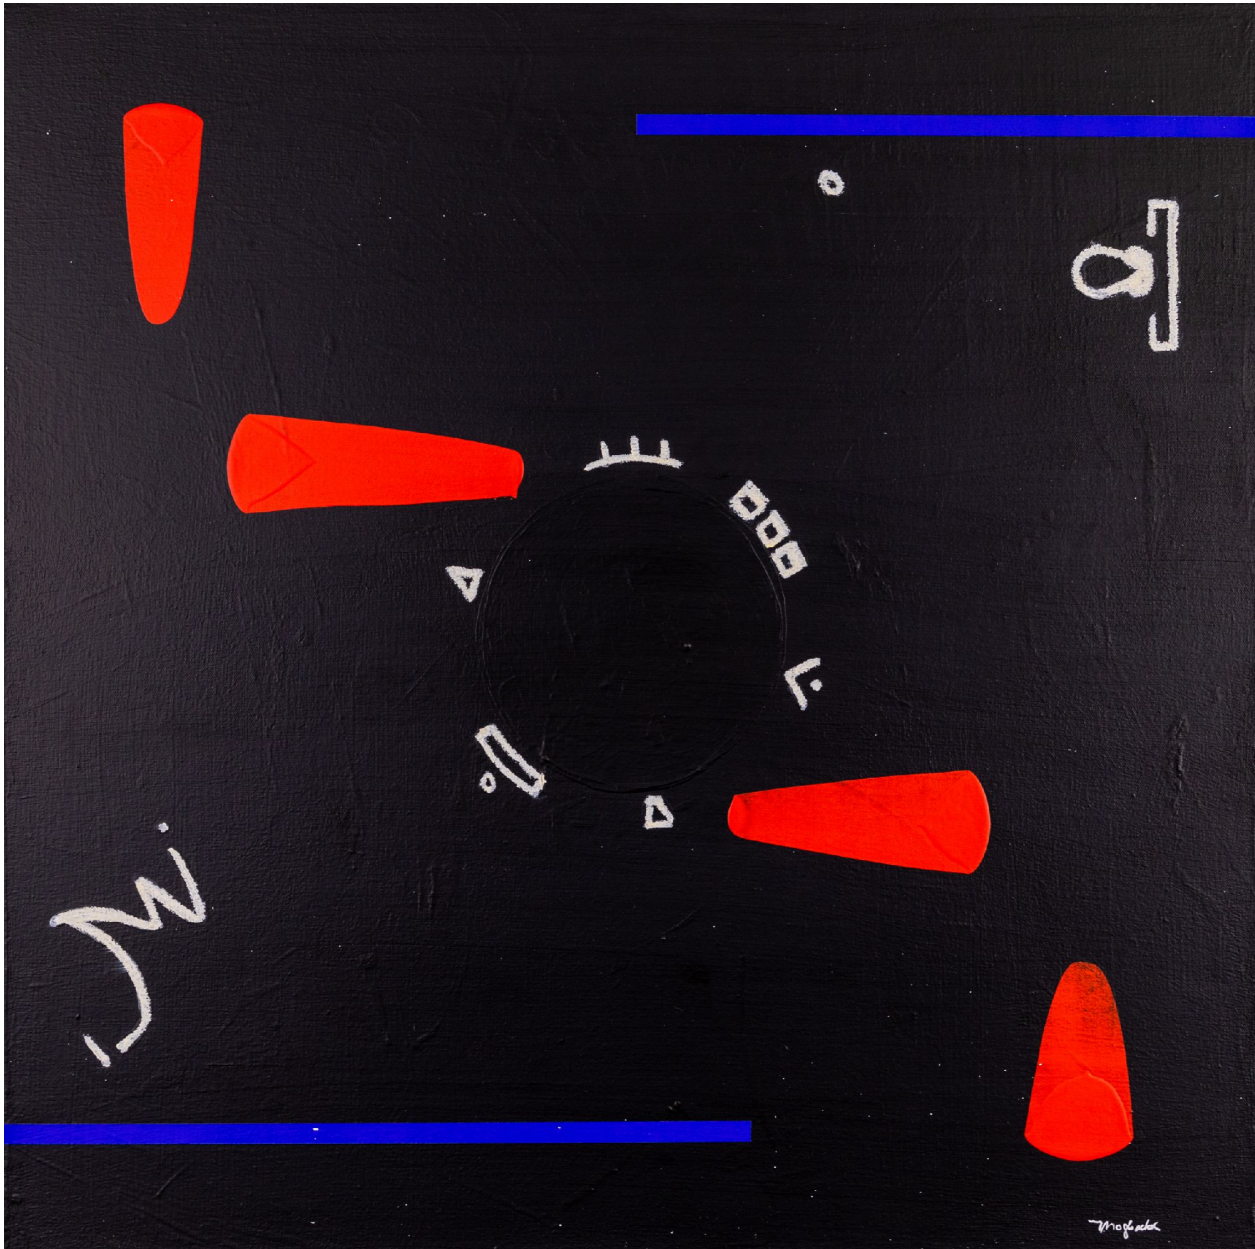

**JRB ART**  
AT THE ELMS  
Paso Arts District

Karen Mosbacher, *Storytime*  
SoFlat, Chalk & Mica on Canvas, 30 x 30 in. (76.2 x 76.2 cm)  
0078, \$1,200