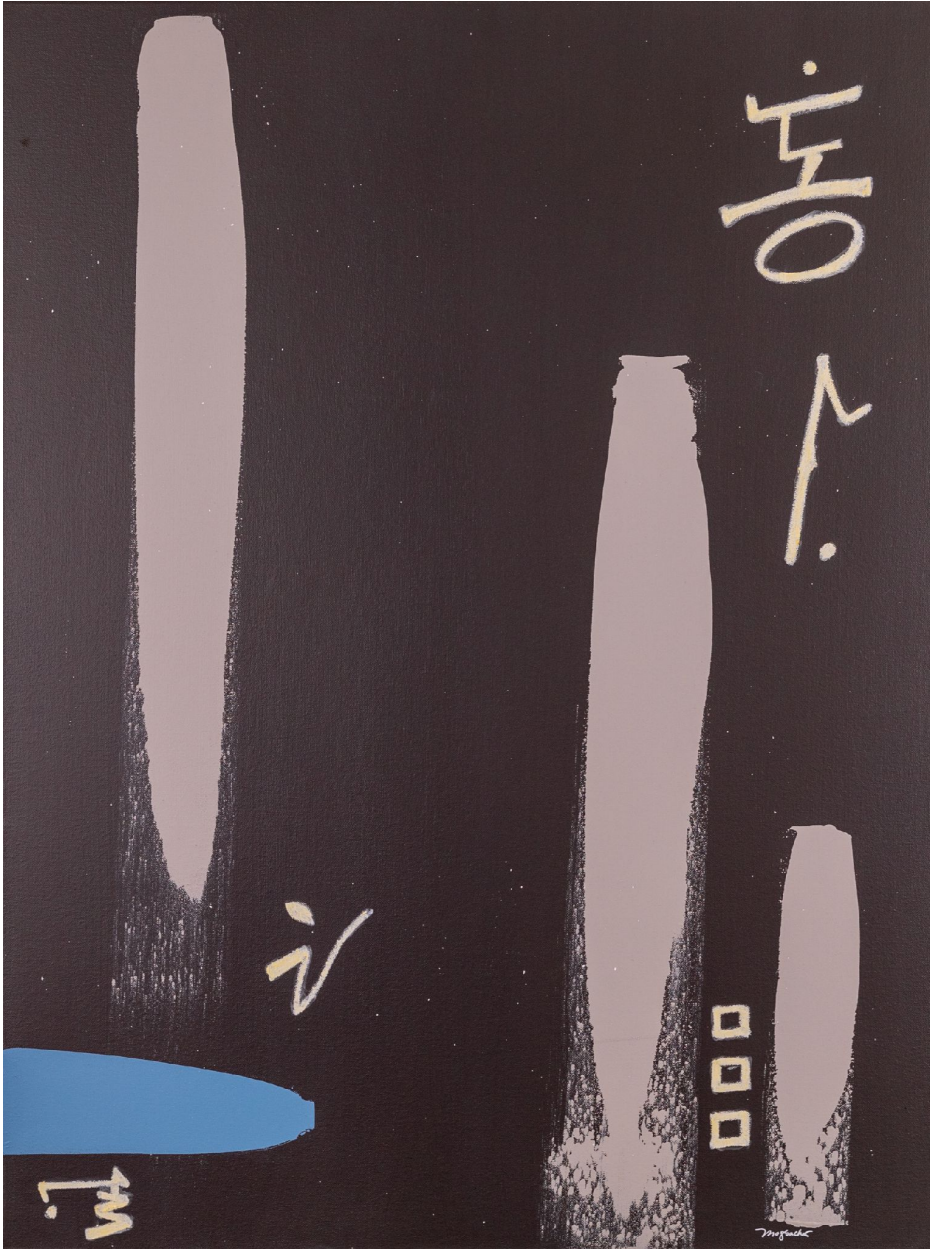

**JRB ART**  
**AT THE ELMS**  
Paseo Arts District

Karen Mosbacher, *Water & Ash*, 2023  
SoFlat, Chalk & Mica on Canvas, 40 x 30 in. (101.6 x 76.2 cm)  
0080, \$1,600