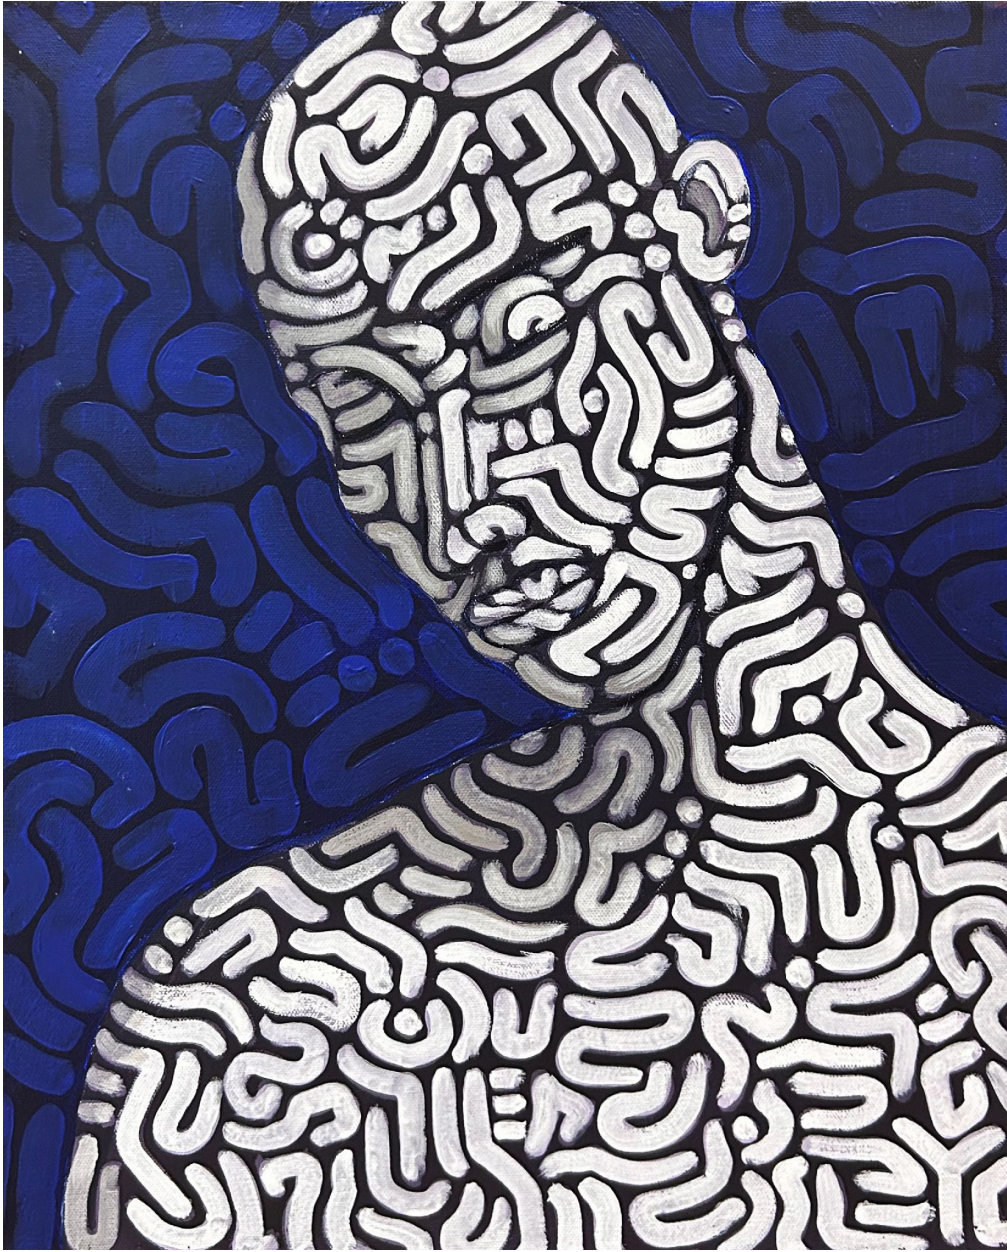

JRB ART
AT THE ELMS
Paseo Arts District

Jaiye Farrell, *Alone With Self*
Acrylic on Canvas, 20 x 16 in. (50.8 x 40.6 cm)
JAIYE004, Sold