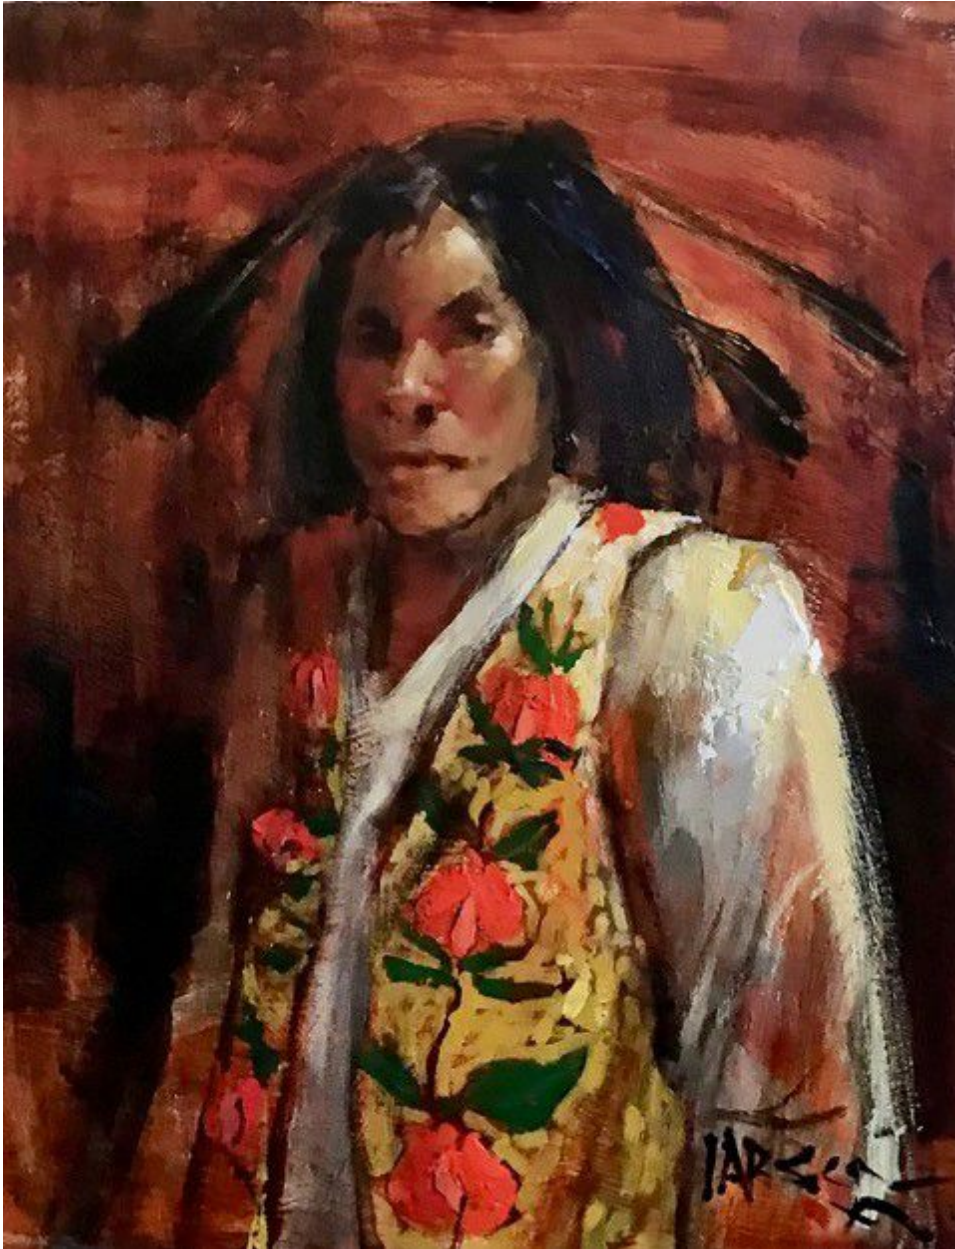

JRB ART
AT THE ELMS
Paseo Arts District

Mike Larsen, *Steadfast*
Acrylic on Canvas, 14 x 11 in. (35.6 x 27.9 cm)
0084, \$2,600