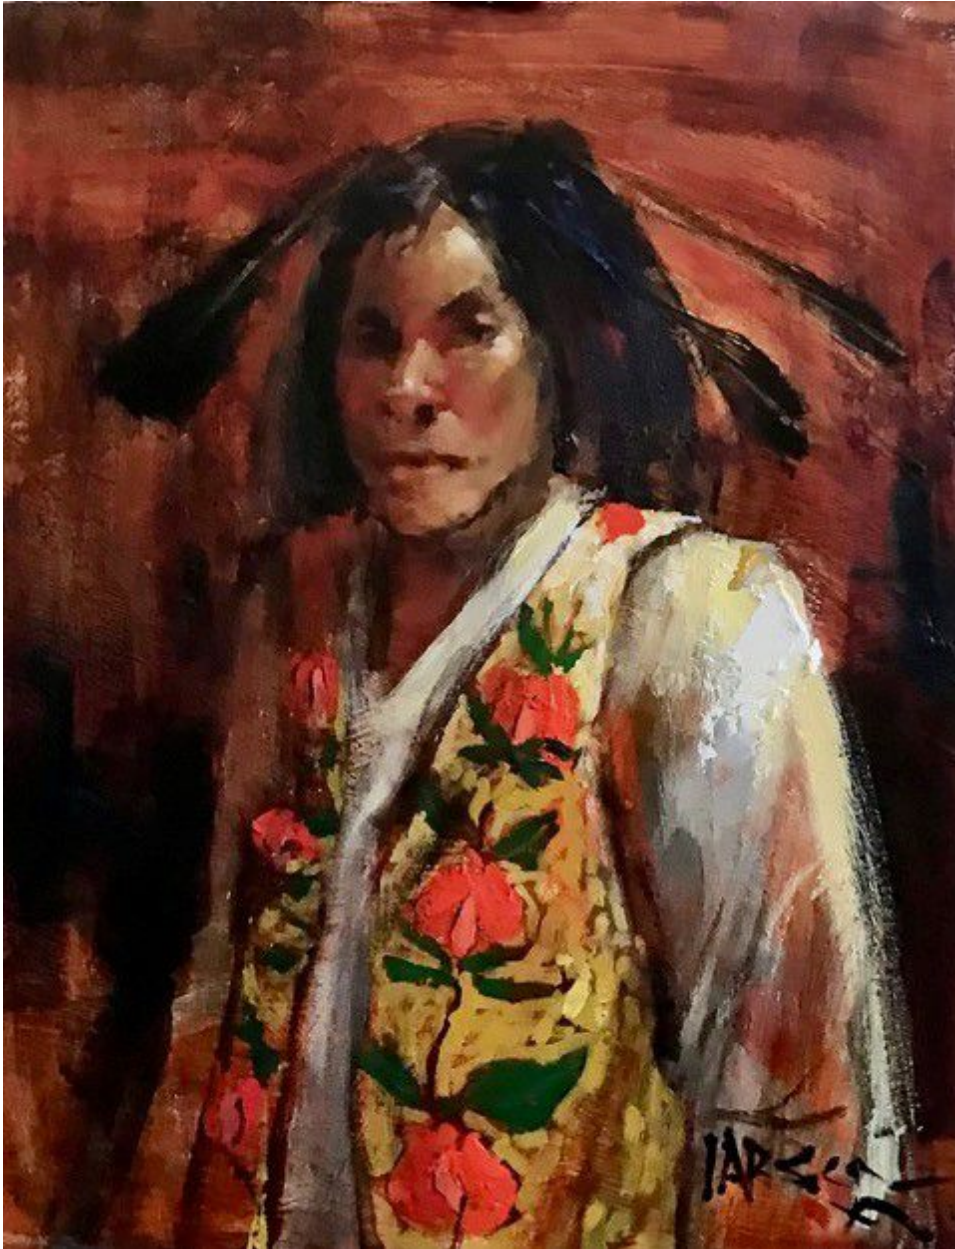

**JRB ART**  
**AT THE ELMS**  
Paseo Arts District

Mike Larsen, *Steadfast*  
Acrylic on Canvas, 14 x 11 in. (35.6 x 27.9 cm)  
0084, \$2,600