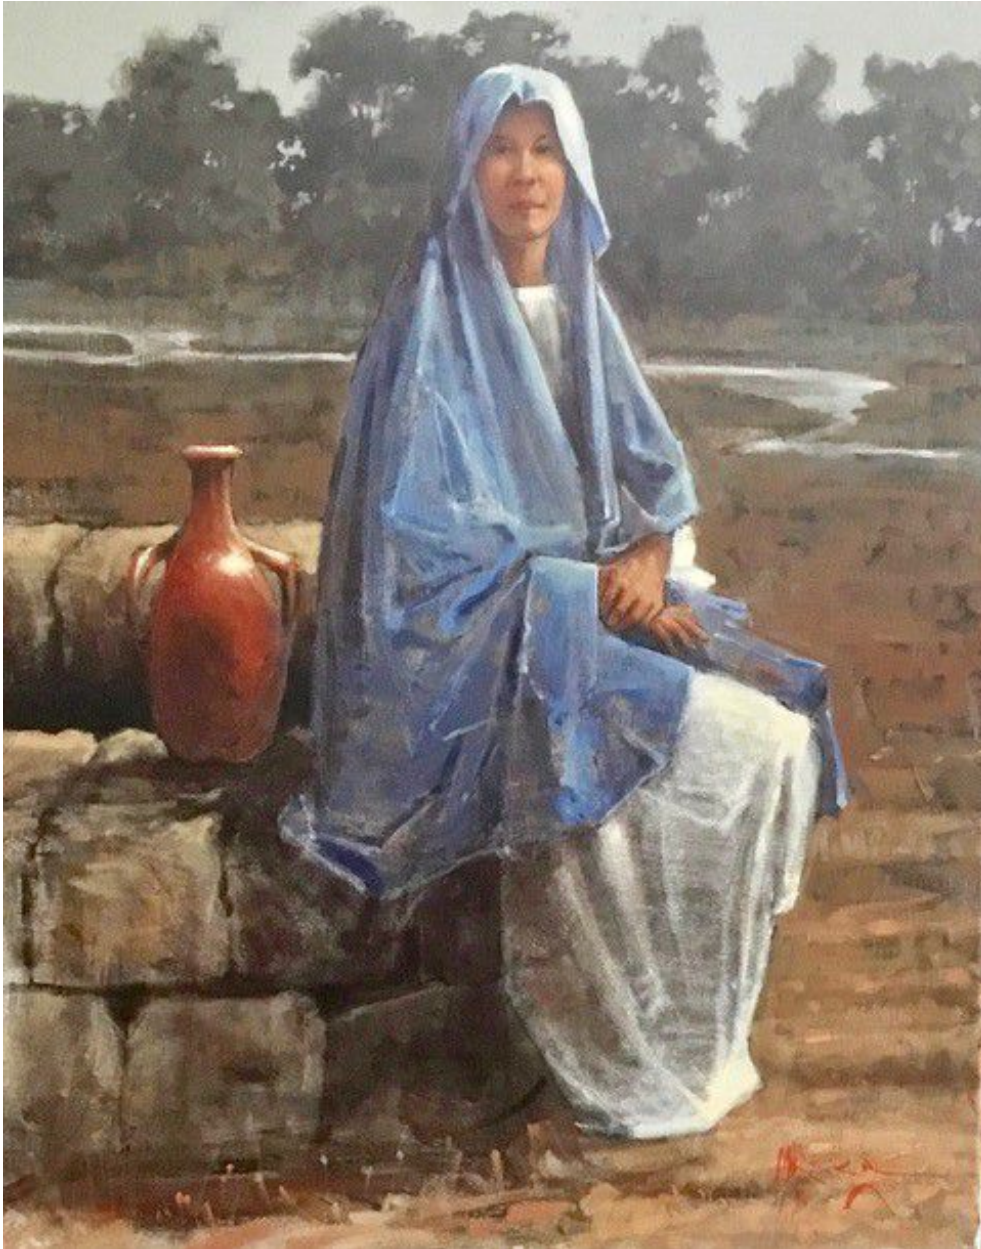

JRB ART
AT THE ELMS
Paseo Arts District

Mike Larsen, *The Woman at the Well*
Acrylic on Canvas, 30 x 24 in. (76.2 x 61 cm)
0063, \$7,750