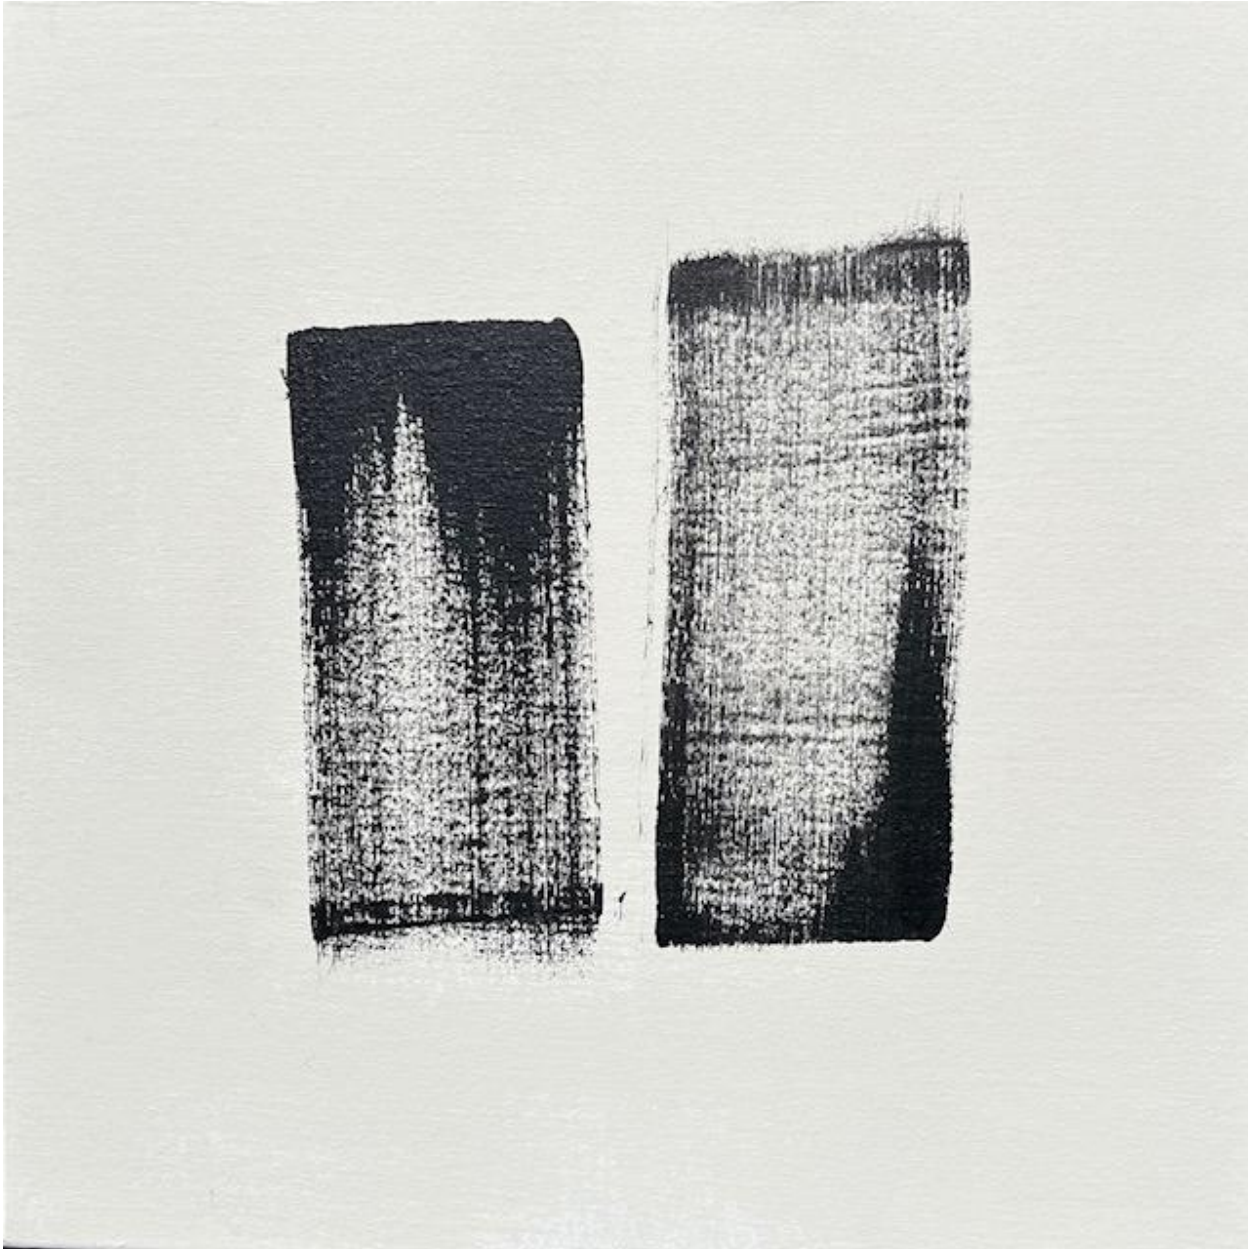

JRB ART
AT THE ELMS
Paseo Arts District

Beth Hammack, *Black/White I*, 2024
Acrylic on Canvas, 18 x 18 in. (45.7 x 45.7 cm)
HAM0537, \$390